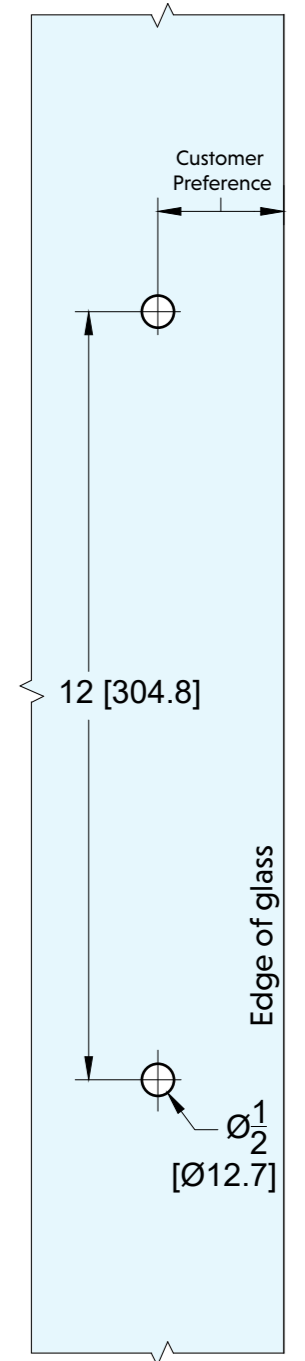

TOP VIEW

FRONT VIEW

SIDE VIEW

GLASS CUT OUT

10101 NW 79th Ave
Hialeah Gardens, FL 33016
Phone: (877) 658-9008

Product: **12" Back-to-Back Round Pull Handle**

Code: PH12X12

Material: 304 Stainless Steel

Specifications:

Glass thickness: 3/8" (10 mm) to 1/2" (12 mm).
Cutout required - Tempered glass only
Includes: Gaskets and screws for installation

BEFORE PROCEEDING WITH FABRICATION, PLEASE ENSURE THAT YOU VERIFY ALL MEASUREMENTS. IT IS CRUCIAL TO DOUBLE-CHECK THE SPECIFICATIONS TO AVOID ANY DISCREPANCIES. FOR THE MOST UP-TO-DATE TECHNICAL SPECSHEETS AND CUTOUTS, KINDLY VISIT GLASSHARDWARE.COM.