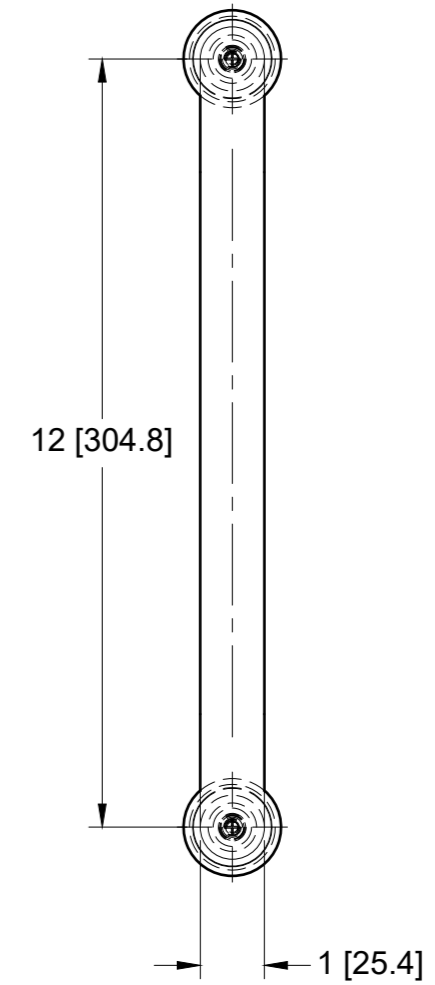

TOP VIEW

FRONT VIEW

SIDE VIEW

GLASS CUT OUT

10101 NW 79th Ave
Hialeah Gardens, FL 33016
Phone: (877) 658-9008

Product: **12" Back-to-Back Round Pull Handle**

Code: PH12X12

Material: 304 Stainless Steel

Specifications:

Glass thickness: 3/8" (10 mm) to 1/2" (12 mm).
Cutout required - Tempered glass only
Includes: Gaskets and screws for installation

BEFORE PROCEEDING WITH FABRICATION, PLEASE ENSURE THAT YOU VERIFY ALL MEASUREMENTS. IT IS CRUCIAL TO DOUBLE-CHECK THE SPECIFICATIONS TO AVOID ANY DISCREPANCIES. FOR THE MOST UP-TO-DATE TECHNICAL SPECSHEETS AND CUTOUTS, KINDLY VISIT GLASSHARDWARE.COM.