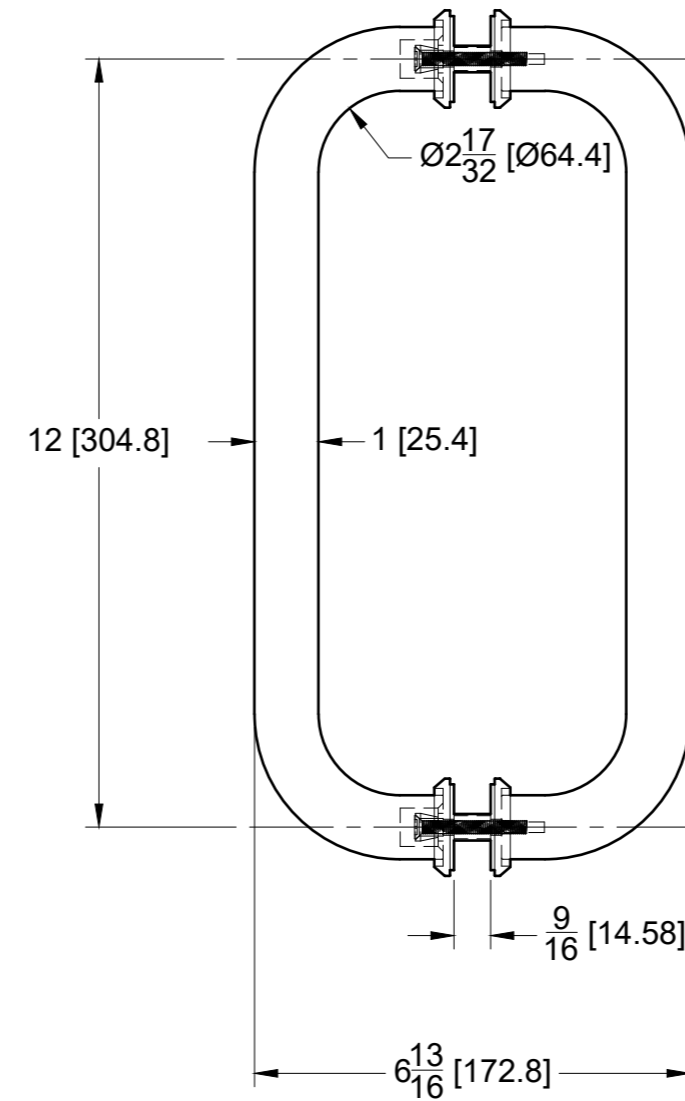

TOP VIEW

FRONT VIEW

SIDE VIEW

GLASS CUT OUT

10101 NW 79th Ave
Hialeah Gardens, FL 33016
Phone: (877) 658-9008

Product: **12" Back-to-Back Round Pull Handle**

Code: PH12X12

Material: 304 Stainless Steel

Specifications:

Glass thickness: 3/8" (10 mm) to 1/2" (12 mm).
Cutout required - Tempered glass only
Includes: Gaskets and screws for installation

BEFORE PROCEEDING WITH FABRICATION, PLEASE ENSURE THAT YOU VERIFY ALL MEASUREMENTS. IT IS CRUCIAL TO DOUBLE-CHECK THE SPECIFICATIONS TO AVOID ANY DISCREPANCIES. FOR THE MOST UP-TO-DATE TECHNICAL SPECSHEETS AND CUTOUTS, KINDLY VISIT GLASSHARDWARE.COM.