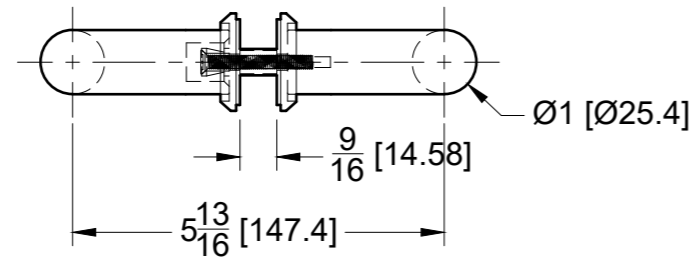

TOP VIEW

FRONT VIEW

SIDE VIEW

GLASS CUT OUT

10101 NW 79th Ave
Hialeah Gardens, FL 33016
Phone: (877) 658-9008

Product: **12" Back-to-Back Round Pull Handle**

Code: PH12X12

Material: 304 Stainless Steel

Specifications:

Glass thickness: 3/8" (10 mm) to 1/2" (12 mm).
Cutout required - Tempered glass only
Includes: Gaskets and screws for installation

BEFORE PROCEEDING WITH FABRICATION, PLEASE ENSURE THAT YOU VERIFY ALL MEASUREMENTS. IT IS CRUCIAL TO DOUBLE-CHECK THE SPECIFICATIONS TO AVOID ANY DISCREPANCIES. FOR THE MOST UP-TO-DATE TECHNICAL SPECSHEETS AND CUTOUTS, KINDLY VISIT GLASSHARDWARE.COM.