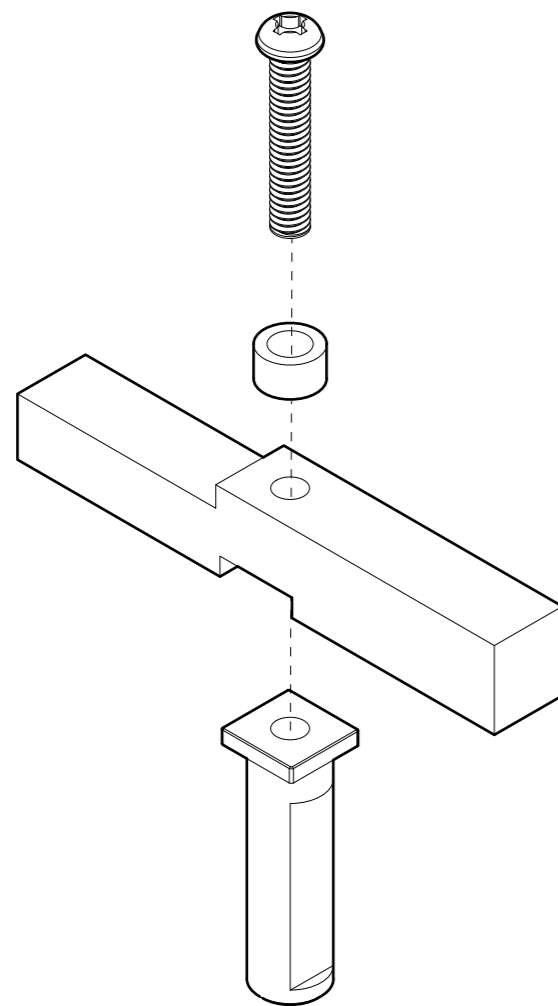

TOP VIEW

FRONT VIEW

SIDE VIEW

10101 NW 79th Ave
Hialeah Gardens, FL 33016
Phone: (877) 658-9008

Product: **Heavy Duty Header Hinge Adapter Block**
Code: E229V
Material: Solid Brass

Specifications:
Includes: One Heavy Duty Header Hinge Adapter Block

BEFORE PROCEEDING WITH FABRICATION, PLEASE ENSURE THAT YOU VERIFY ALL MEASUREMENTS. IT IS CRUCIAL TO DOUBLE-CHECK THE SPECIFICATIONS TO AVOID ANY DISCREPANCIES. FOR THE MOST UP-TO-DATE TECHNICAL SPECSHEETS AND CUTOUTS, KINDLY VISIT GLASSHARDWARE.COM.