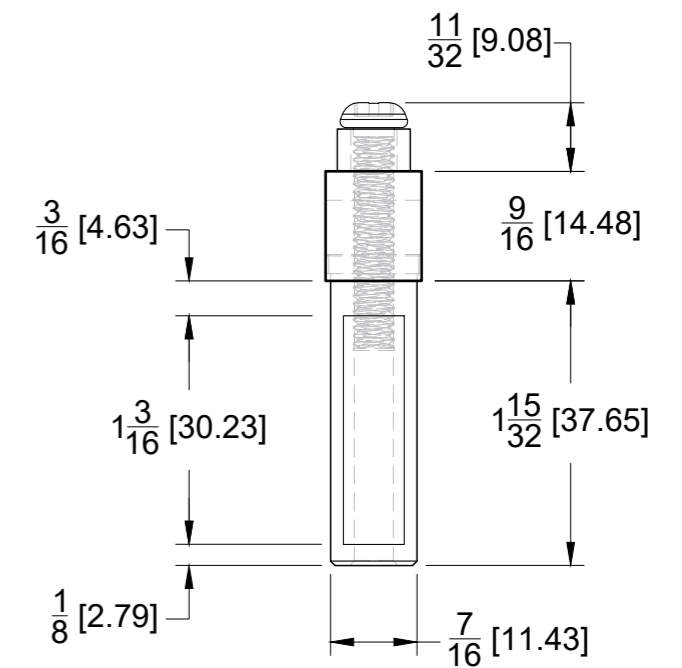

TOP VIEW

FRONT VIEW

SIDE VIEW

10101 NW 79th Ave
Hialeah Gardens, FL 33016
Phone: (877) 658-9008

Product: **Heavy Duty Header Hinge Adapter Block**
Code: E229V
Material: Solid Brass

Specifications:
Includes: One Heavy Duty Header Hinge Adapter Block

BEFORE PROCEEDING WITH FABRICATION, PLEASE ENSURE THAT YOU VERIFY ALL MEASUREMENTS. IT IS CRUCIAL TO DOUBLE-CHECK THE SPECIFICATIONS TO AVOID ANY DISCREPANCIES. FOR THE MOST UP-TO-DATE TECHNICAL SPECSHEETS AND CUTOUTS, KINDLY VISIT GLASSHARDWARE.COM.