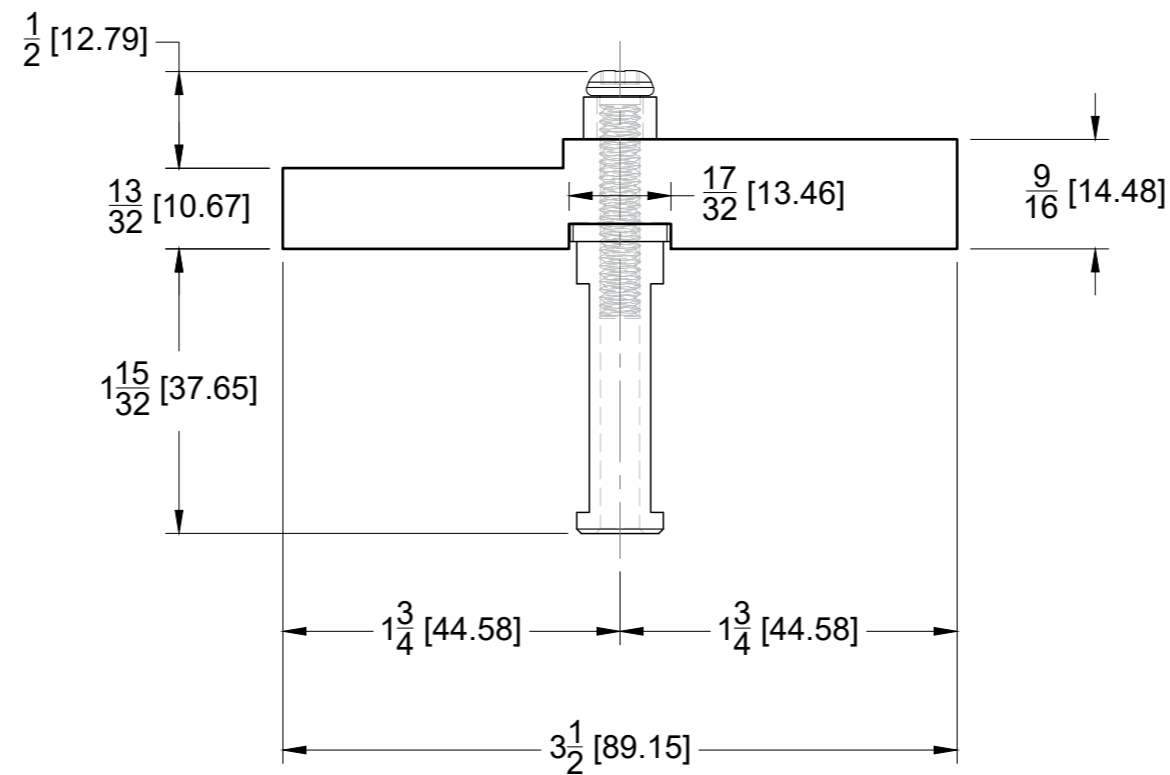

TOP VIEW

FRONT VIEW

SIDE VIEW

10101 NW 79th Ave
Hialeah Gardens, FL 33016
Phone: (877) 658-9008

Product: **Heavy Duty Header Hinge Adapter Block**
Code: E229V
Material: Solid Brass

Specifications:
Includes: One Heavy Duty Header Hinge Adapter Block

BEFORE PROCEEDING WITH FABRICATION, PLEASE ENSURE THAT YOU VERIFY ALL MEASUREMENTS. IT IS CRUCIAL TO DOUBLE-CHECK THE SPECIFICATIONS TO AVOID ANY DISCREPANCIES. FOR THE MOST UP-TO-DATE TECHNICAL SPECSHEETS AND CUTOUTS, KINDLY VISIT GLASSHARDWARE.COM.