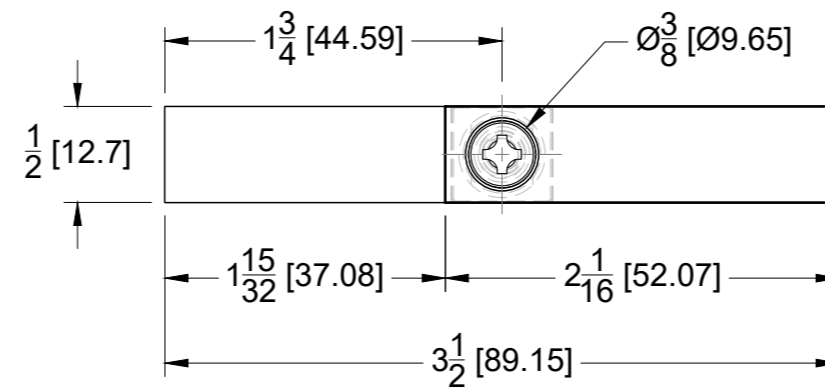

TOP VIEW

FRONT VIEW

SIDE VIEW

10101 NW 79th Ave
Hialeah Gardens, FL 33016
Phone: (877) 658-9008

Product: **Heavy Duty Header Hinge Adapter Block**
Code: E229V
Material: Solid Brass

Specifications:
Includes: One Heavy Duty Header Hinge Adapter Block