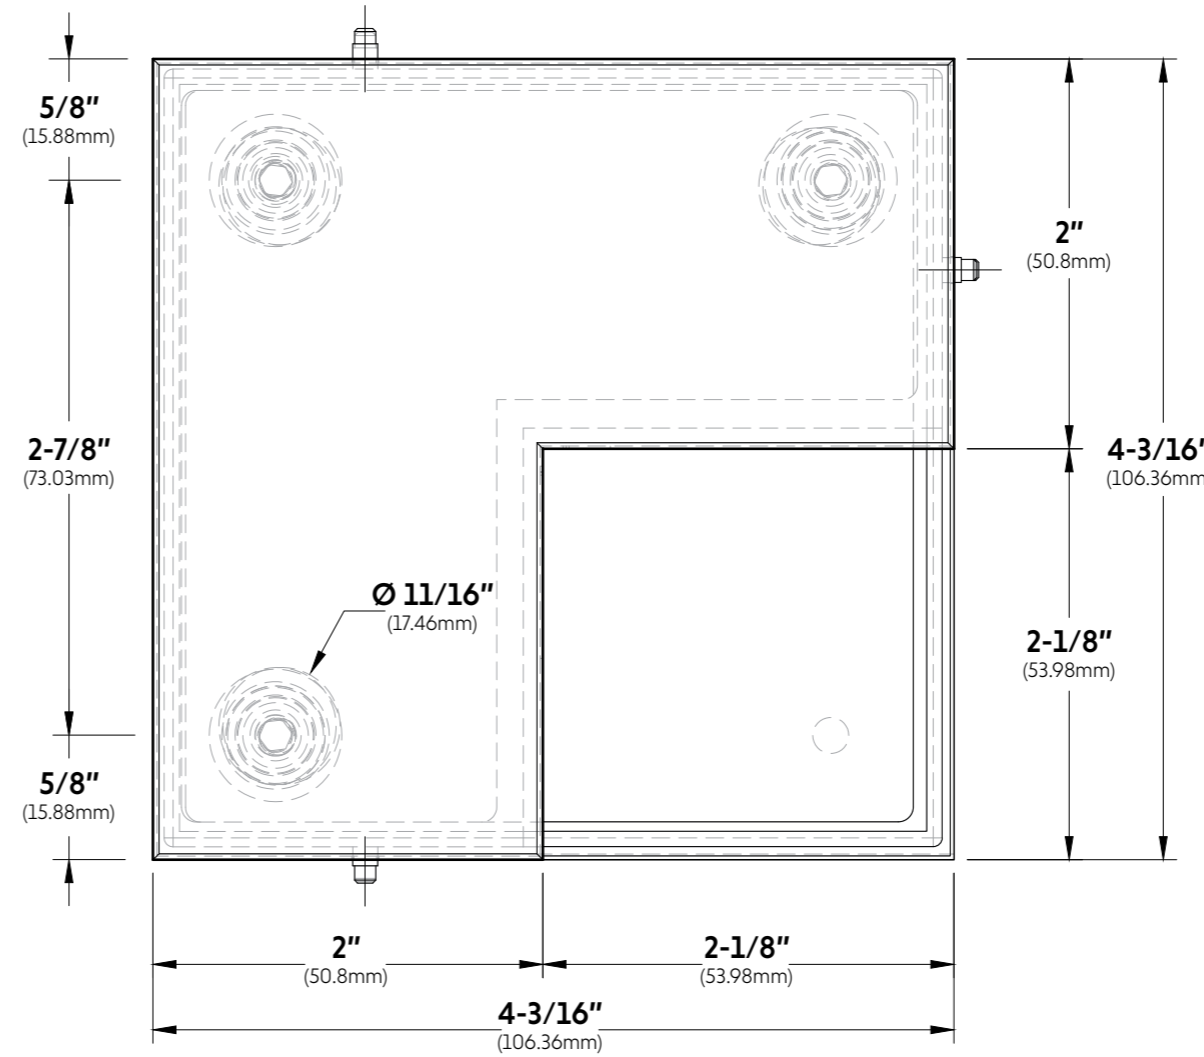

**FRONT VIEW**

**LEFT SIDE VIEW**

**TOP VIEW**

10101 NW 79th Ave  
Hialeah Gardens, FL 33016  
Phone: (877) 658-9008  
Fax: (888) 280-2285

Product: **IGT Transom/Sidelite Patch Single Action Door Stop**  
Code: PFH109  
Material: Aluminum Alloy / Stainless Steel

**Specifications:**  
Glass thickness: 3/8" (10mm) to 1/2" (12mm).  
Cutout required - Tempered glass only  
Includes: Gaskets, screws and fabrication dimensions.