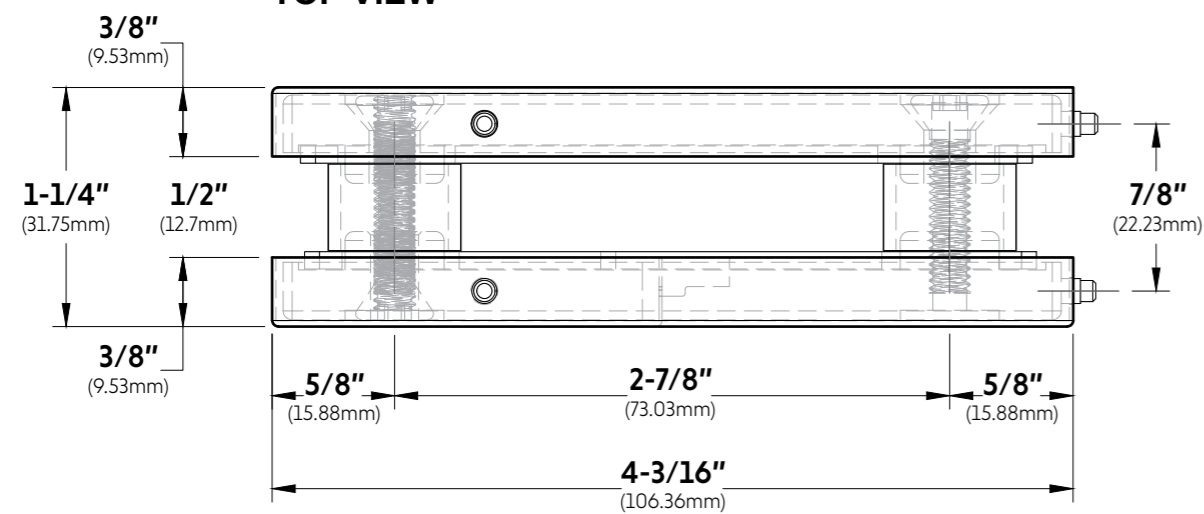

**FRONT VIEW**

**LEFT SIDE VIEW**

**TOP VIEW**

10101 NW 79th Ave  
Hialeah Gardens, FL 33016  
Phone: (877) 658-9008  
Fax: (888) 280-2285

Product: **IGT Transom/Sidelite Patch Single Action Door Stop**  
Code: PFH109  
Material: Aluminum Alloy / Stainless Steel

**Specifications:**  
Glass thickness: 3/8" (10mm) to 1/2" (12mm).  
Cutout required - Tempered glass only  
Includes: Gaskets, screws and fabrication dimensions.