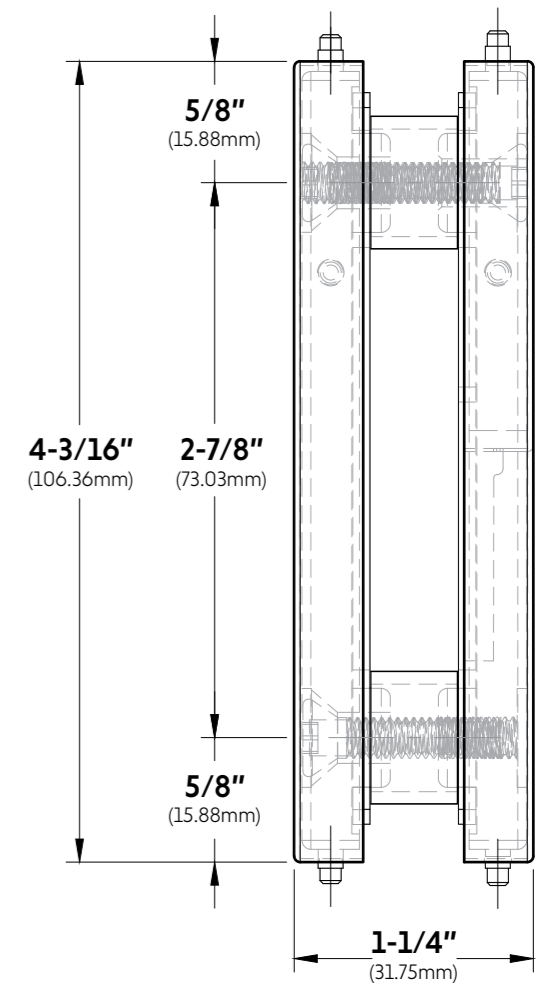

**FRONT VIEW**

**LEFT SIDE VIEW**

**TOP VIEW**

10101 NW 79th Ave  
Hialeah Gardens, FL 33016  
Phone: (877) 658-9008  
Fax: (888) 280-2285

Product: **IGT Transom/Sidelite Patch Single Action Door Stop**  
Code: PFH109  
Material: Aluminum Alloy / Stainless Steel

**Specifications:**  
Glass thickness: 3/8" (10mm) to 1/2" (12mm).  
Cutout required - Tempered glass only  
Includes: Gaskets, screws and fabrication dimensions.