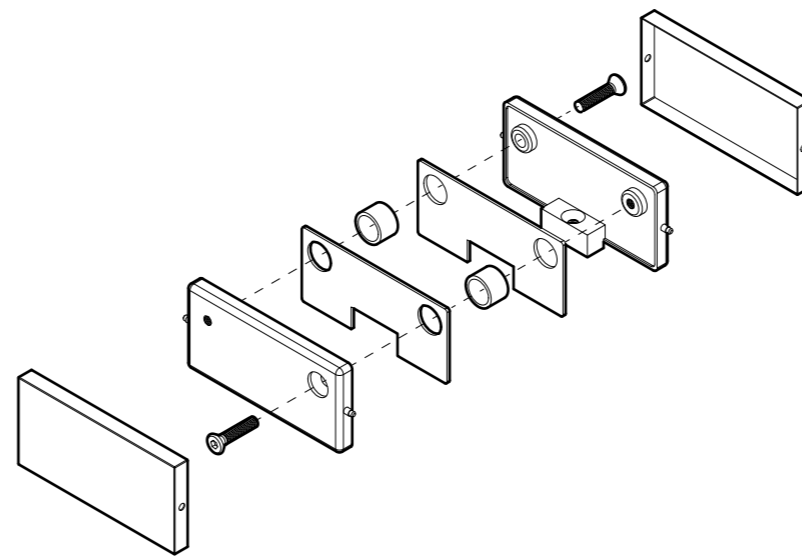

**FRONT**

**TOP VIEW**

**FRONT VIEW**

**GLASS CUT OUT**

**SIDE VIEW**

**BOTTOM VIEW**

10101 NW 79th Ave  
Hialeah Gardens, FL 33016  
Phone: (877) 658-9008  
Fax: (888) 280-2285

Product: **IGT Patch Wall/Ceiling Connector**

Code: PFH107

Material: Aluminum Alloy / Stainless Steel

**Specifications:**  
Glass thickness: 3/8" (10mm) to 1/2" (12mm).  
Cutout required  
Includes: Gaskets, screws and fabrication dimensions.