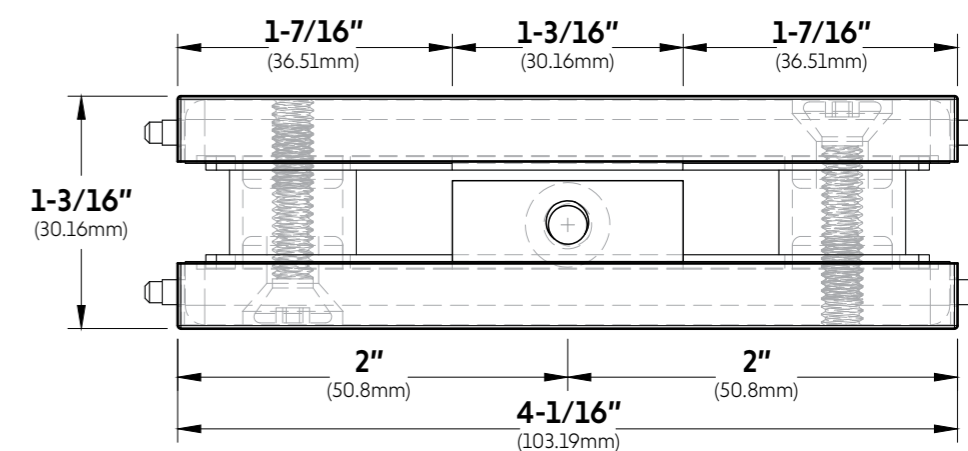

**FRONT**

**TOP VIEW**

**FRONT VIEW**

**GLASS CUT OUT**

**SIDE VIEW**

**BOTTOM VIEW**

10101 NW 79th Ave  
Hialeah Gardens, FL 33016  
Phone: (877) 658-9008  
Fax: (888) 280-2285

Product: **IGT Patch Wall/Ceiling Connector**

Code: PFH107

Material: Aluminum Alloy / Stainless Steel

**Specifications:**  
Glass thickness: 3/8" (10mm) to 1/2" (12mm).  
Cutout required  
Includes: Gaskets, screws and fabrication dimensions.