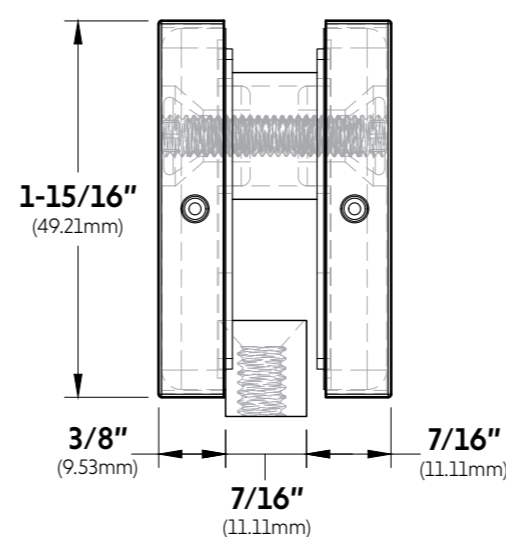

**FRONT**

**TOP VIEW**

**FRONT VIEW**

**GLASS CUT OUT**

**SIDE VIEW**

**BOTTOM VIEW**

10101 NW 79th Ave  
Hialeah Gardens, FL 33016  
Phone: (877) 658-9008  
Fax: (888) 280-2285

Product: **IGT Patch Wall/Ceiling Connector**

Code: PFH107

Material: Aluminum Alloy / Stainless Steel

**Specifications:**  
Glass thickness: 3/8" (10mm) to 1/2" (12mm).  
Cutout required  
Includes: Gaskets, screws and fabrication dimensions.