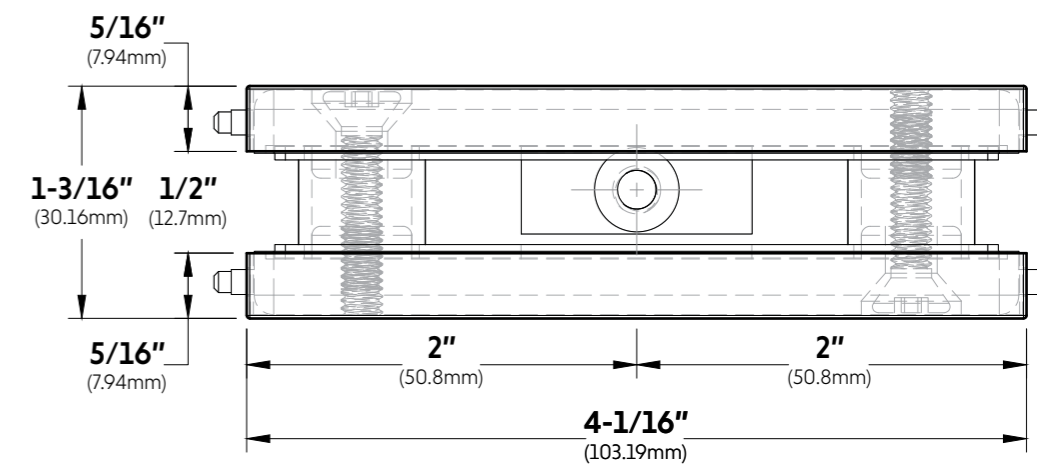

**FRONT**

**TOP VIEW**

**FRONT VIEW**

**GLASS CUT OUT**

**SIDE VIEW**

**BOTTOM VIEW**

10101 NW 79th Ave  
Hialeah Gardens, FL 33016  
Phone: (877) 658-9008  
Fax: (888) 280-2285

Product: **IGT Patch Wall/Ceiling Connector**

Code: PFH107

Material: Aluminum Alloy / Stainless Steel

**Specifications:**  
Glass thickness: 3/8" (10mm) to 1/2" (12mm).  
Cutout required  
Includes: Gaskets, screws and fabrication dimensions.