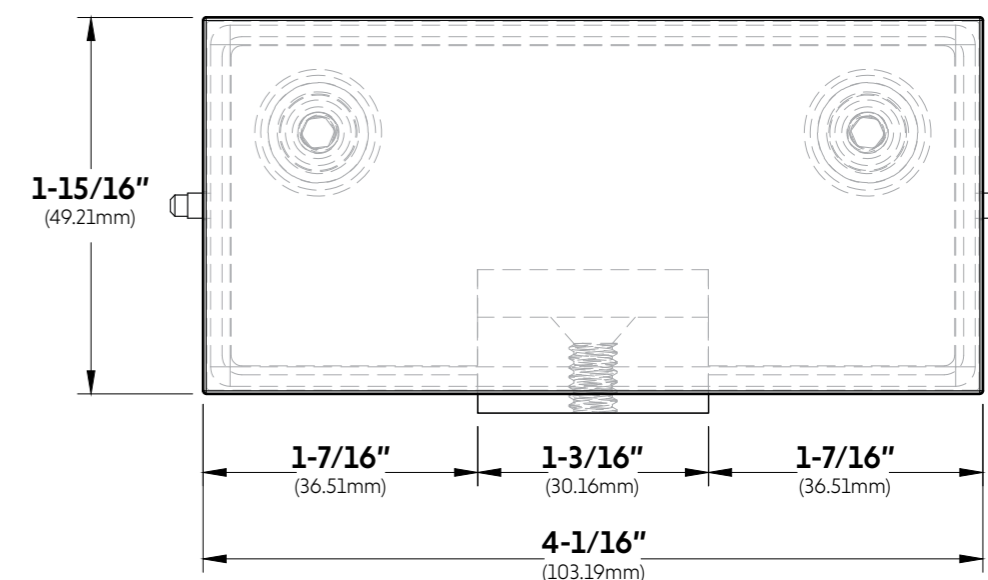

**FRONT**

**TOP VIEW**

**FRONT VIEW**

**GLASS CUT OUT**

**SIDE VIEW**

**BOTTOM VIEW**

10101 NW 79th Ave  
Hialeah Gardens, FL 33016  
Phone: (877) 658-9008  
Fax: (888) 280-2285

Product: **IGT Patch Wall/Ceiling Connector**

Code: PFH107

Material: Aluminum Alloy / Stainless Steel

**Specifications:**  
Glass thickness: 3/8" (10mm) to 1/2" (12mm).  
Cutout required  
Includes: Gaskets, screws and fabrication dimensions.