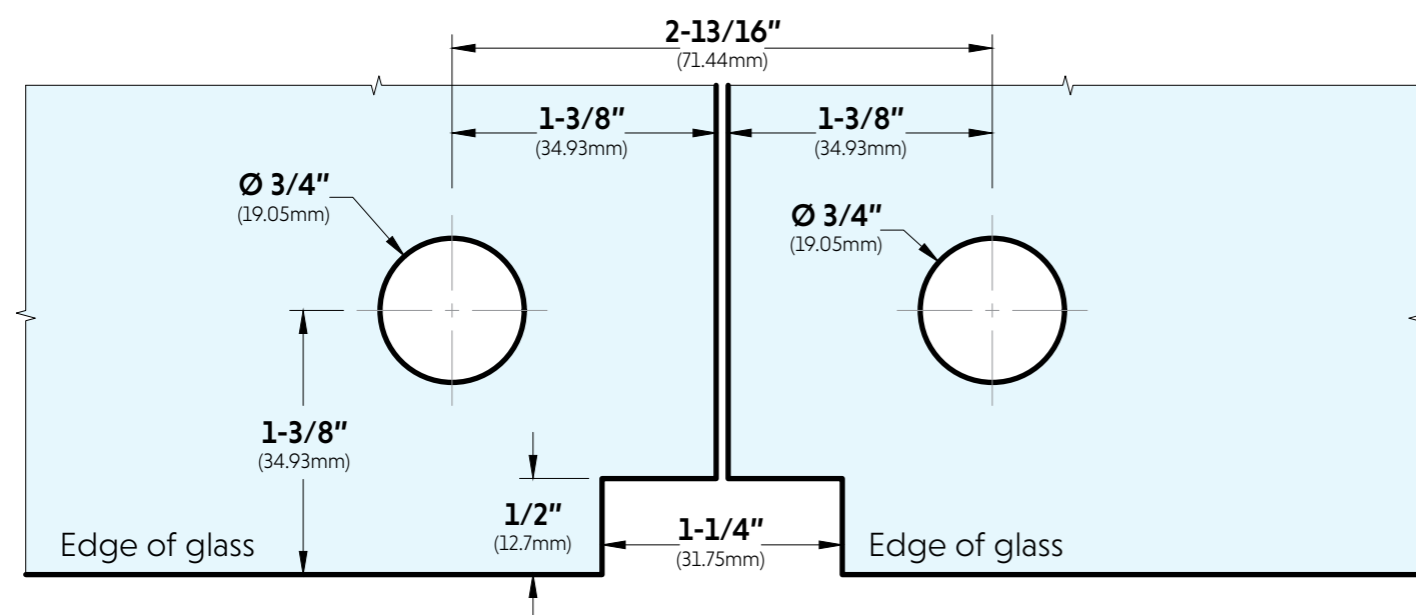

**FRONT**

**TOP VIEW**

**FRONT VIEW**

**GLASS CUT OUT**

**SIDE VIEW**

**BOTTOM VIEW**

10101 NW 79th Ave  
Hialeah Gardens, FL 33016  
Phone: (877) 658-9008  
Fax: (888) 280-2285

Product: **IGT Patch Wall/Ceiling Connector**

Code: PFH107

Material: Aluminum Alloy / Stainless Steel

**Specifications:**  
Glass thickness: 3/8" (10mm) to 1/2" (12mm).  
Cutout required  
Includes: Gaskets, screws and fabrication dimensions.