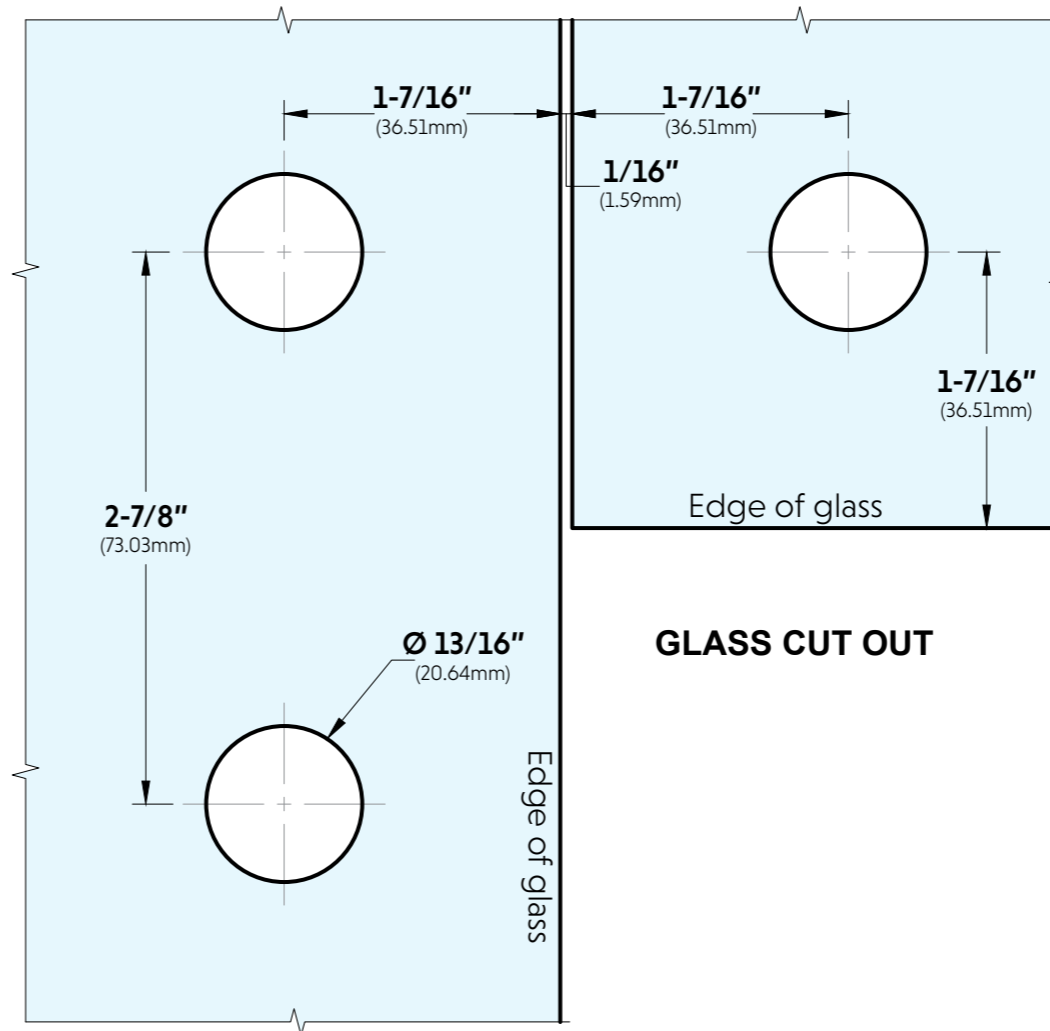

FRONT

BACK

TOP VIEW

FRONT VIEW

RIGHT SIDE VIEW

LEFT SIDE VIEW

10101 NW 79th Ave
Hialeah Gardens, FL 33016
Phone: (877) 658-9008
Fax: (888) 280-2285

Product: **IGT Transom/Sidelite Patch Connector**

Code: PFH105

Material: Aluminum Alloy / Stainless Steel

Specifications:

Glass thickness: 3/8" (10mm) to 1/2" (12mm).
Cutout required - Tempered glass only
Includes: Gaskets, screws and fabrication dimensions.