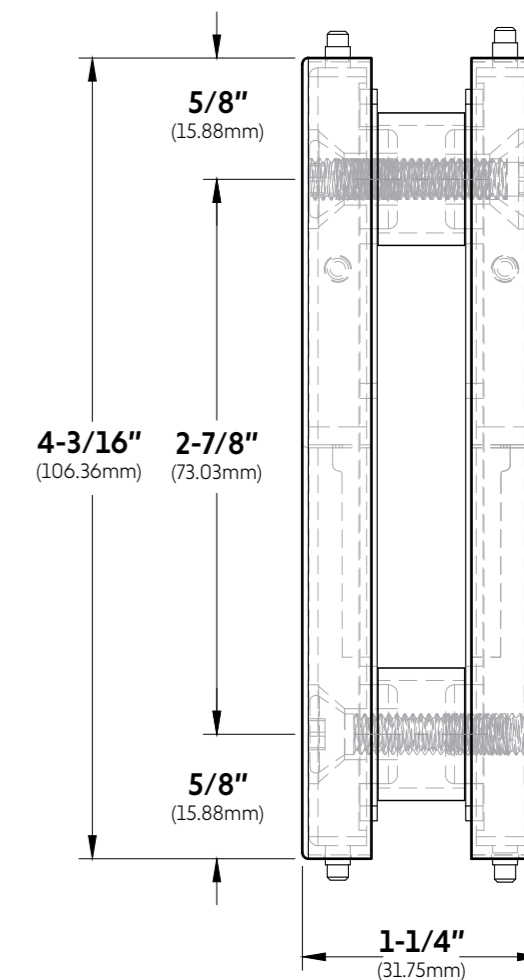

FRONT

BACK

TOP VIEW

FRONT VIEW

RIGHT SIDE VIEW

LEFT SIDE VIEW

10101 NW 79th Ave
Hialeah Gardens, FL 33016
Phone: (877) 658-9008
Fax: (888) 280-2285

Product: **IGT Transom/Sidelite Patch Connector**

Code: PFH105

Material: Aluminum Alloy / Stainless Steel

Specifications:

Glass thickness: 3/8" (10mm) to 1/2" (12mm).
Cutout required - Tempered glass only
Includes: Gaskets, screws and fabrication dimensions.