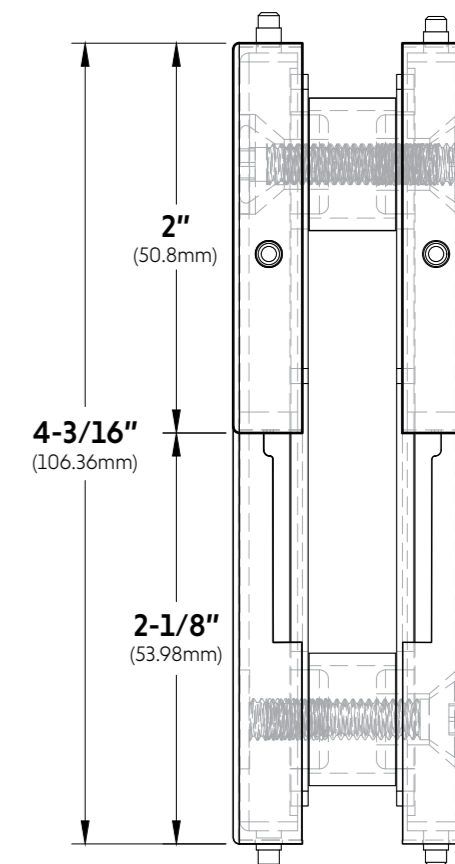

FRONT

BACK

TOP VIEW

FRONT VIEW

RIGHT SIDE VIEW

LEFT SIDE VIEW

10101 NW 79th Ave
Hialeah Gardens, FL 33016
Phone: (877) 658-9008
Fax: (888) 280-2285

Product: **IGT Transom/Sidelite Patch Connector**

Code: PFH105

Material: Aluminum Alloy / Stainless Steel

Specifications:

Glass thickness: 3/8" (10mm) to 1/2" (12mm).
Cutout required - Tempered glass only
Includes: Gaskets, screws and fabrication dimensions.