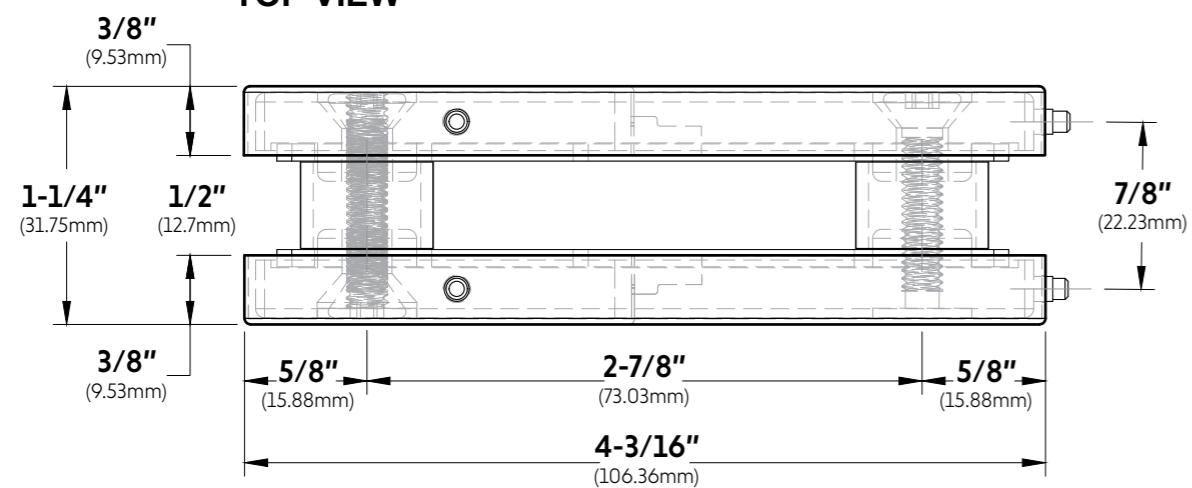

FRONT

BACK

TOP VIEW

FRONT VIEW

RIGHT SIDE VIEW

LEFT SIDE VIEW

10101 NW 79th Ave
Hialeah Gardens, FL 33016
Phone: (877) 658-9008
Fax: (888) 280-2285

Product: **IGT Transom/Sidelite Patch Connector**

Code: PFH105

Material: Aluminum Alloy / Stainless Steel

Specifications:

Glass thickness: 3/8" (10mm) to 1/2" (12mm).
Cutout required - Tempered glass only
Includes: Gaskets, screws and fabrication dimensions.