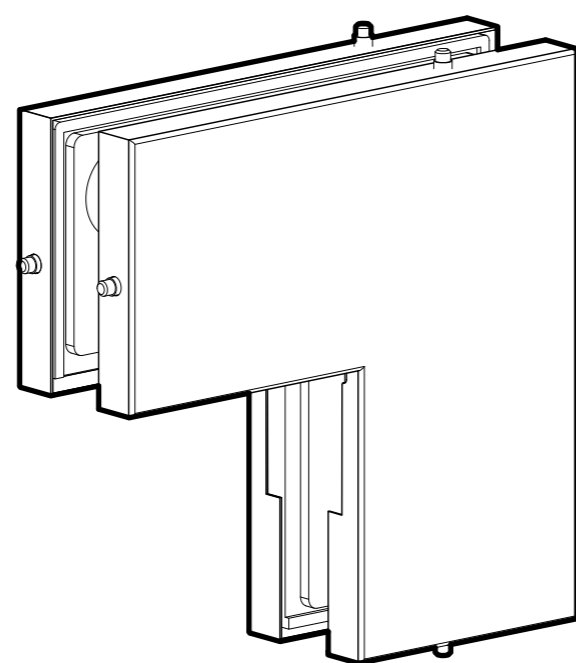

BACK

10101 NW 79th Ave
Hialeah Gardens, FL 33016
Phone: (877) 658-9008
Fax: (888) 280-2285

Product: **IGT Transom/Sidelite Patch Connector**

Code: PFH105

Material: Aluminum Alloy / Stainless Steel

Specifications:

Glass thickness: 3/8" (10mm) to 1/2" (12mm).
Cutout required - Tempered glass only
Includes: Gaskets, screws and fabrication dimensions.