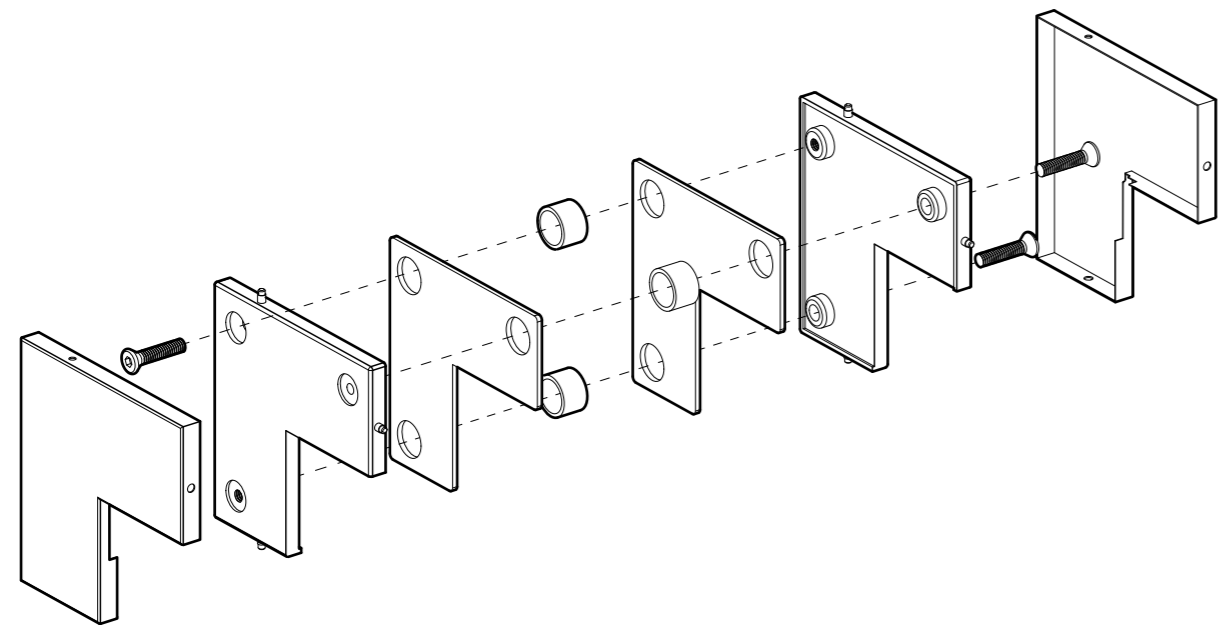

FRONT

BACK

TOP VIEW

FRONT VIEW

RIGHT SIDE VIEW

LEFT SIDE VIEW

10101 NW 79th Ave
Hialeah Gardens, FL 33016
Phone: (877) 658-9008
Fax: (888) 280-2285

Product: **IGT Transom/Sidelite Patch Connector**

Code: PFH105

Material: Aluminum Alloy / Stainless Steel

Specifications:

Glass thickness: 3/8" (10mm) to 1/2" (12mm).
Cutout required - Tempered glass only
Includes: Gaskets, screws and fabrication dimensions.