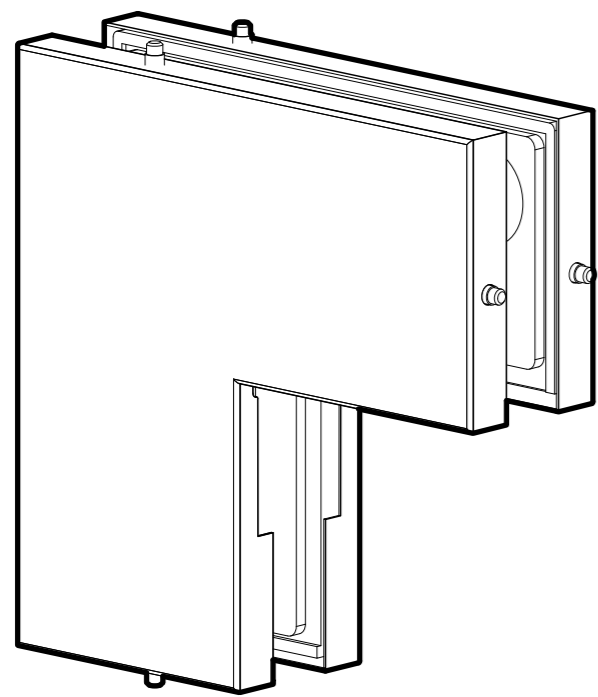

FRONT

10101 NW 79th Ave
Hialeah Gardens, FL 33016
Phone: (877) 658-9008
Fax: (888) 280-2285

Product: **IGT Transom/Sidelite Patch Connector**

Code: PFH105

Material: Aluminum Alloy / Stainless Steel

Specifications:

Glass thickness: 3/8" (10mm) to 1/2" (12mm).
Cutout required - Tempered glass only
Includes: Gaskets, screws and fabrication dimensions.