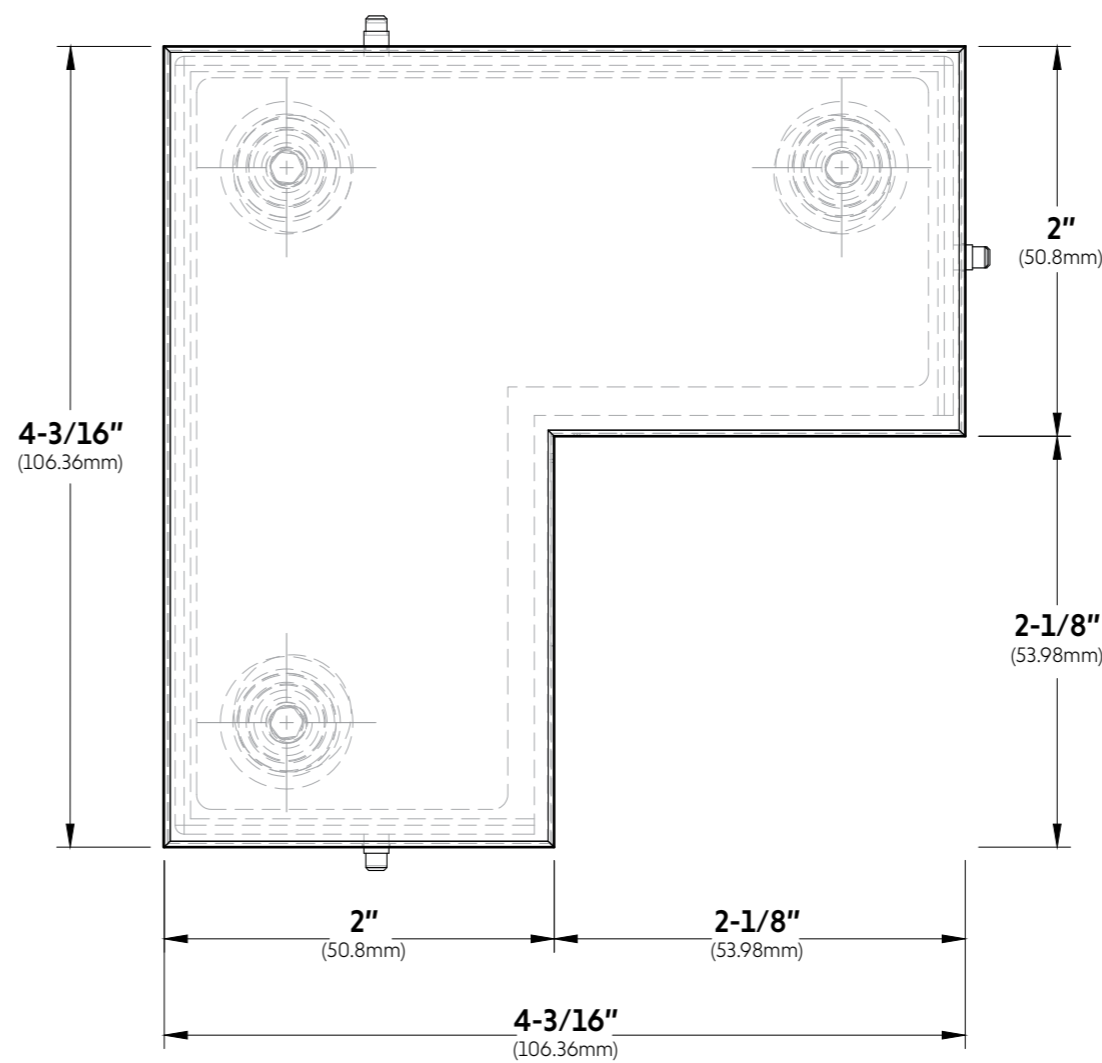

FRONT

BACK

TOP VIEW

FRONT VIEW

RIGHT SIDE VIEW

LEFT SIDE VIEW

10101 NW 79th Ave
Hialeah Gardens, FL 33016
Phone: (877) 658-9008
Fax: (888) 280-2285

Product: **IGT Transom/Sidelite Patch Connector**

Code: PFH105

Material: Aluminum Alloy / Stainless Steel

Specifications:

Glass thickness: 3/8" (10mm) to 1/2" (12mm).
Cutout required - Tempered glass only
Includes: Gaskets, screws and fabrication dimensions.