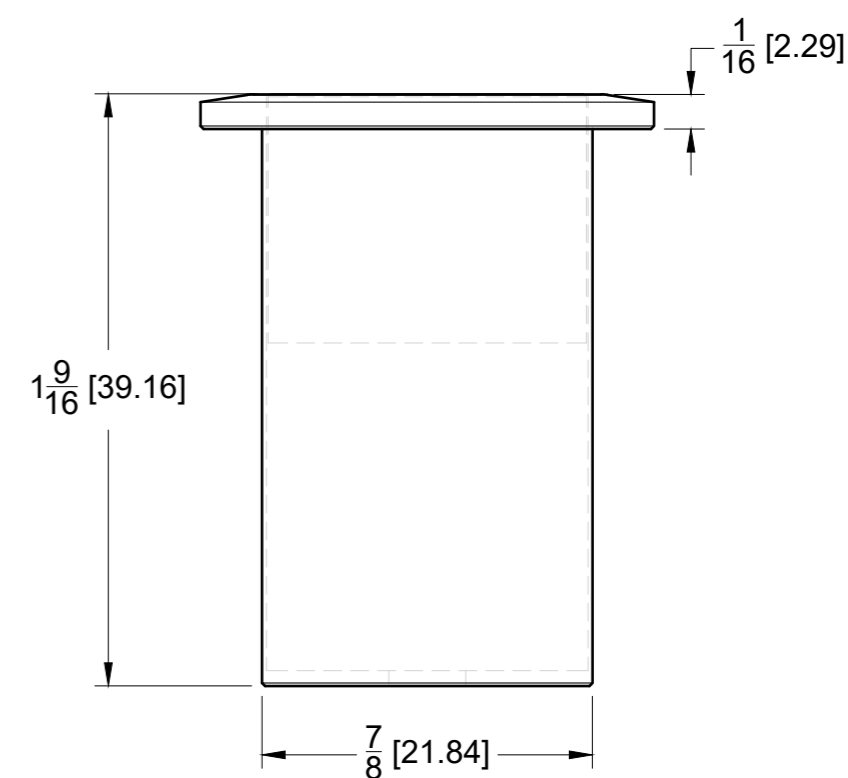

TOP VIEW

FRONT VIEW

10101 NW 79th Ave
Hialeah Gardens, FL 33016
Phone: (877) 658-9008

Product: **IGT Top and Bottom Patch Lock**

Code: PFH115

Material: 304 Stainless Steel

Specifications:
Glass thickness: 3/8" (10 mm) to 1/2" (12 mm).
Cutout required