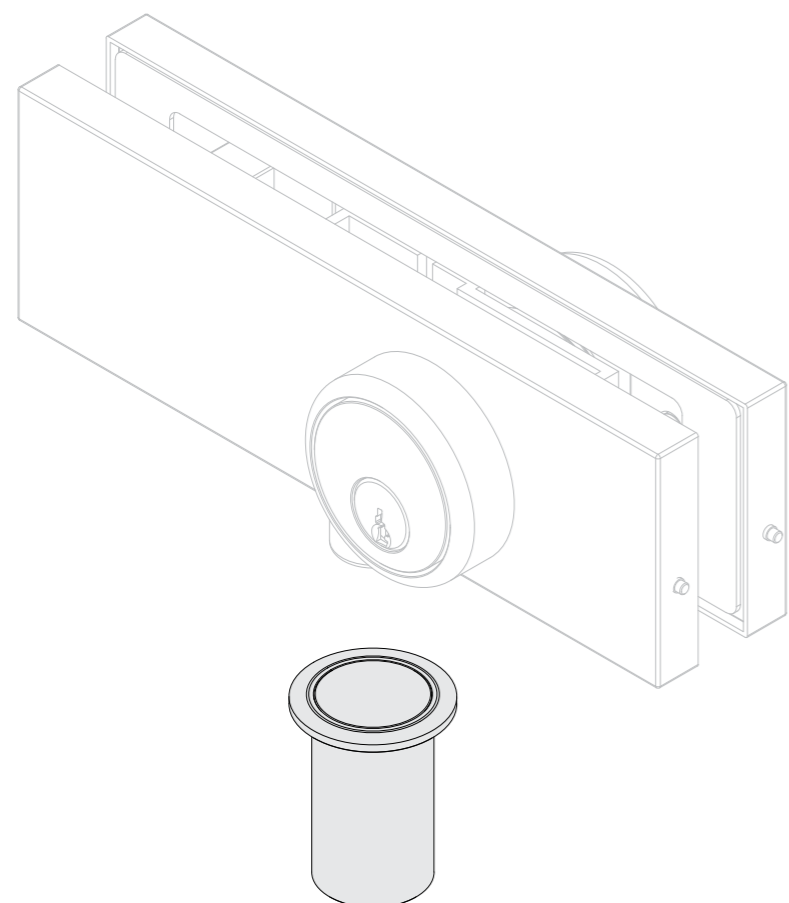

TOP VIEW

FRONT VIEW

10101 NW 79th Ave
Hialeah Gardens, FL 33016
Phone: (877) 658-9008

Product: **IGT Top and Bottom Patch Lock**

Code: PFH115

Material: 304 Stainless Steel

Specifications:
Glass thickness: 3/8" (10 mm) to 1/2" (12 mm).
Cutout required