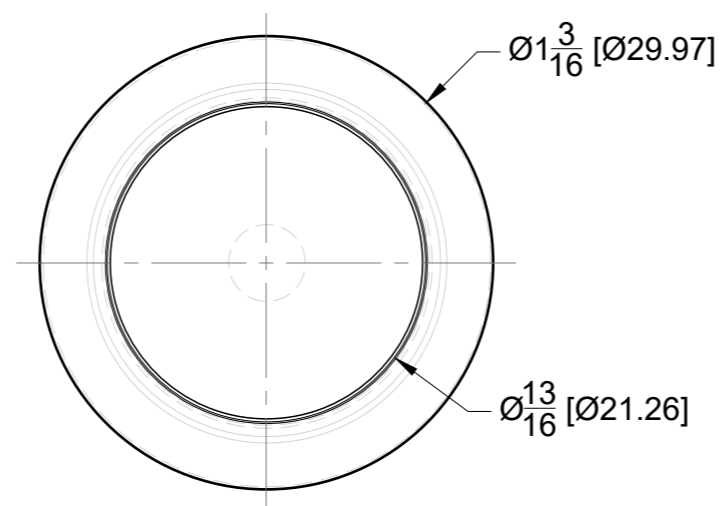

TOP VIEW

FRONT VIEW

10101 NW 79th Ave
Hialeah Gardens, FL 33016
Phone: (877) 658-9008

Product: **IGT Top and Bottom Patch Lock**

Code: PFH115

Material: 304 Stainless Steel

Specifications:
Glass thickness: 3/8" (10 mm) to 1/2" (12 mm).
Cutout required