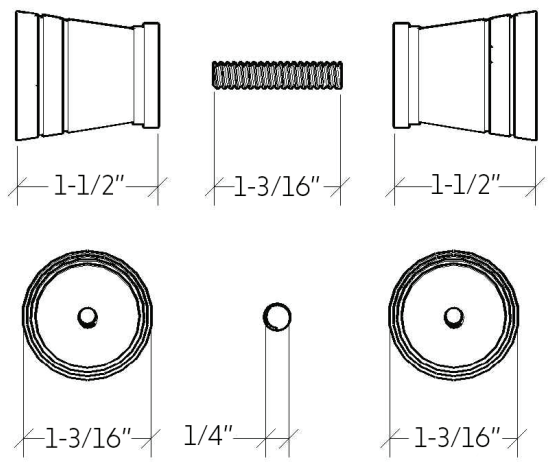

Specifications:

Glass thickness: 5/16" (8mm) to 1/2" (12mm) tempered glass only.
Cut-out: 1/2" hole diameter required

5260 NW 167th Street
Miami Gardens, FL 33014
Phone: (877) 658-9008
Fax: (888) 280-2285

Product: Modern Ribbed Bow Tie Style	
Code: Z5107	Material: Solid Brass