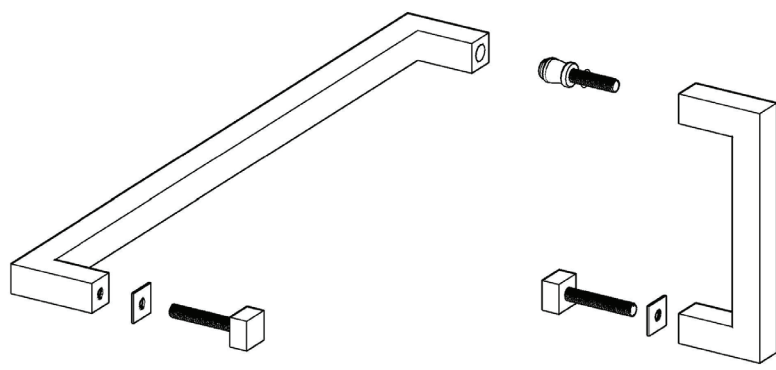

**Specifications:**  
 Glass thickness: 5/16" (8mm) to 1/2" (12mm) tempered glass only.  
 Cut-out: 1/2" hole diameter required  
 Includes: decorative metal washers  
 Material: solid brass/stainless steel  
 C.C.: center to center

5260 NW 167th Street  
 Miami Gardens, FL 33014  
 Phone: (877) 658-9008  
 Fax: (888) 280-2285

Product: <b>Square Pull &amp; Towel Bar Combination</b>	
Code: SP624	Material: Stainless Steel