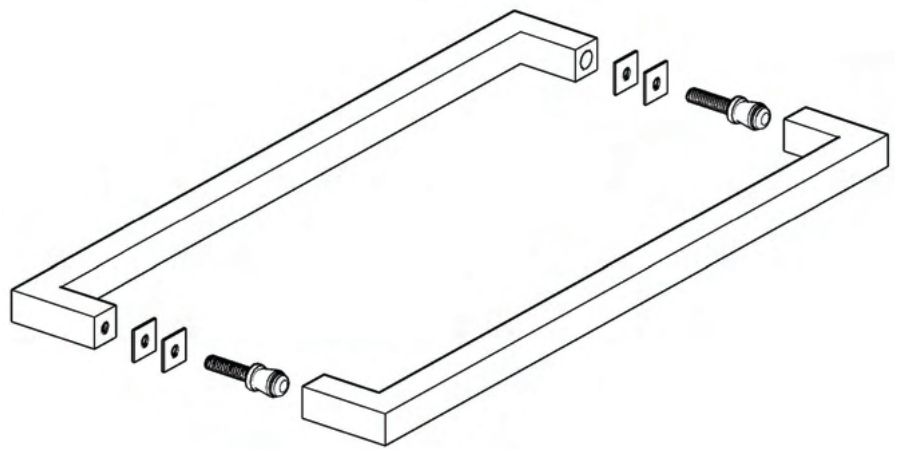

Specifications:

Glass thickness: 5/16" (8mm) to 1/2" (12mm) tempered glass only.

Cut-out: 1/2" hole diameter required

Includes: decorative metal washers

Material: solid brass/stainless steel

C.C.: center to center

5260 NW 167th Street
 Miami Gardens, FL 33014
 Phone: (877) 658-9008
 Fax: (888) 280-2285

Product: Square Back to Back Towel Bar	
Code: SP24X24	Material: Stainless Steel