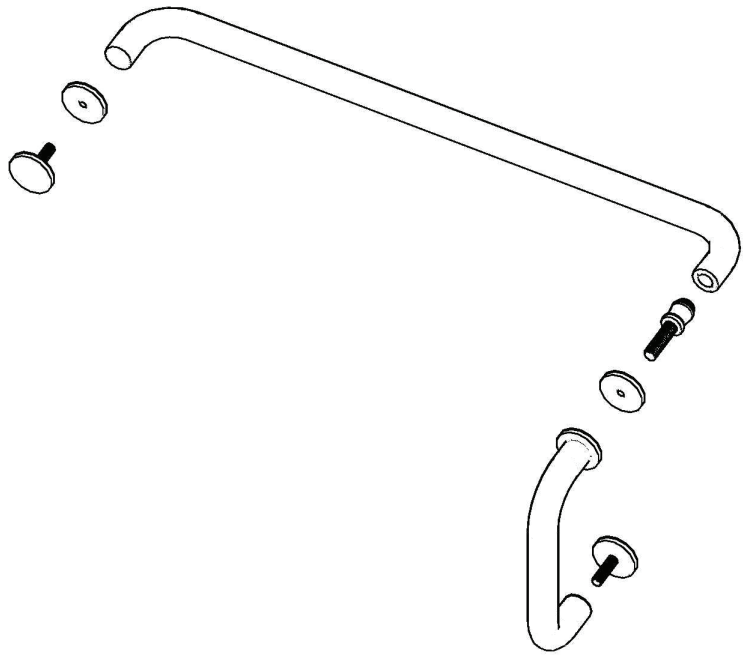

Specifications:
Glass thickness: 5/16" (8mm) to 1/2" (12mm) tempered glass only.
Cut-out: 1/2" hole diameter required
Includes: decorative metal washers
Material: solid brass/stainless steel
C.C.: center to center

5260 NW 167th Street
Miami Gardens, FL 33014
Phone: (877) 658-9008
Fax: (888) 280-2285

Product: Pull & Towel Bar Combination	
Code: PH624	Material: Stainless Steel