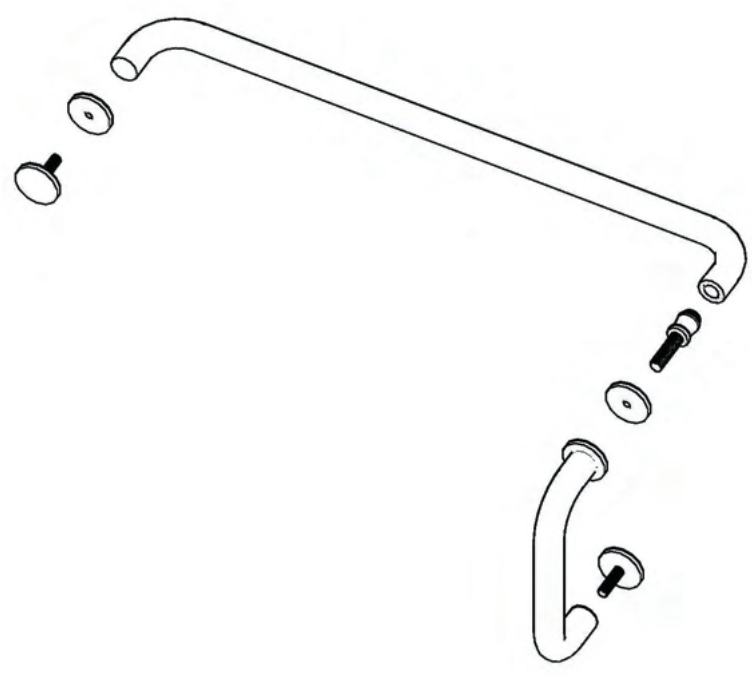

Specifications:
Glass thickness: 5/16" (8mm) to 1/2" (12mm) tempered glass only.
Cut-out: 1/2" hole diameter required
Includes: decorative metal washers
Material: solid brass/stainless steel
C.C.: center to center

5260 NW 167th Street
 Miami Gardens, FL 33014
 Phone: (877) 658-9008
 Fax: (888) 280-2285

Product: Pull & Towel Bar Combination	
Code: PH618	Material: Stainless Steel