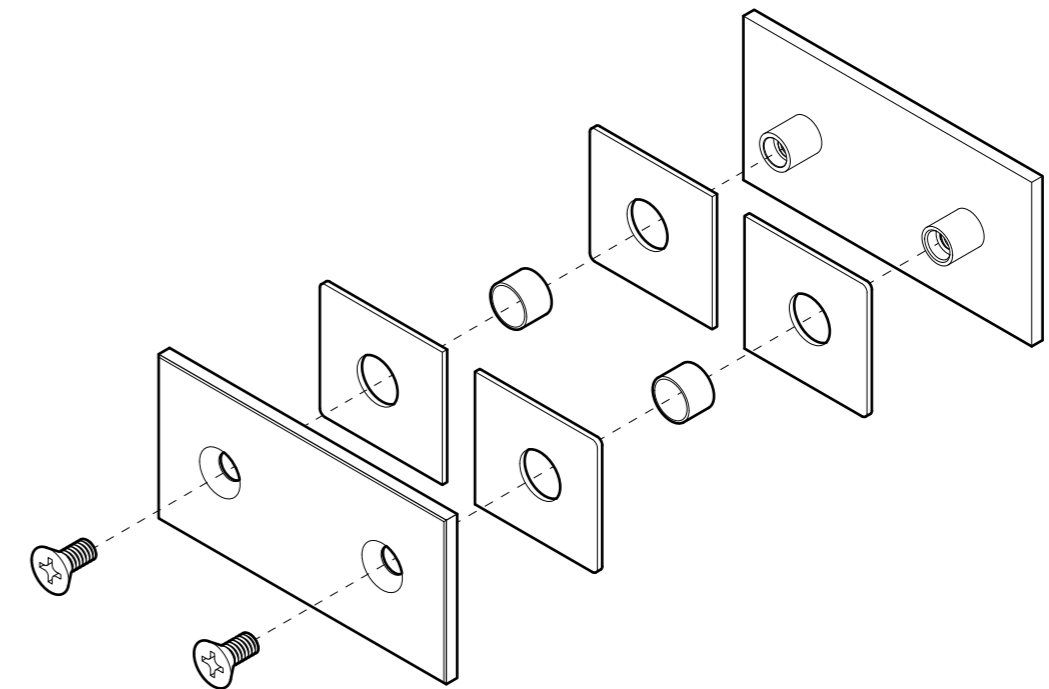

FRONT

BACK

FRONT VIEW

SIDE VIEW

GLASS CUT OUT

TOP VIEW

DETAIL A
SCREW M2

10101 NW 79th Ave
Hialeah Gardens, FL 33016
Phone: (877) 658-9008
Fax: (888) 280-2285

Product: **Square Edges Glass-to-Glass Clip 180deg
1-3/4" x 1-3/4" (Full Plates)**
Code: GC45A2 Material: Brass

Specifications:
Glass thickness: 3/8" (10mm) to 1/2" (12mm).
Cutout required
Includes: Gaskets, screws and fabrication
dimensions.