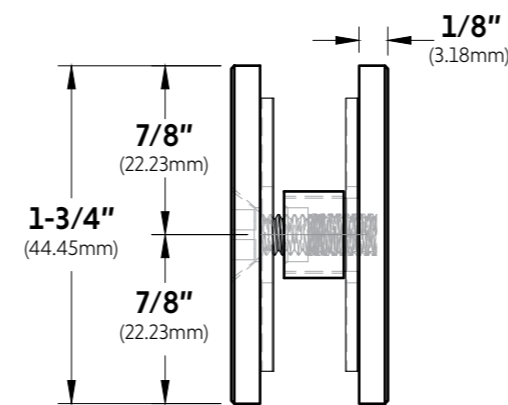

FRONT

BACK

FRONT VIEW

SIDE VIEW

GLASS CUT OUT

TOP VIEW

DETAIL A
SCREW M2

10101 NW 79th Ave
Hialeah Gardens, FL 33016
Phone: (877) 658-9008
Fax: (888) 280-2285

Product: **Square Edges Glass-to-Glass Clip 180deg
1-3/4" x 1-3/4" (Full Plates)**
Code: GC45A2 Material: Brass

Specifications:
Glass thickness: 3/8" (10mm) to 1/2" (12mm).
Cutout required
Includes: Gaskets, screws and fabrication
dimensions.