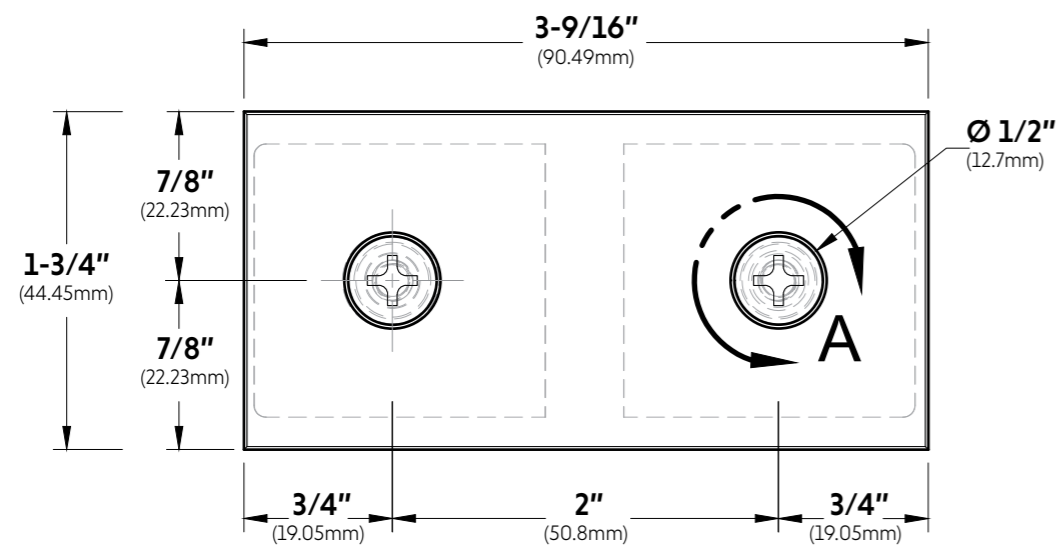

FRONT

BACK

FRONT VIEW

SIDE VIEW

GLASS CUT OUT

TOP VIEW

DETAIL A
SCREW M2

10101 NW 79th Ave
Hialeah Gardens, FL 33016
Phone: (877) 658-9008
Fax: (888) 280-2285

Product: **Square Edges Glass-to-Glass Clip 180deg
1-3/4" x 1-3/4" (Full Plates)**
Code: GC45A2 Material: Brass

Specifications:
Glass thickness: 3/8" (10mm) to 1/2" (12mm).
Cutout required
Includes: Gaskets, screws and fabrication
dimensions.