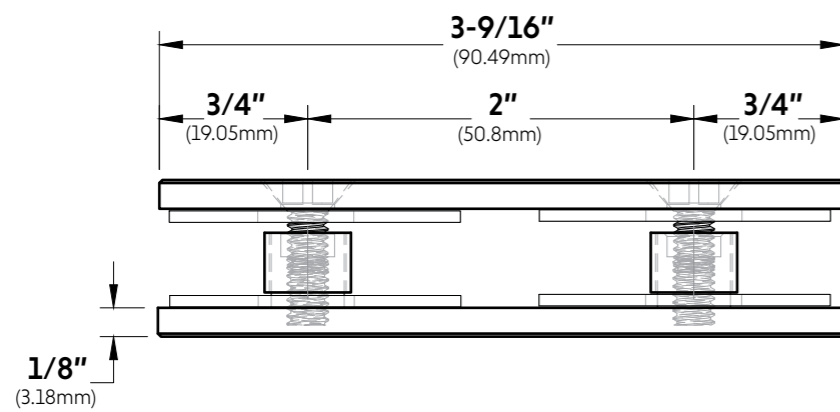

FRONT

BACK

FRONT VIEW

SIDE VIEW

GLASS CUT OUT

TOP VIEW

DETAIL A
SCREW M2

10101 NW 79th Ave
Hialeah Gardens, FL 33016
Phone: (877) 658-9008
Fax: (888) 280-2285

Product: **Square Edges Glass-to-Glass Clip 180deg
1-3/4" x 1-3/4" (Full Plates)**
Code: GC45A2 Material: Brass

Specifications:
Glass thickness: 3/8" (10mm) to 1/2" (12mm).
Cutout required
Includes: Gaskets, screws and fabrication
dimensions.