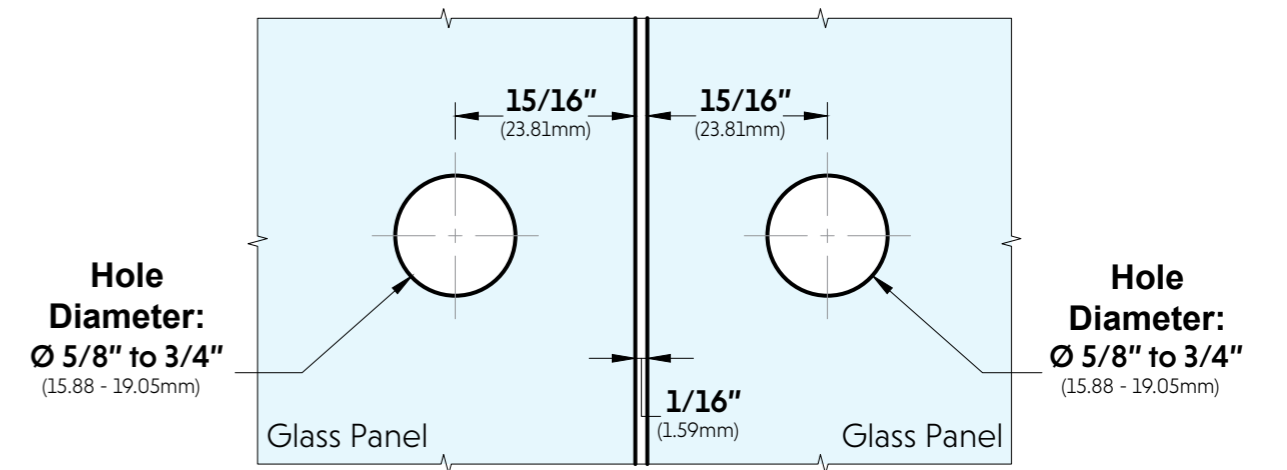

FRONT

BACK

FRONT VIEW

SIDE VIEW

GLASS CUT OUT

TOP VIEW

DETAIL A
SCREW M2

10101 NW 79th Ave
Hialeah Gardens, FL 33016
Phone: (877) 658-9008
Fax: (888) 280-2285

Product: **Square Edges Glass-to-Glass Clip 180deg
1-3/4" x 1-3/4" (Full Plates)**
Code: GC45A2 Material: Brass

Specifications:
Glass thickness: 3/8" (10mm) to 1/2" (12mm).
Cutout required
Includes: Gaskets, screws and fabrication
dimensions.