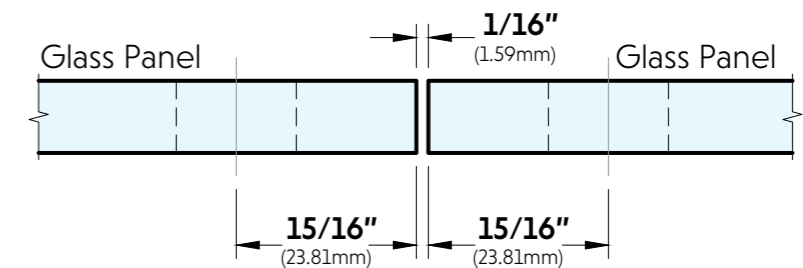

FRONT

BACK

FRONT VIEW

SIDE VIEW

GLASS CUT OUT

TOP VIEW

DETAIL A
SCREW M2

10101 NW 79th Ave
Hialeah Gardens, FL 33016
Phone: (877) 658-9008
Fax: (888) 280-2285

Product: **Square Edges Glass-to-Glass Clip 180deg
1-3/4" x 1-3/4" (Full Plates)**
Code: GC45A2 Material: Brass

Specifications:
Glass thickness: 3/8" (10mm) to 1/2" (12mm).
Cutout required
Includes: Gaskets, screws and fabrication
dimensions.