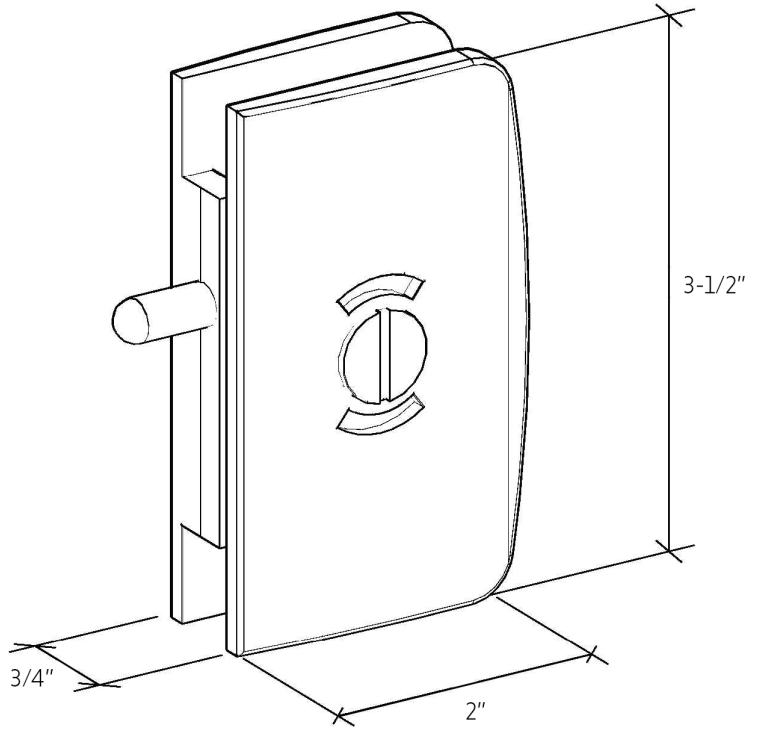

Specifications:

Glass thickness: 5/16" (8mm) to 1/2" (12mm) tempered glass only.

Cut-out: 1/2" hole diameter required

Includes: decorative metal washers

Material: solid brass/stainless steel

C.C.: center to center

5260 NW 167th Street
Miami Gardens, FL 33014
Phone: (877) 658-9008
Fax: (888) 280-2285

Product: **Glass Door Locks with Indicator**

Code: GDL70

Material: Solid Brass