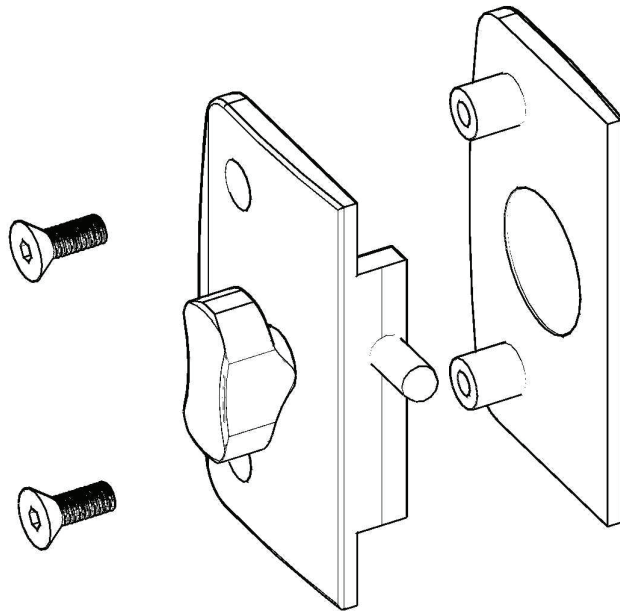

Specifications:

Glass thickness: 5/16" (8mm) to 1/2" (12mm) tempered glass only.

Cut-out: 1/2" hole diameter required

Includes: decorative metal washers

Material: solid brass/stainless steel

C.C.: center to center

5260 NW 167th Street
Miami Gardens, FL 33014
Phone: (877) 658-9008
Fax: (888) 280-2285

Product: **Glass Door Locks with Indicator**

Code: GDL70

Material: Solid Brass