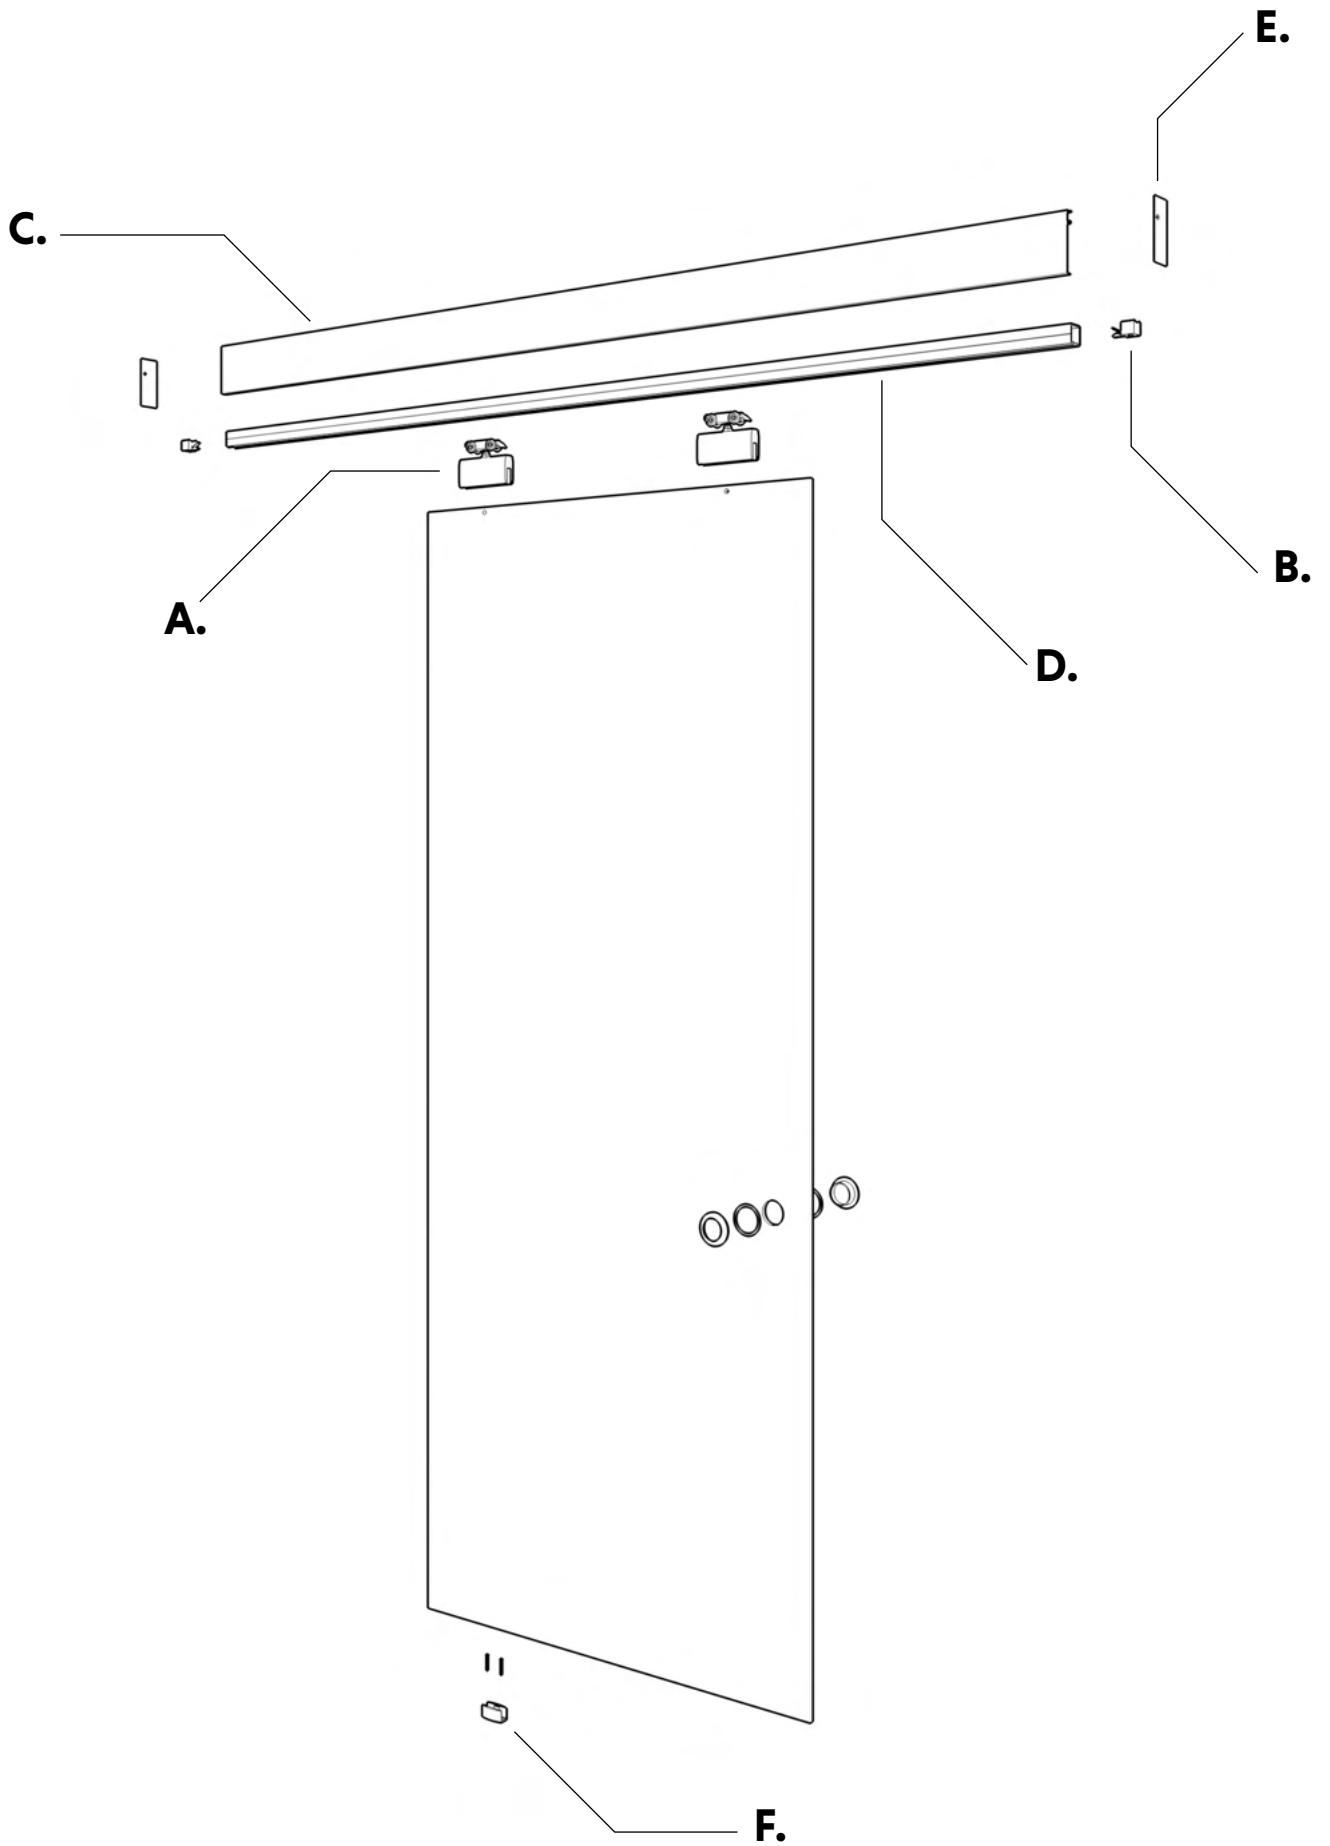

glasshardware.com

Aventura Sliding System

Cat# AVS423

IGT Aventura System Technical Requirements

***Note:** Laminated glass cannot be used
with this system

Includes

A.

B.

C.

D.

E.

F.

Additional Items.

Tools Required

Rubber Mallet

Tape Measure