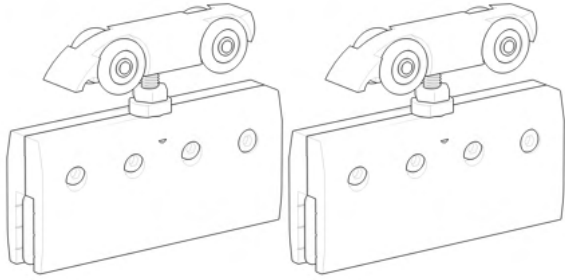

glasshardware.com

Aventura Sliding System

Cat# AVS423

IGT Aventura System Technical Requirements

***Note:** Laminated glass cannot be used
with this system

Includes

A.

B.

C.

D.

E.

F.

Additional Items.

Tools Required

Rubber Mallet

Tape Measure