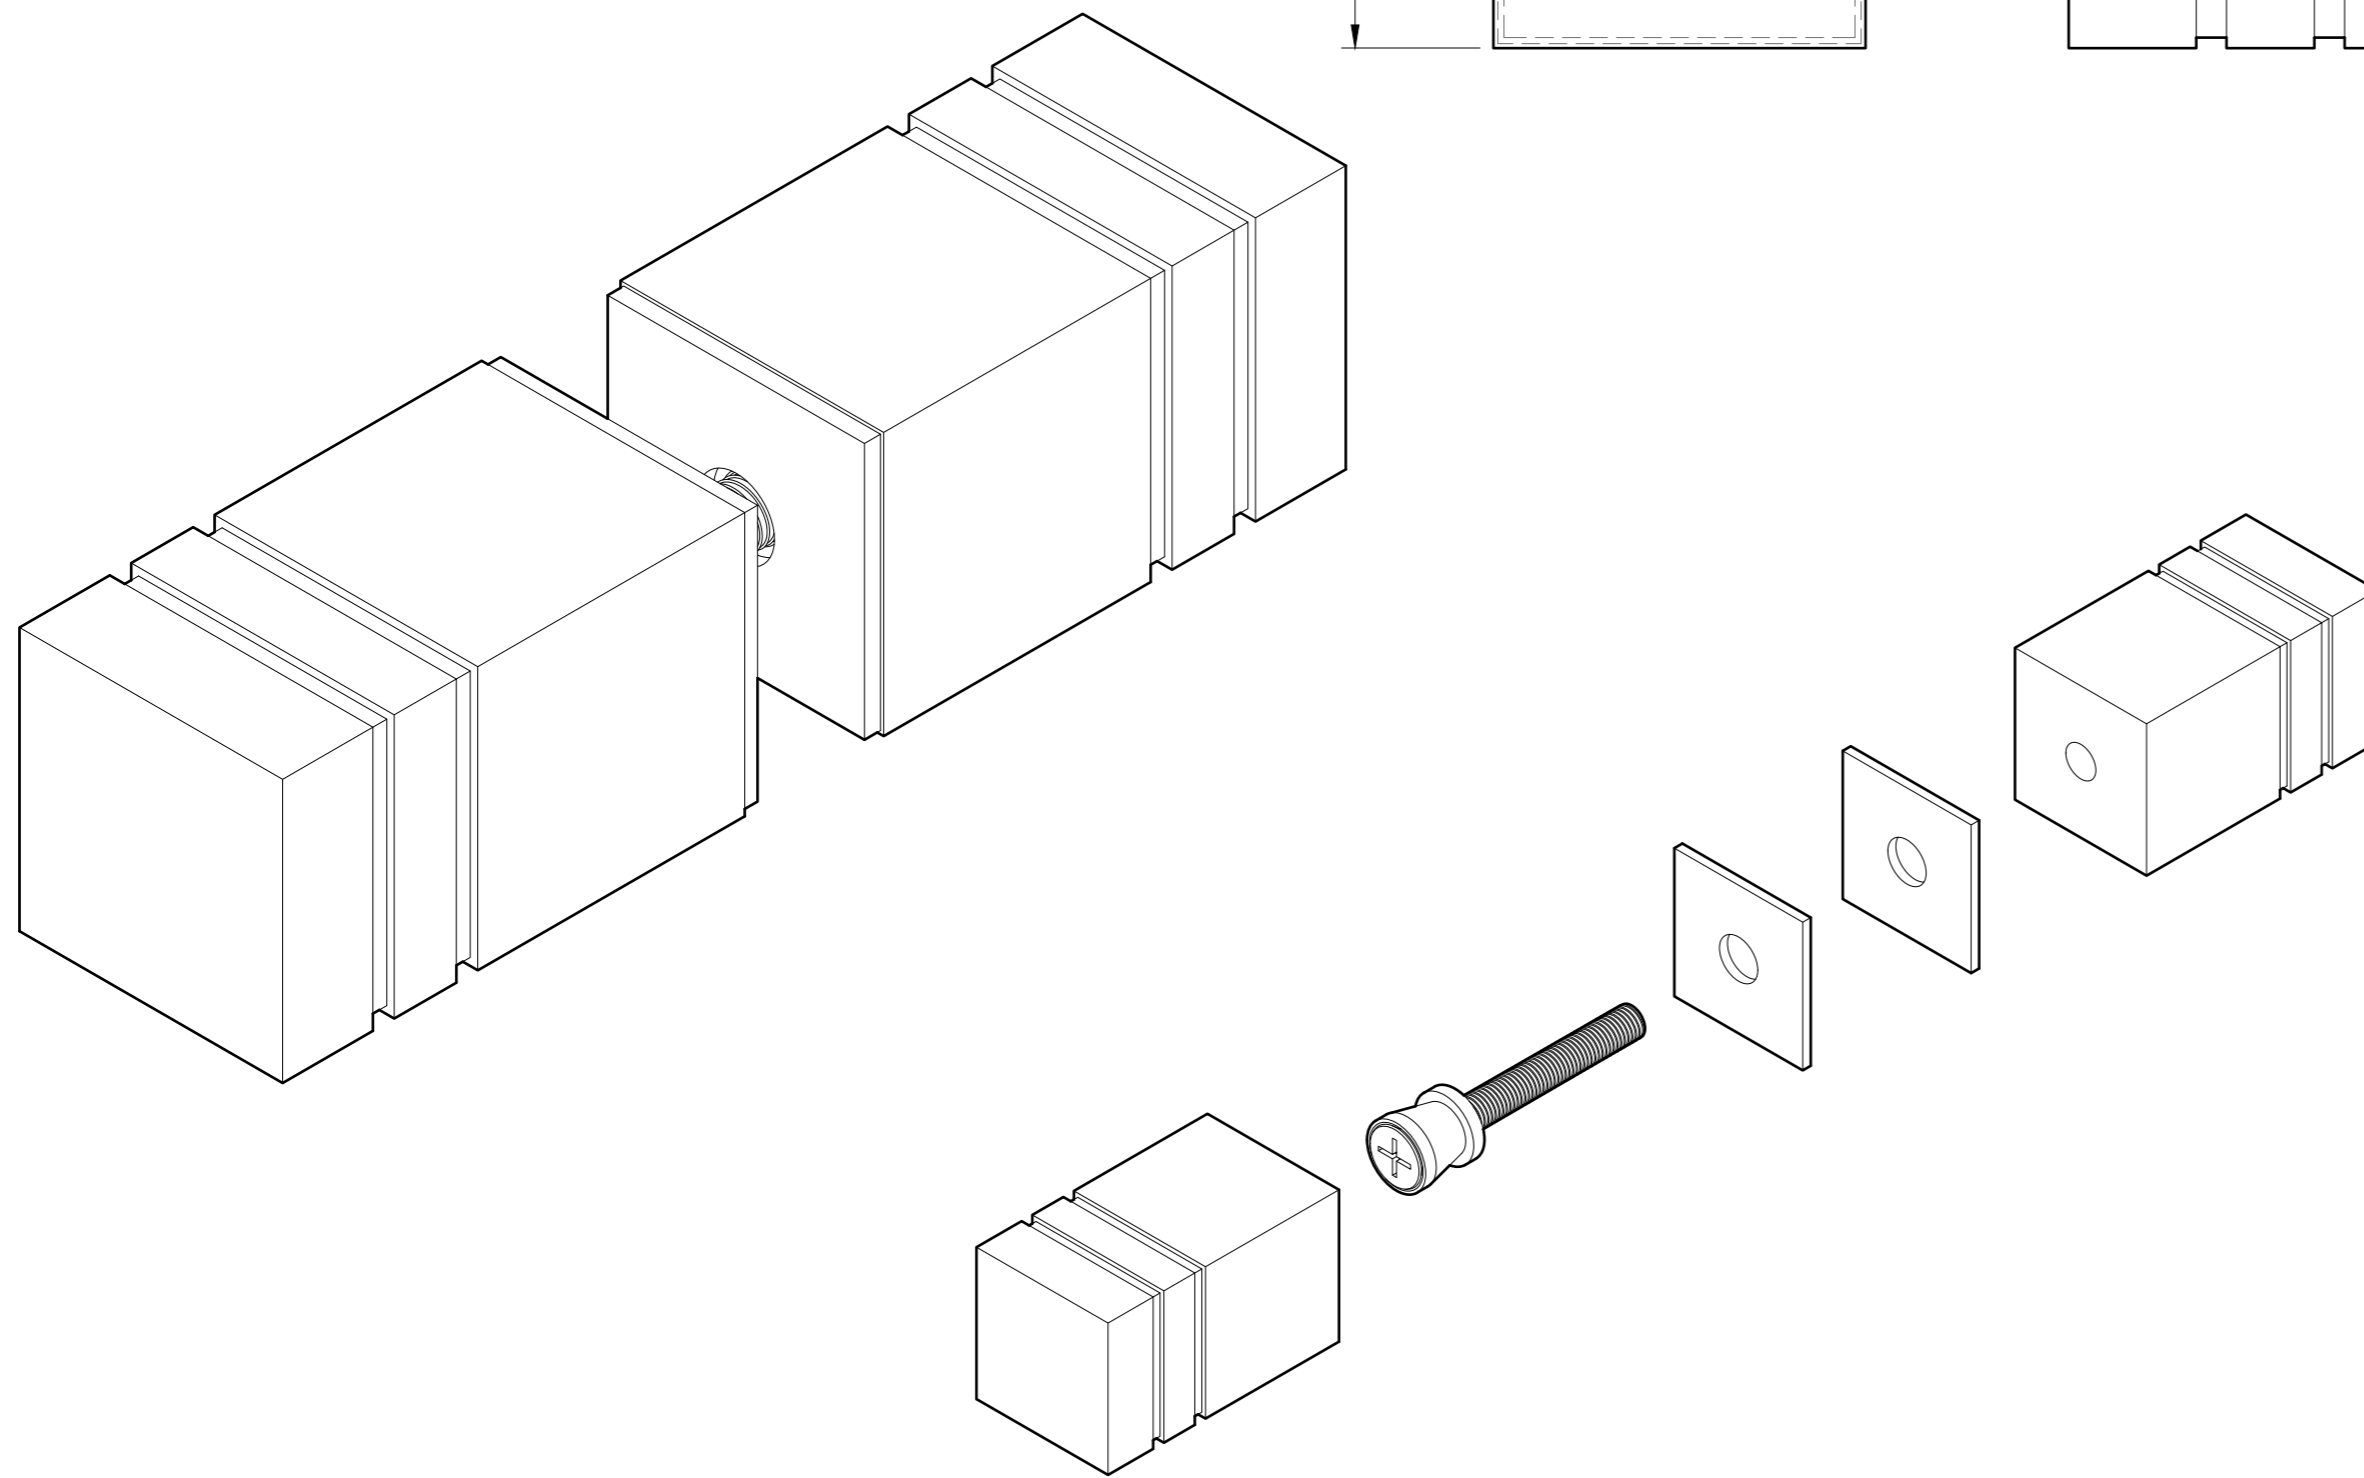

**FRONT VIEW**

**TOP VIEW**

**GLASS CUT OUT**

10101 NW 79th Ave  
Hialeah Gardens, FL 33016  
Phone: (877) 658-9008  
Fax: (888) 280-2285

Product: **Square Back-to-Back Door Knob**  
Code: Z5108  
Material: Solid Brass

**Specifications:**  
Glass thickness: 3/8" (10 mm) to 1/2" (12 mm).  
Cutout required - Tempered glass only  
Includes: Gaskets for installation.

BEFORE PROCEEDING WITH FABRICATION, PLEASE ENSURE THAT YOU VERIFY ALL MEASUREMENTS. IT IS CRUCIAL TO DOUBLE-CHECK THE SPECIFICATIONS TO AVOID ANY DISCREPANCIES. FOR THE MOST UP-TO-DATE TECHNICAL SPECSHEETS AND CUTOUTS, KINDLY VISIT [GLASSHARDWARE.COM](http://GLASSHARDWARE.COM).  
Date: 01/08/25