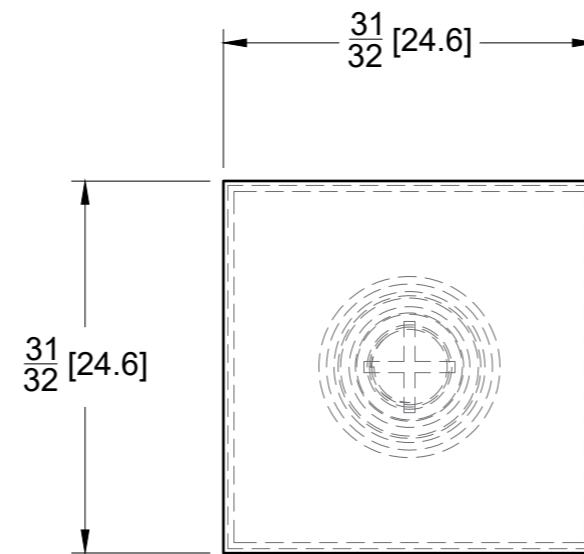

**FRONT VIEW**

**TOP VIEW**

**GLASS CUT OUT**

10101 NW 79th Ave  
Hialeah Gardens, FL 33016  
Phone: (877) 658-9008  
Fax: (888) 280-2285

Product: **Square Back-to-Back Door Knob**  
Code: Z5108  
Material: Solid Brass

**Specifications:**  
Glass thickness: 3/8" (10 mm) to 1/2" (12 mm).  
Cutout required - Tempered glass only  
Includes: Gaskets for installation.

BEFORE PROCEEDING WITH FABRICATION, PLEASE ENSURE THAT YOU VERIFY ALL MEASUREMENTS. IT IS CRUCIAL TO DOUBLE-CHECK THE SPECIFICATIONS TO AVOID ANY DISCREPANCIES. FOR THE MOST UP-TO-DATE TECHNICAL SPECSHEETS AND CUTOUTS, KINDLY VISIT [GLASSHARDWARE.COM](http://GLASSHARDWARE.COM).  
Date: 01/08/25