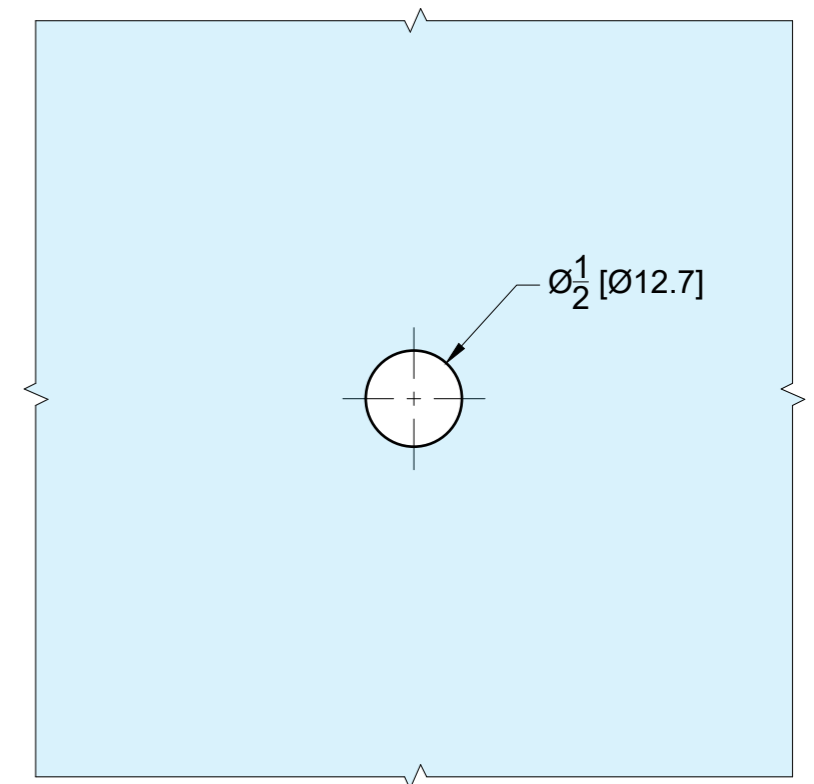

**FRONT VIEW**

**TOP VIEW**

**GLASS CUT OUT**

10101 NW 79th Ave  
Hialeah Gardens, FL 33016  
Phone: (877) 658-9008  
Fax: (888) 280-2285

Product: **Square Back-to-Back Door Knob**  
Code: Z5108  
Material: Solid Brass

**Specifications:**  
Glass thickness: 3/8" (10 mm) to 1/2" (12 mm).  
Cutout required - Tempered glass only  
Includes: Gaskets for installation.

BEFORE PROCEEDING WITH FABRICATION, PLEASE ENSURE THAT YOU VERIFY ALL MEASUREMENTS. IT IS CRUCIAL TO DOUBLE-CHECK THE SPECIFICATIONS TO AVOID ANY DISCREPANCIES. FOR THE MOST UP-TO-DATE TECHNICAL SPECSHEETS AND CUTOUTS, KINDLY VISIT [GLASSHARDWARE.COM](http://GLASSHARDWARE.COM).  
Date: 01/08/25