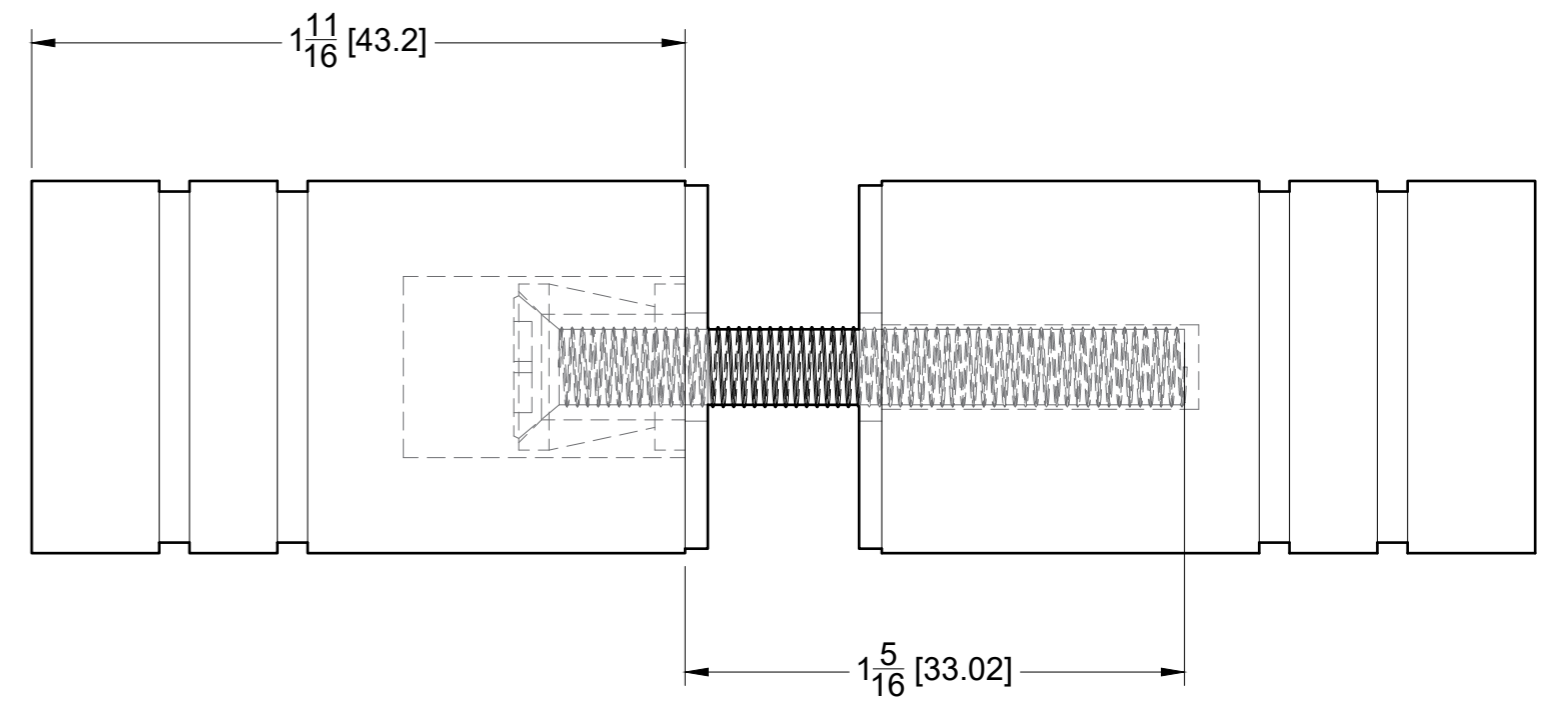

**FRONT VIEW**

**TOP VIEW**

**GLASS CUT OUT**

10101 NW 79th Ave  
Hialeah Gardens, FL 33016  
Phone: (877) 658-9008  
Fax: (888) 280-2285

Product: **Square Back-to-Back Door Knob**  
Code: Z5108  
Material: Solid Brass

**Specifications:**  
Glass thickness: 3/8" (10 mm) to 1/2" (12 mm).  
Cutout required - Tempered glass only  
Includes: Gaskets for installation.

BEFORE PROCEEDING WITH FABRICATION, PLEASE ENSURE THAT YOU VERIFY ALL MEASUREMENTS. IT IS CRUCIAL TO DOUBLE-CHECK THE SPECIFICATIONS TO AVOID ANY DISCREPANCIES. FOR THE MOST UP-TO-DATE TECHNICAL SPECSHEETS AND CUTOUTS, KINDLY VISIT [GLASSHARDWARE.COM](http://GLASSHARDWARE.COM).  
Date: 01/08/25