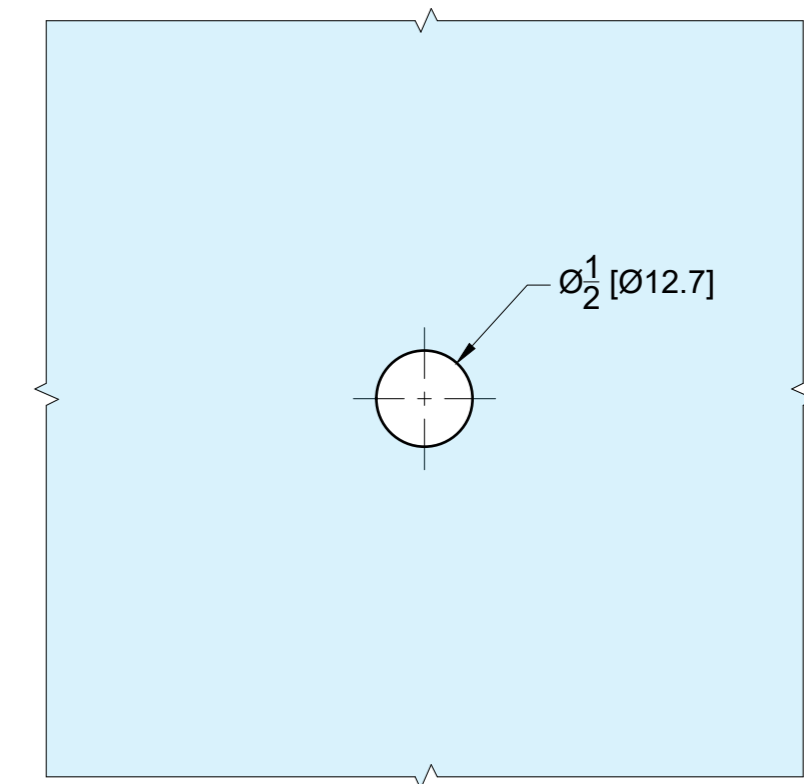

FRONT VIEW

TOP VIEW

GLASS CUT OUT

10101 NW 79th Ave
Hialeah Gardens, FL 33016
Phone: (877) 658-9008

Product: **Modern Ribbed Bow Tie Back-to-Back Door Knob**

Code: Z5107

Material: Solid Brass

Specifications:

Glass thickness: 3/8" (10 mm) to 1/2" (12 mm).
Cutout required - Tempered glass only
Includes: Gaskets for installation

BEFORE PROCEEDING WITH FABRICATION, PLEASE ENSURE THAT YOU VERIFY ALL MEASUREMENTS. IT IS CRUCIAL TO DOUBLE-CHECK THE SPECIFICATIONS TO AVOID ANY DISCREPANCIES. FOR THE MOST UP-TO-DATE TECHNICAL SPECSHEETS AND CUTOUTS, KINDLY VISIT GLASSHARDWARE.COM.