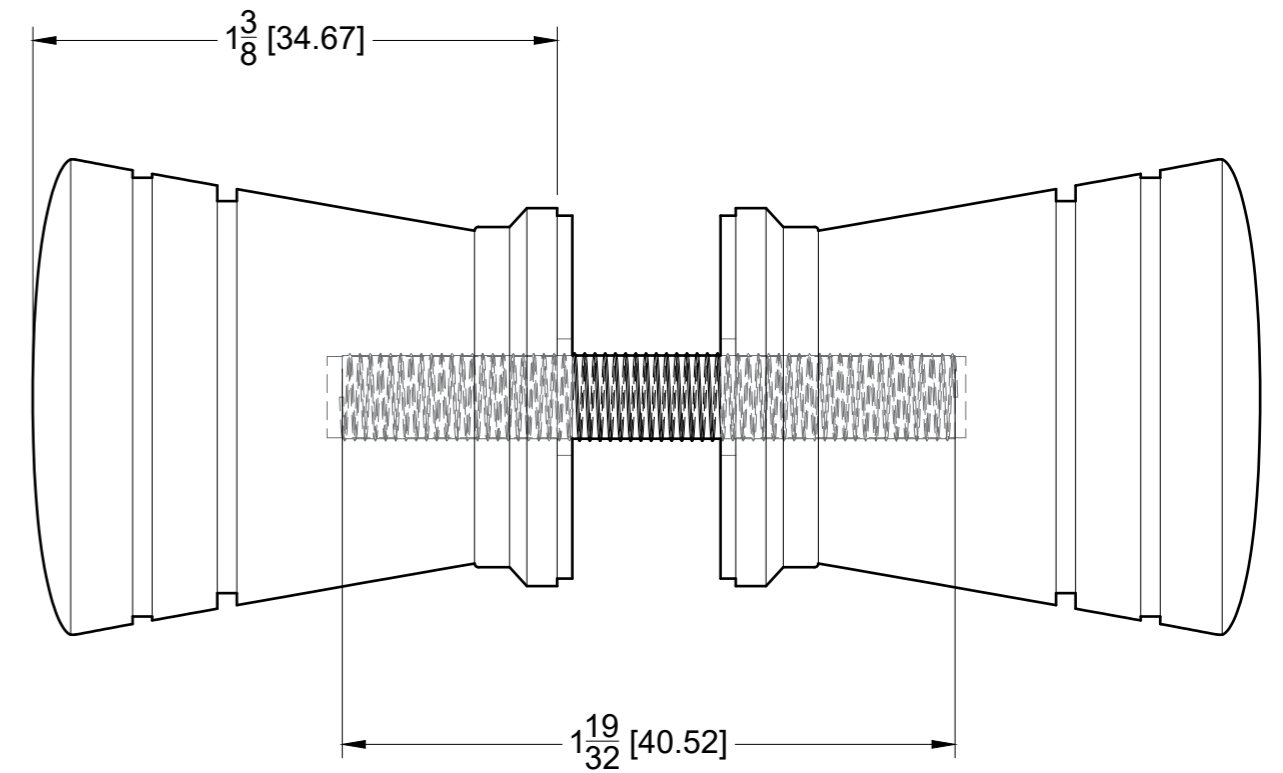

FRONT VIEW

TOP VIEW

GLASS CUT OUT

10101 NW 79th Ave
Hialeah Gardens, FL 33016
Phone: (877) 658-9008

Product: **Modern Ribbed Bow Tie Back-to-Back Door Knob**

Code: Z5107

Material: Solid Brass

Specifications:

Glass thickness: 3/8" (10 mm) to 1/2" (12 mm).
Cutout required - Tempered glass only
Includes: Gaskets for installation

BEFORE PROCEEDING WITH FABRICATION, PLEASE ENSURE THAT YOU VERIFY ALL MEASUREMENTS. IT IS CRUCIAL TO DOUBLE-CHECK THE SPECIFICATIONS TO AVOID ANY DISCREPANCIES. FOR THE MOST UP-TO-DATE TECHNICAL SPECSHEETS AND CUTOUTS, KINDLY VISIT GLASSHARDWARE.COM.