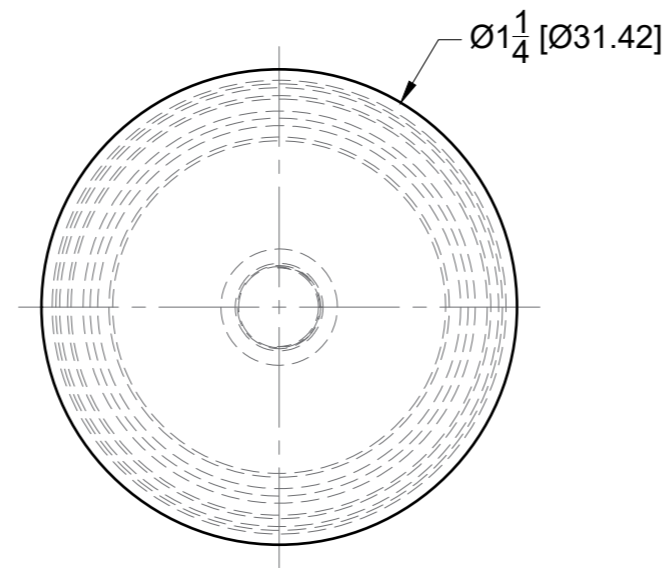

FRONT VIEW

TOP VIEW

GLASS CUT OUT

10101 NW 79th Ave
Hialeah Gardens, FL 33016
Phone: (877) 658-9008

Product: **Modern Ribbed Bow Tie Back-to-Back Door Knob**

Code: Z5107

Material: Solid Brass

Specifications:

Glass thickness: 3/8" (10 mm) to 1/2" (12 mm).
Cutout required - Tempered glass only
Includes: Gaskets for installation

BEFORE PROCEEDING WITH FABRICATION, PLEASE ENSURE THAT YOU VERIFY ALL MEASUREMENTS. IT IS CRUCIAL TO DOUBLE-CHECK THE SPECIFICATIONS TO AVOID ANY DISCREPANCIES. FOR THE MOST UP-TO-DATE TECHNICAL SPECSHEETS AND CUTOUTS, KINDLY VISIT GLASSHARDWARE.COM.