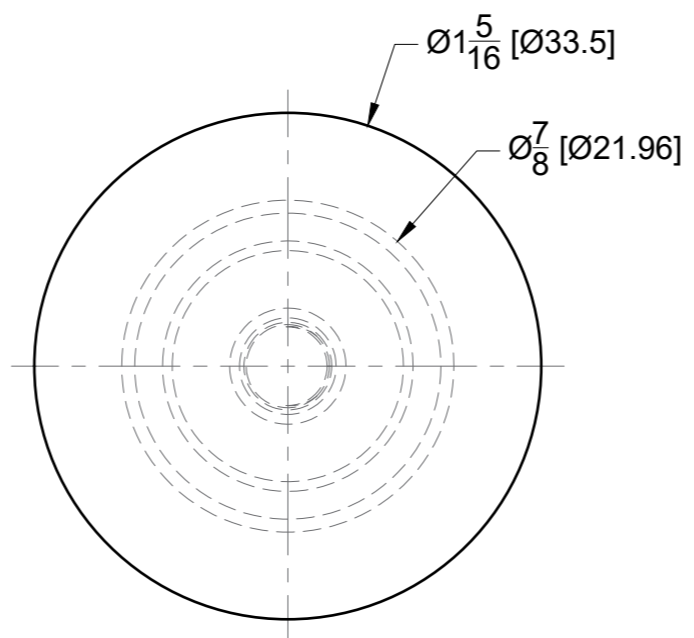

**FRONT VIEW**

**TOP VIEW**

**GLASS CUT OUT**

10101 NW 79th Ave  
Hialeah Gardens, FL 33016  
Phone: (877) 658-9008

Product: **Junior Traditional Back-to-Back Door Knob**  
Code: Z5106  
Material: Solid Brass

Specifications:  
Glass thickness: 3/8" (10 mm) to 1/2" (12 mm).  
Cutout required - Tempered glass only  
Includes: Gaskets for installation.

BEFORE PROCEEDING WITH FABRICATION, PLEASE ENSURE THAT YOU VERIFY ALL MEASUREMENTS. IT IS CRUCIAL TO DOUBLE-CHECK THE SPECIFICATIONS TO AVOID ANY DISCREPANCIES. FOR THE MOST UP-TO-DATE TECHNICAL SPECSHEETS AND CUTOUTS, KINDLY VISIT [GLASSHARDWARE.COM](http://GLASSHARDWARE.COM).  
Date: 01/13/25