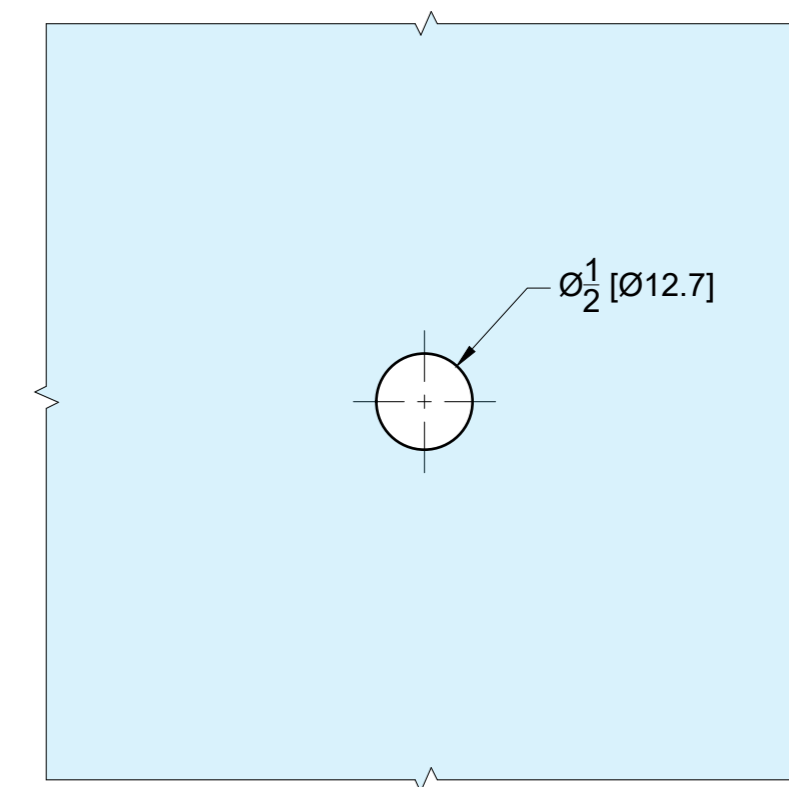

**FRONT VIEW**

**TOP VIEW**

**GLASS CUT OUT**

10101 NW 79th Ave  
Hialeah Gardens, FL 33016  
Phone: (877) 658-9008

Product: **Junior Traditional Back-to-Back Door Knob**  
Code: Z5106  
Material: Solid Brass

Specifications:  
Glass thickness: 3/8" (10 mm) to 1/2" (12 mm).  
Cutout required - Tempered glass only  
Includes: Gaskets for installation.

BEFORE PROCEEDING WITH FABRICATION, PLEASE ENSURE THAT YOU VERIFY ALL MEASUREMENTS. IT IS CRUCIAL TO DOUBLE-CHECK THE SPECIFICATIONS TO AVOID ANY DISCREPANCIES. FOR THE MOST UP-TO-DATE TECHNICAL SPECSHEETS AND CUTOUTS, KINDLY VISIT [GLASSHARDWARE.COM](http://GLASSHARDWARE.COM).  
Date: 01/13/25