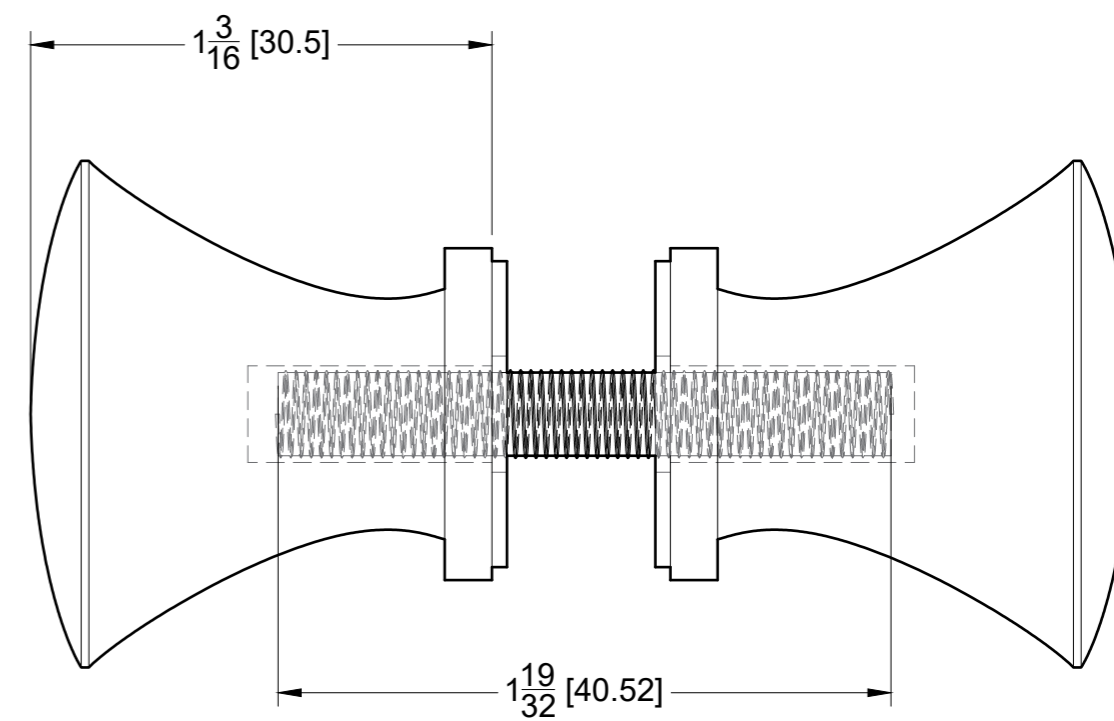

**FRONT VIEW**

**TOP VIEW**

**GLASS CUT OUT**

10101 NW 79th Ave  
Hialeah Gardens, FL 33016  
Phone: (877) 658-9008

Product: **Junior Traditional Back-to-Back Door Knob**  
Code: Z5106  
Material: Solid Brass

Specifications:  
Glass thickness: 3/8" (10 mm) to 1/2" (12 mm).  
Cutout required - Tempered glass only  
Includes: Gaskets for installation.

BEFORE PROCEEDING WITH FABRICATION, PLEASE ENSURE THAT YOU VERIFY ALL MEASUREMENTS. IT IS CRUCIAL TO DOUBLE-CHECK THE SPECIFICATIONS TO AVOID ANY DISCREPANCIES. FOR THE MOST UP-TO-DATE TECHNICAL SPECSHEETS AND CUTOUTS, KINDLY VISIT [GLASSHARDWARE.COM](http://GLASSHARDWARE.COM).  
Date: 01/13/25