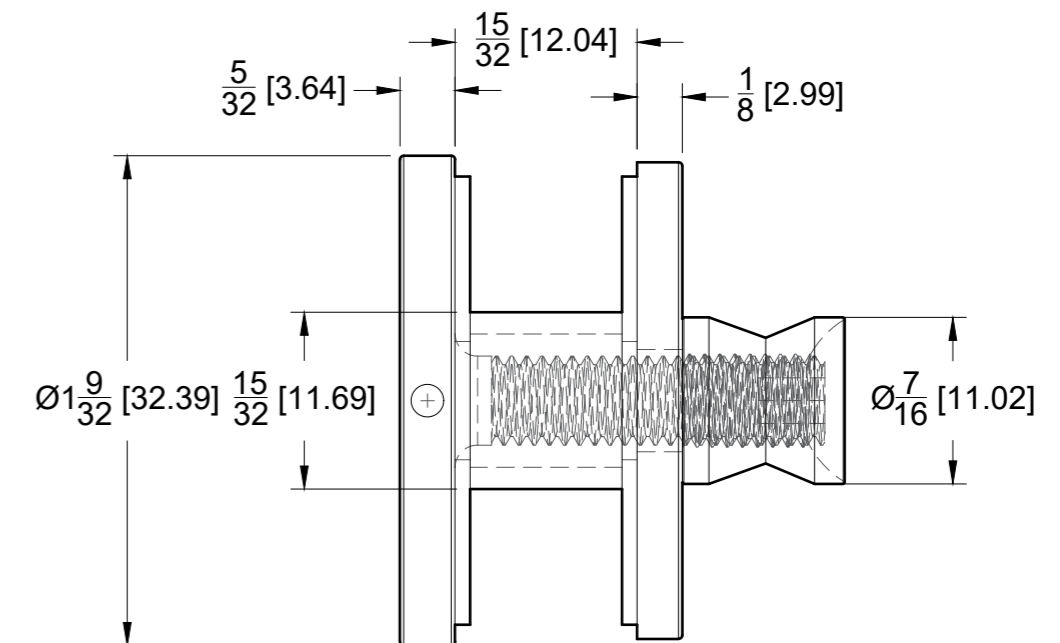

FRONT VIEW

SIDE VIEW

10101 NW 79th Ave
 Hialeah Gardens, FL 33016
 Phone: (877) 658-9008

Product: **Cap Fittings for Round Pull Handle and Towel Bar with Cone Bolt**

Code: TBCAP

Material: 304 Stainless Steel

Specifications:

Glass thickness: 3/8" (10 mm) to 1/2" (12 mm).
 Cutout required - Tempered glass only

Includes: Two cap fittings. Gaskets and screw for installation included.

BEFORE PROCEEDING WITH FABRICATION, PLEASE ENSURE THAT YOU VERIFY ALL MEASUREMENTS. IT IS CRUCIAL TO DOUBLE-CHECK THE SPECIFICATIONS TO AVOID ANY DISCREPANCIES. FOR THE MOST UP-TO-DATE TECHNICAL SPECSHEETS AND CUTOUTS, KINDLY VISIT GLASSHARDWARE.COM.