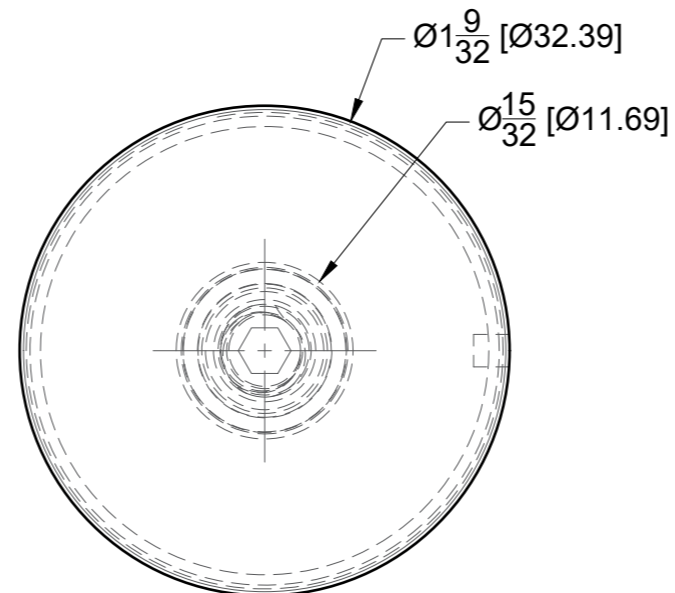

FRONT VIEW

SIDE VIEW

10101 NW 79th Ave
 Hialeah Gardens, FL 33016
 Phone: (877) 658-9008

Product: **Cap Fittings for Round Pull Handle and Towel Bar with Cone Bolt**

Code: TBCAP

Material: 304 Stainless Steel

Specifications:

Glass thickness: 3/8" (10 mm) to 1/2" (12 mm).
 Cutout required - Tempered glass only

Includes: Two cap fittings. Gaskets and screw for installation included.

BEFORE PROCEEDING WITH FABRICATION, PLEASE ENSURE THAT YOU VERIFY ALL MEASUREMENTS. IT IS CRUCIAL TO DOUBLE-CHECK THE SPECIFICATIONS TO AVOID ANY DISCREPANCIES. FOR THE MOST UP-TO-DATE TECHNICAL SPECSHEETS AND CUTOUTS, KINDLY VISIT GLASSHARDWARE.COM.