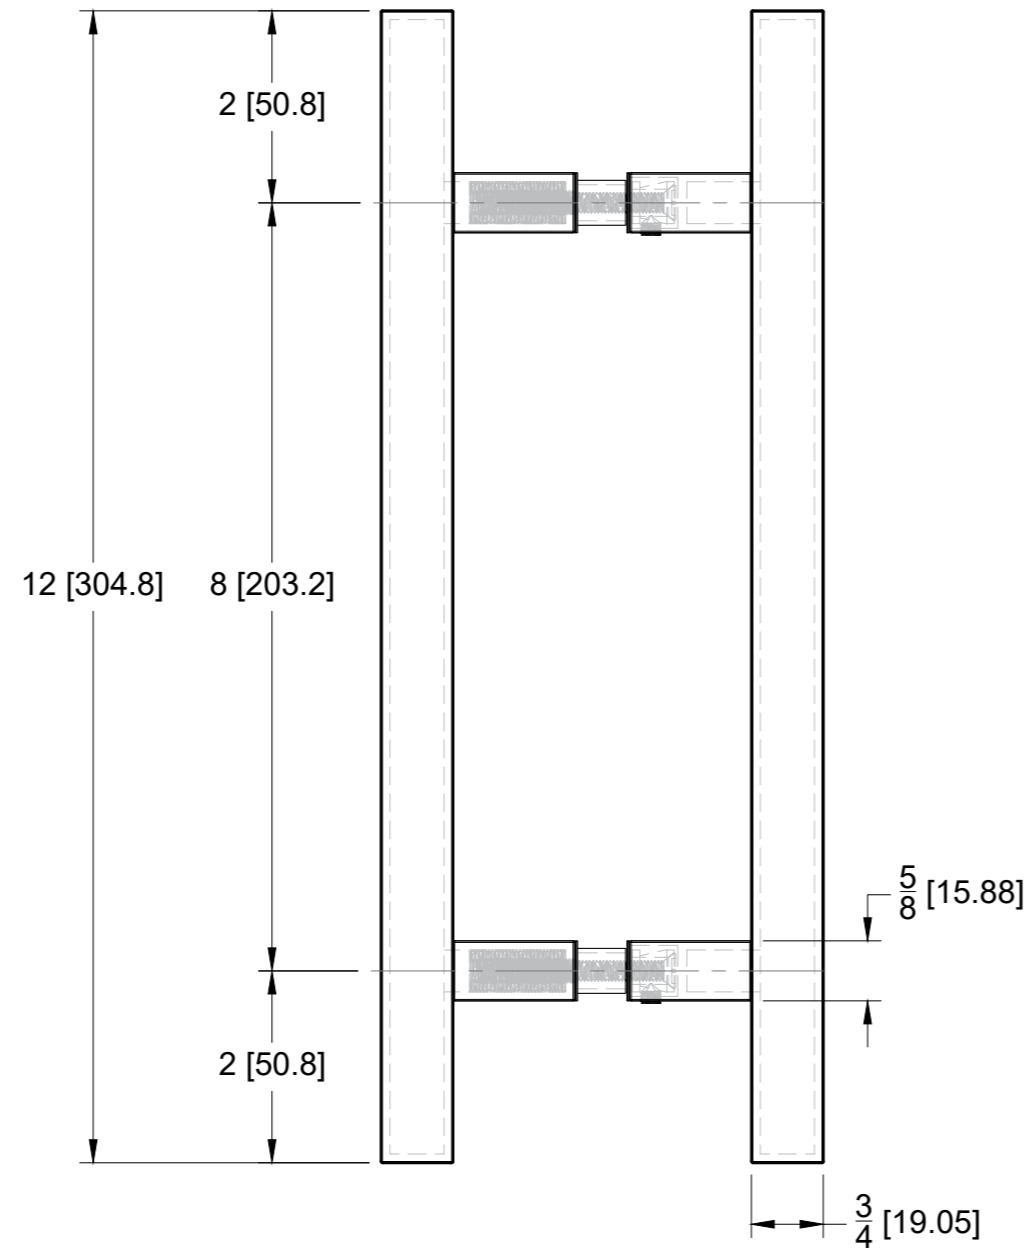

TOP VIEW

FRONT VIEW

SIDE VIEW

GLASS CUT OUT

10101 NW 79th Ave
Hialeah Gardens, FL 33016
Phone: (877) 658-9008

Product: **8" Center-to-Center Square Ladder Handle**

Code: SQLH8X8

Material: 304 Stainless Steel

Specifications:

Glass thickness: 3/8" (10 mm) to 1/2" (12 mm).
Cutout required - Tempered glass only
Includes: Gaskets for installation

BEFORE PROCEEDING WITH FABRICATION, PLEASE ENSURE THAT YOU VERIFY ALL MEASUREMENTS. IT IS CRUCIAL TO DOUBLE-CHECK THE SPECIFICATIONS TO AVOID ANY DISCREPANCIES. FOR THE MOST UP-TO-DATE TECHNICAL SPECSHEETS AND CUTOUTS, KINDLY VISIT GLASSHARDWARE.COM.