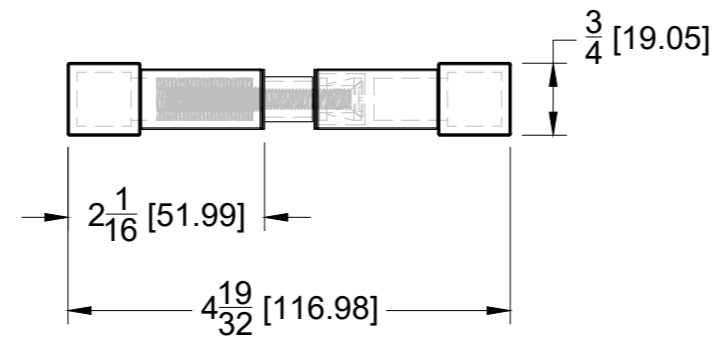

TOP VIEW

FRONT VIEW

SIDE VIEW

GLASS CUT OUT

10101 NW 79th Ave
Hialeah Gardens, FL 33016
Phone: (877) 658-9008

Product: **8" Center-to-Center Square Ladder Handle**

Code: SQLH8X8

Material: 304 Stainless Steel

Specifications:

Glass thickness: 3/8" (10 mm) to 1/2" (12 mm).
Cutout required - Tempered glass only
Includes: Gaskets for installation

BEFORE PROCEEDING WITH FABRICATION, PLEASE ENSURE THAT YOU VERIFY ALL MEASUREMENTS. IT IS CRUCIAL TO DOUBLE-CHECK THE SPECIFICATIONS TO AVOID ANY DISCREPANCIES. FOR THE MOST UP-TO-DATE TECHNICAL SPECSHEETS AND CUTOUTS, KINDLY VISIT GLASSHARDWARE.COM.