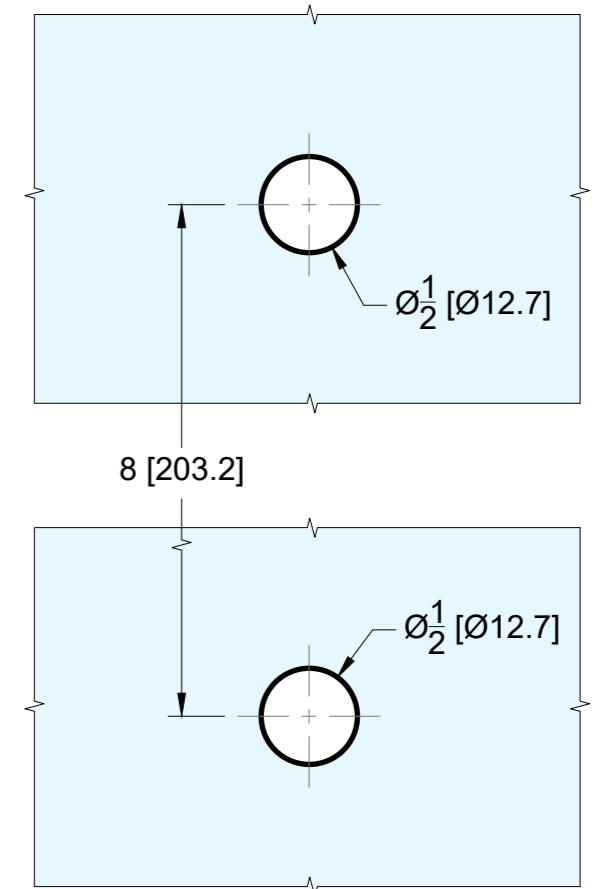

TOP VIEW

FRONT VIEW

SIDE VIEW

GLASS CUT OUT

10101 NW 79th Ave
Hialeah Gardens, FL 33016
Phone: (877) 658-9008

Product: **8" Center-to-Center Square Ladder Handle**

Code: SQLH8X8

Material: 304 Stainless Steel

Specifications:

Glass thickness: 3/8" (10 mm) to 1/2" (12 mm).
Cutout required - Tempered glass only
Includes: Gaskets for installation

BEFORE PROCEEDING WITH FABRICATION, PLEASE ENSURE THAT YOU VERIFY ALL MEASUREMENTS. IT IS CRUCIAL TO DOUBLE-CHECK THE SPECIFICATIONS TO AVOID ANY DISCREPANCIES. FOR THE MOST UP-TO-DATE TECHNICAL SPECSHEETS AND CUTOUTS, KINDLY VISIT GLASSHARDWARE.COM.