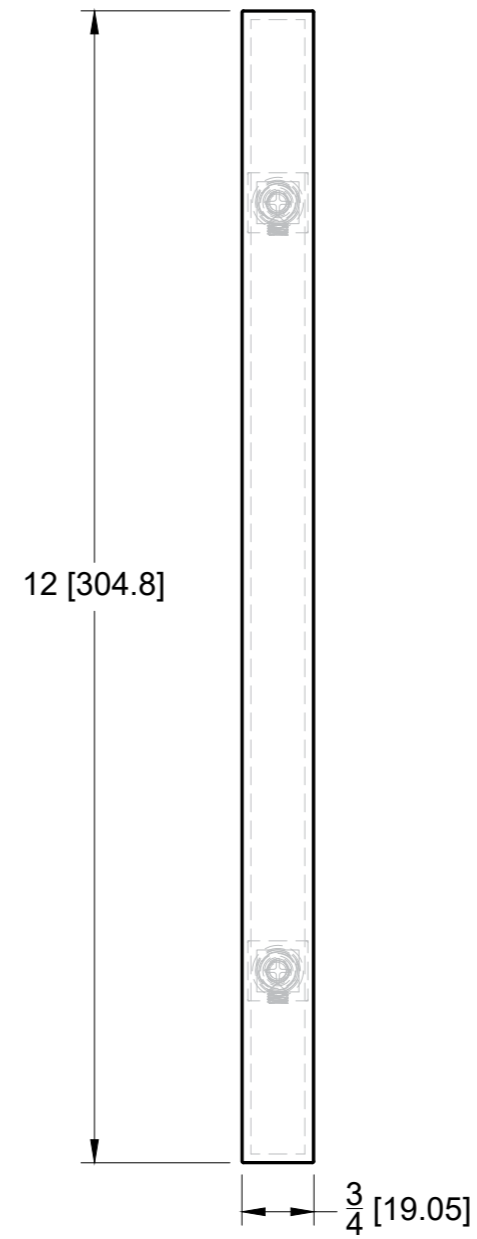

TOP VIEW

FRONT VIEW

SIDE VIEW

GLASS CUT OUT

10101 NW 79th Ave
Hialeah Gardens, FL 33016
Phone: (877) 658-9008

Product: **8" Center-to-Center Square Ladder Handle**

Code: SQLH8X8

Material: 304 Stainless Steel

Specifications:

Glass thickness: 3/8" (10 mm) to 1/2" (12 mm).
Cutout required - Tempered glass only
Includes: Gaskets for installation

BEFORE PROCEEDING WITH FABRICATION, PLEASE ENSURE THAT YOU VERIFY ALL MEASUREMENTS. IT IS CRUCIAL TO DOUBLE-CHECK THE SPECIFICATIONS TO AVOID ANY DISCREPANCIES. FOR THE MOST UP-TO-DATE TECHNICAL SPECSHEETS AND CUTOUTS, KINDLY VISIT GLASSHARDWARE.COM.