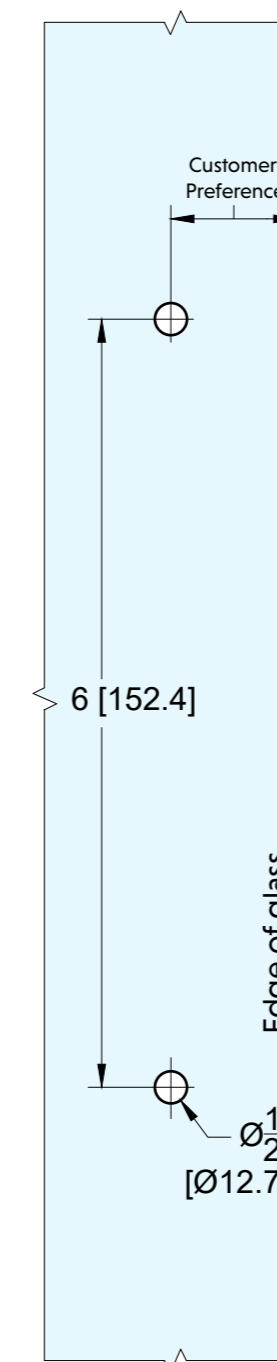

SIDE VIEW

GLASS CUT OUT

10101 NW 79th Ave
Hialeah Gardens, FL 33016
Phone: (877) 658-9008

Product:

6" Square Pull Handle

Code: SP606

Material: 304 Stainless Steel

Specifications:

Glass thickness: 3/8" (10 mm) to 1/2" (12 mm).
Cutout required - Tempered glass only
Includes: Gaskets for installation

BEFORE PROCEEDING WITH FABRICATION, PLEASE ENSURE THAT YOU VERIFY ALL MEASUREMENTS. IT IS CRUCIAL TO DOUBLE-CHECK THE SPECIFICATIONS TO AVOID ANY DISCREPANCIES. FOR THE MOST UP-TO-DATE TECHNICAL SPECSHEETS AND CUTOUTS, KINDLY VISIT GLASSHARDWARE.COM.