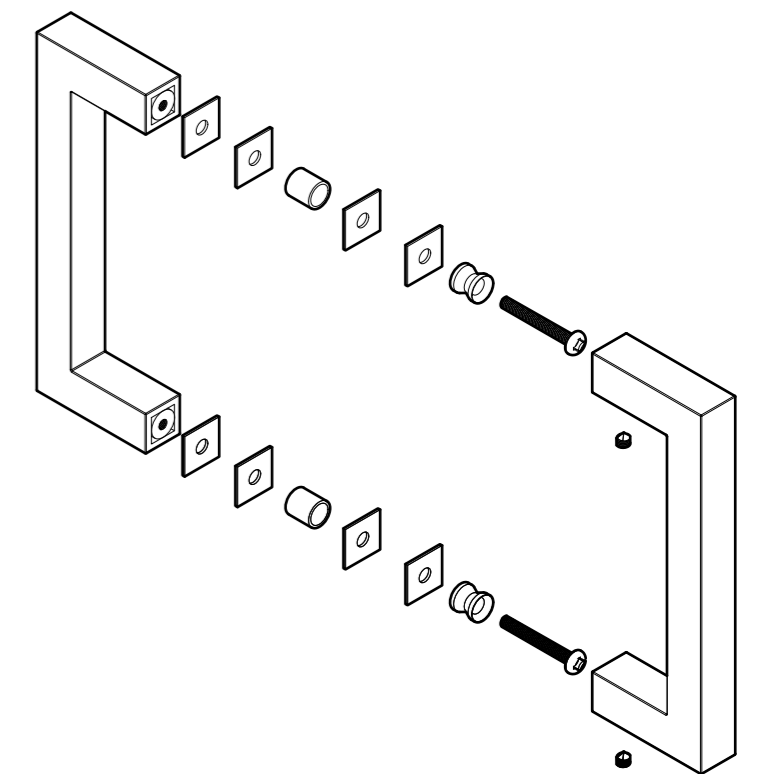

SIDE VIEW

GLASS CUT OUT

10101 NW 79th Ave
Hialeah Gardens, FL 33016
Phone: (877) 658-9008

Product:

6" Square Pull Handle

Code: SP606

Material: 304 Stainless Steel

Specifications:

Glass thickness: 3/8" (10 mm) to 1/2" (12 mm).
Cutout required - Tempered glass only
Includes: Gaskets for installation

BEFORE PROCEEDING WITH FABRICATION, PLEASE ENSURE THAT YOU VERIFY ALL MEASUREMENTS. IT IS CRUCIAL TO DOUBLE-CHECK THE SPECIFICATIONS TO AVOID ANY DISCREPANCIES. FOR THE MOST UP-TO-DATE TECHNICAL SPECSHEETS AND CUTOUTS, KINDLY VISIT GLASSHARDWARE.COM.