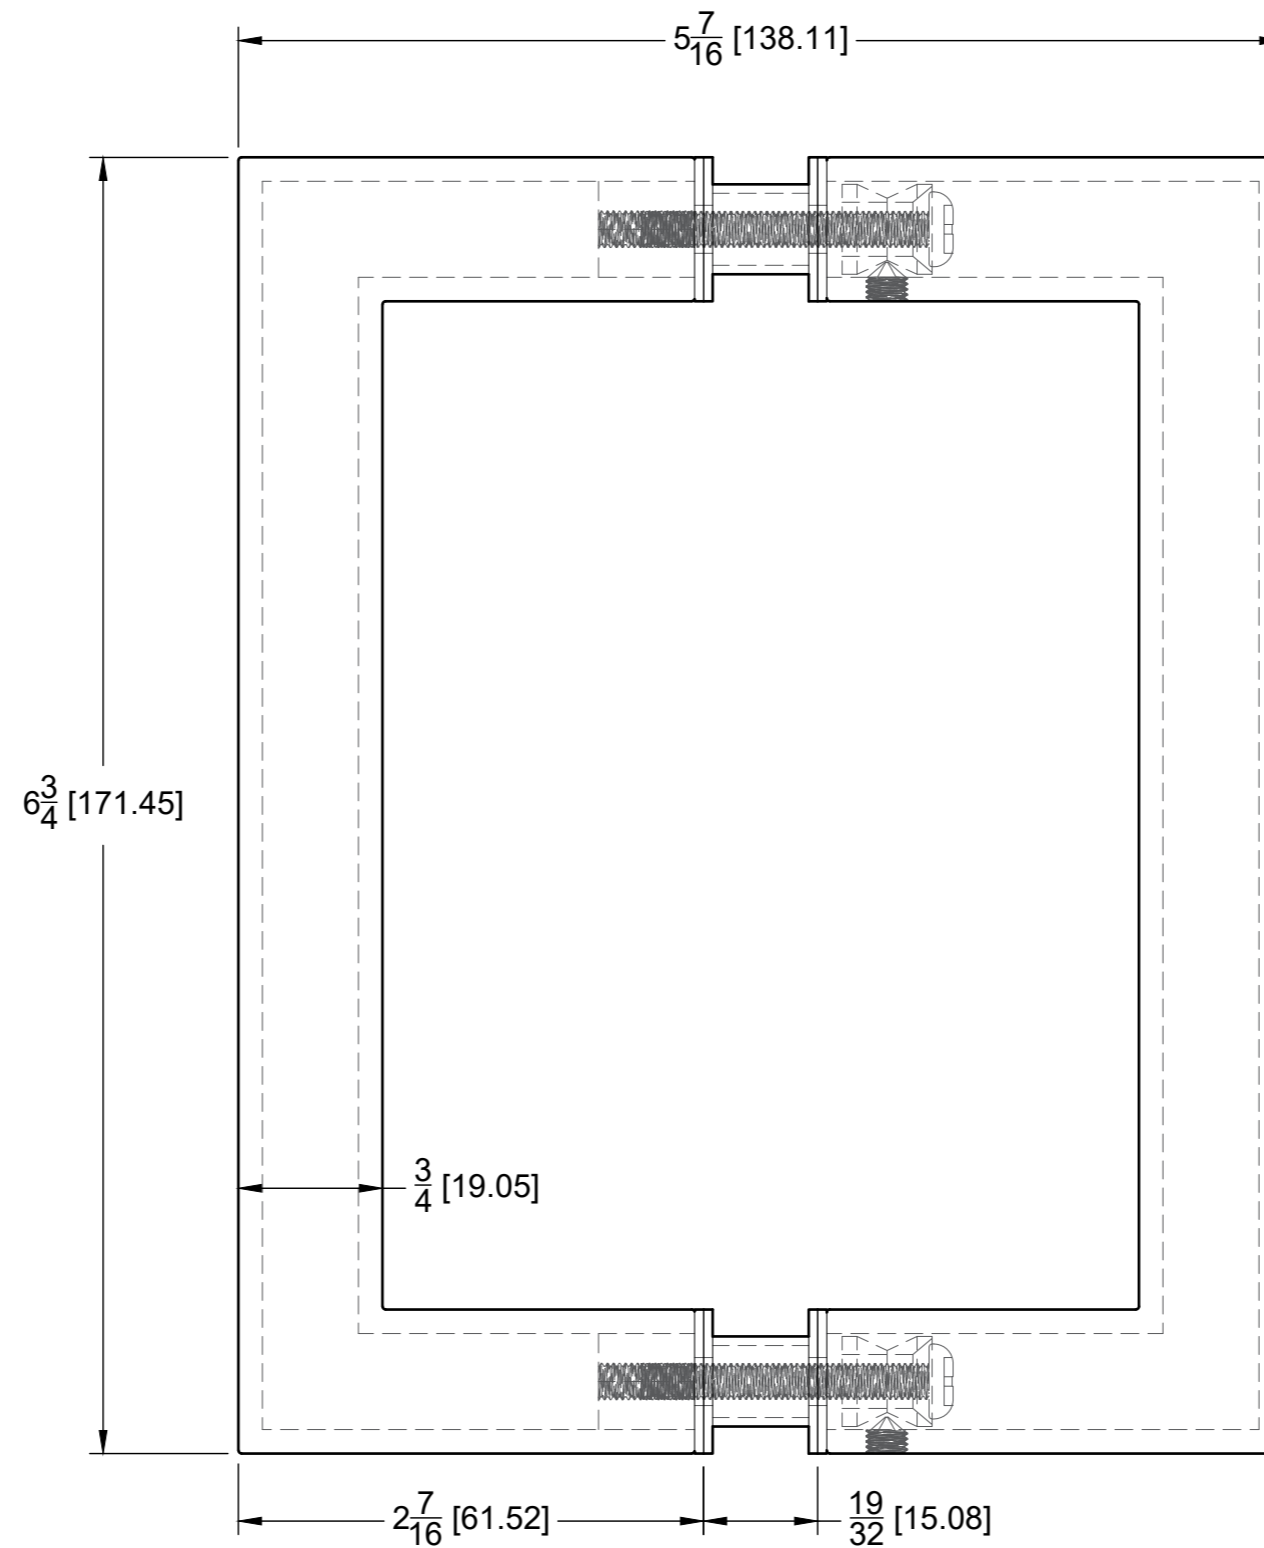

SIDE VIEW

GLASS CUT OUT

10101 NW 79th Ave
Hialeah Gardens, FL 33016
Phone: (877) 658-9008

Product:

6" Square Pull Handle

Code: SP606

Material: 304 Stainless Steel

Specifications:

Glass thickness: 3/8" (10 mm) to 1/2" (12 mm).
Cutout required - Tempered glass only
Includes: Gaskets for installation

BEFORE PROCEEDING WITH FABRICATION, PLEASE ENSURE THAT YOU VERIFY ALL MEASUREMENTS. IT IS CRUCIAL TO DOUBLE-CHECK THE SPECIFICATIONS TO AVOID ANY DISCREPANCIES. FOR THE MOST UP-TO-DATE TECHNICAL SPECSHEETS AND CUTOUTS, KINDLY VISIT GLASSHARDWARE.COM.