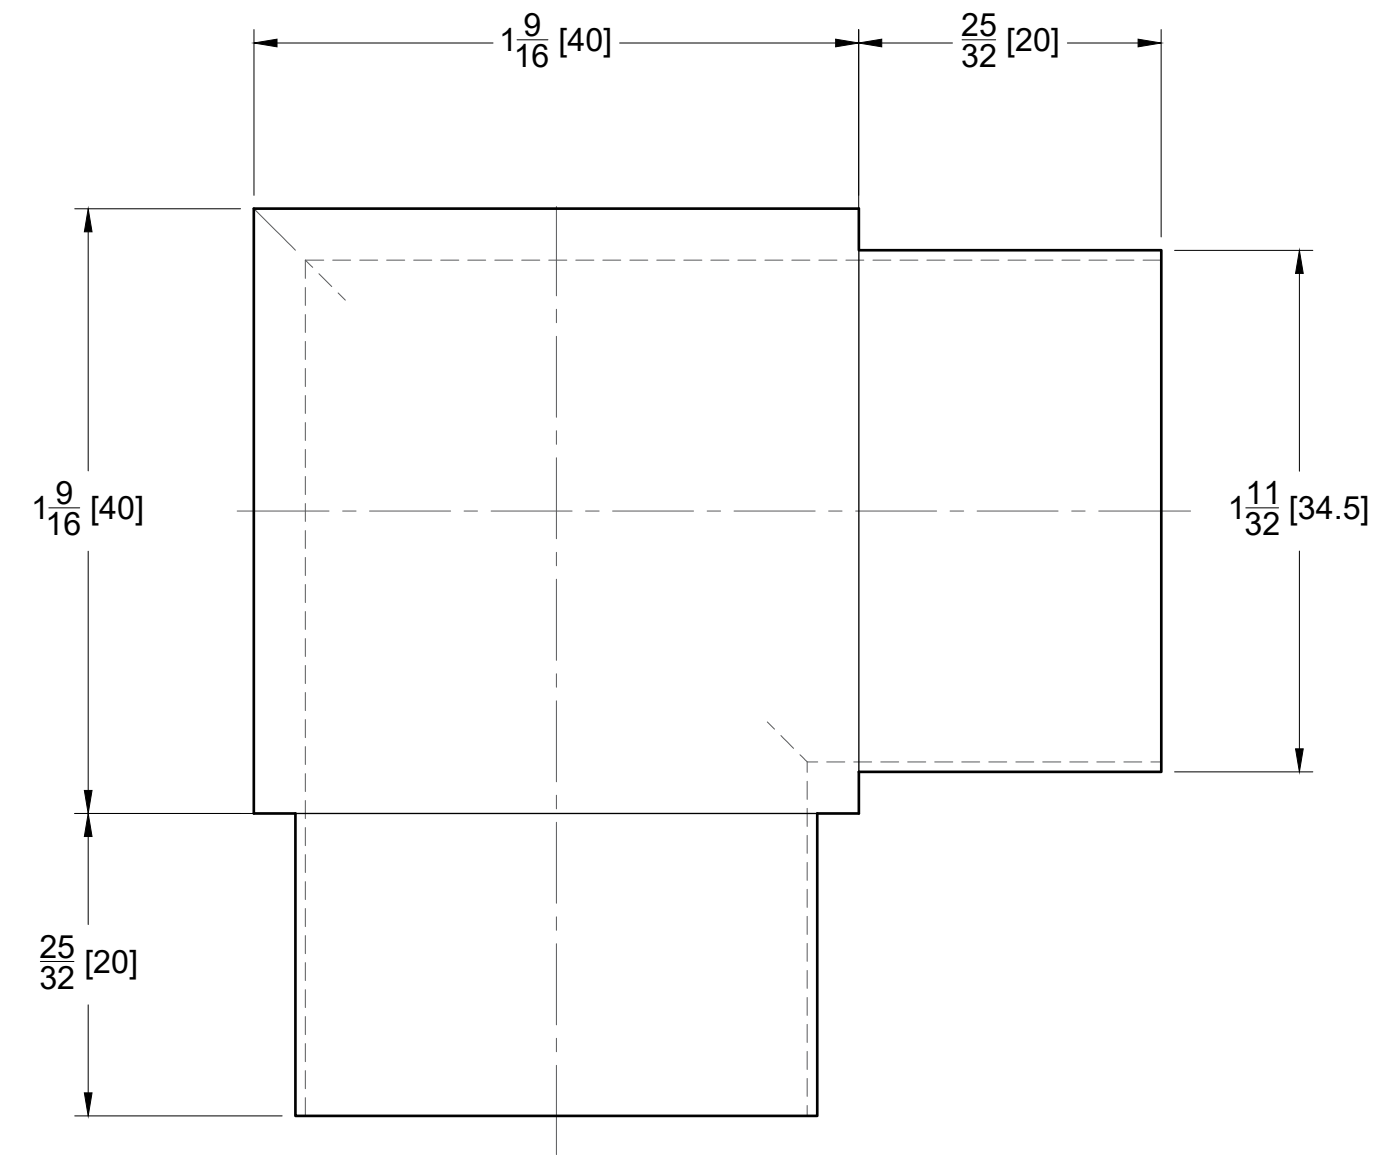

TOP VIEW

SIDE VIEW

10101 NW 79th Ave  
 Hialeah Gardens, FL 33016  
 Phone: (877) 658-9008

Product: **90 Degree Connector for Square Handrail**  
 Code: R4713      Material: 316L Stainless Steel

Specifications:  
 Includes: One 90 Degree Connector for Square Handrail