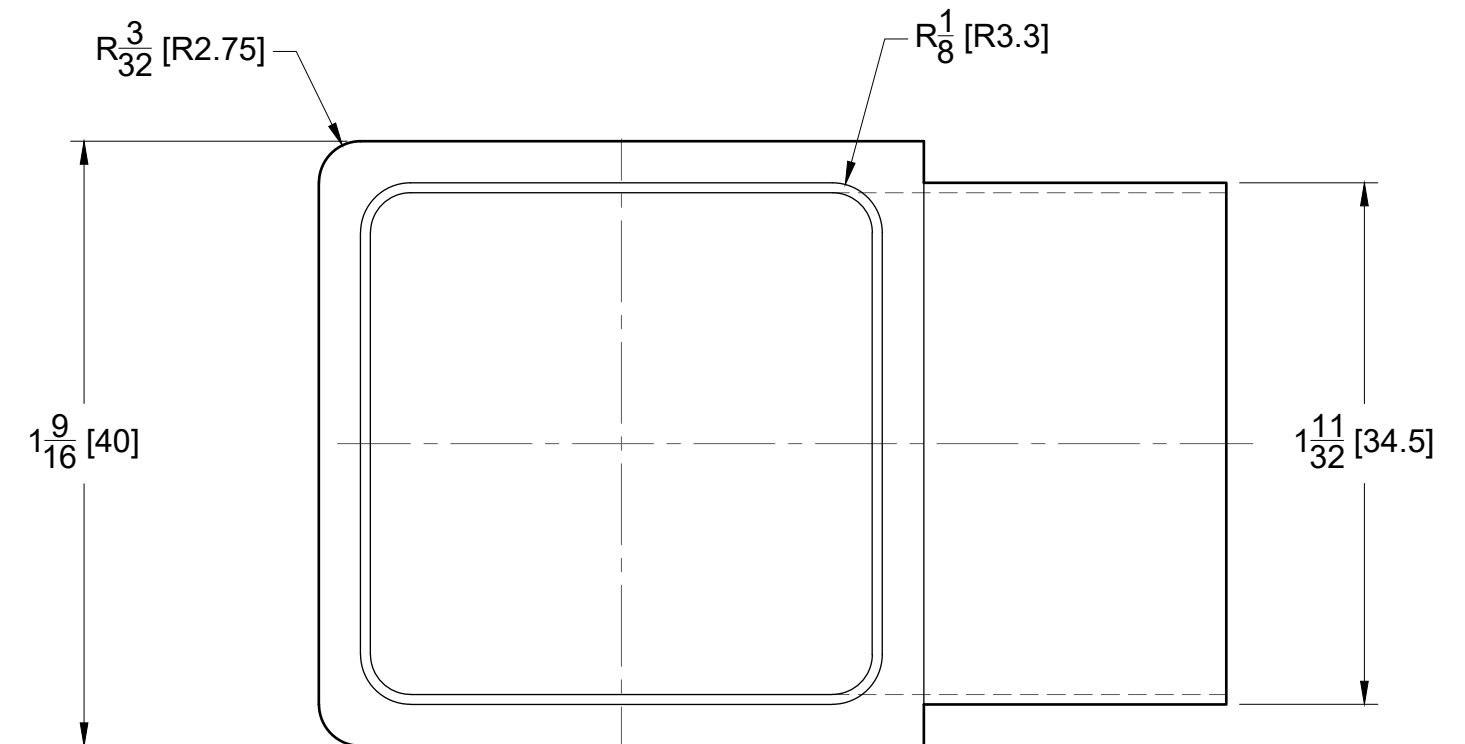

TOP VIEW

SIDE VIEW

10101 NW 79th Ave  
 Hialeah Gardens, FL 33016  
 Phone: (877) 658-9008

Product: **90 Degree Connector for Square Handrail**  
 Code: R4713      Material: 316L Stainless Steel

Specifications:  
 Includes: One 90 Degree Connector for Square Handrail