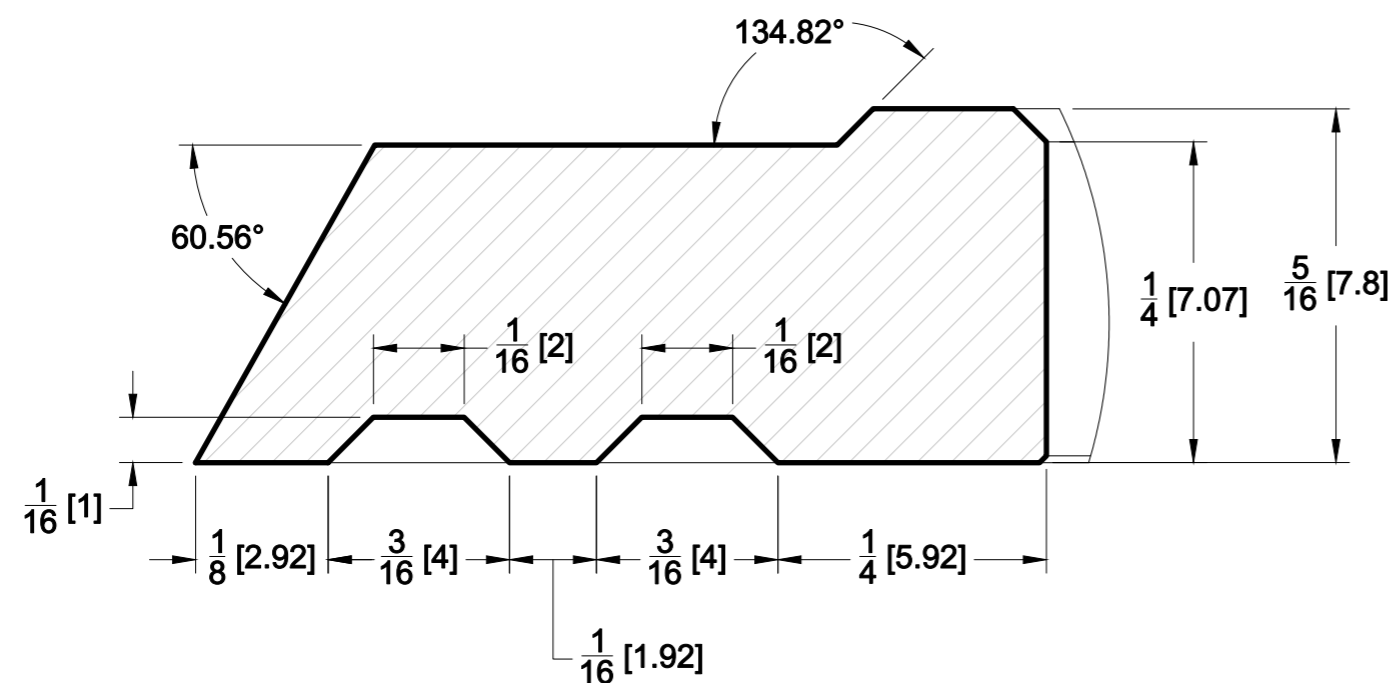

TOP VIEW

DETAIL B

FRONT VIEW

SECTION A

10101 NW 79th Ave  
Hialeah Gardens, FL 33016  
Phone: (877) 658-9008

Product: **Drainage Spacer for IGT Aluminum Base Shoe**

Code: R351

Material: Aluminum

Specifications:  
See details above.

Includes: One Drainage Spacer.

BEFORE PROCEEDING WITH FABRICATION, PLEASE ENSURE THAT YOU VERIFY ALL MEASUREMENTS. IT IS CRUCIAL TO DOUBLE-CHECK THE SPECIFICATIONS TO AVOID ANY DISCREPANCIES. FOR THE MOST UP-TO-DATE TECHNICAL SPECSHEETS AND CUTOUTS, KINDLY VISIT [GLASSHARDWARE.COM](http://GLASSHARDWARE.COM)