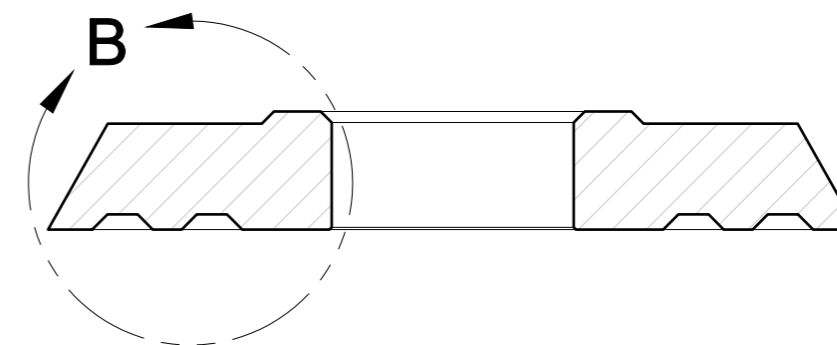

TOP VIEW

DETAIL B

FRONT VIEW

SECTION A

10101 NW 79th Ave  
Hialeah Gardens, FL 33016  
Phone: (877) 658-9008

Product: **Drainage Spacer for IGT Aluminum Base Shoe**

Code: R351

Material: Aluminum

Specifications:  
See details above.

Includes: One Drainage Spacer.

BEFORE PROCEEDING WITH FABRICATION, PLEASE ENSURE THAT YOU VERIFY ALL MEASUREMENTS. IT IS CRUCIAL TO DOUBLE-CHECK THE SPECIFICATIONS TO AVOID ANY DISCREPANCIES. FOR THE MOST UP-TO-DATE TECHNICAL SPECSHEETS AND CUTOUTS, KINDLY VISIT [GLASSHARDWARE.COM](http://GLASSHARDWARE.COM)