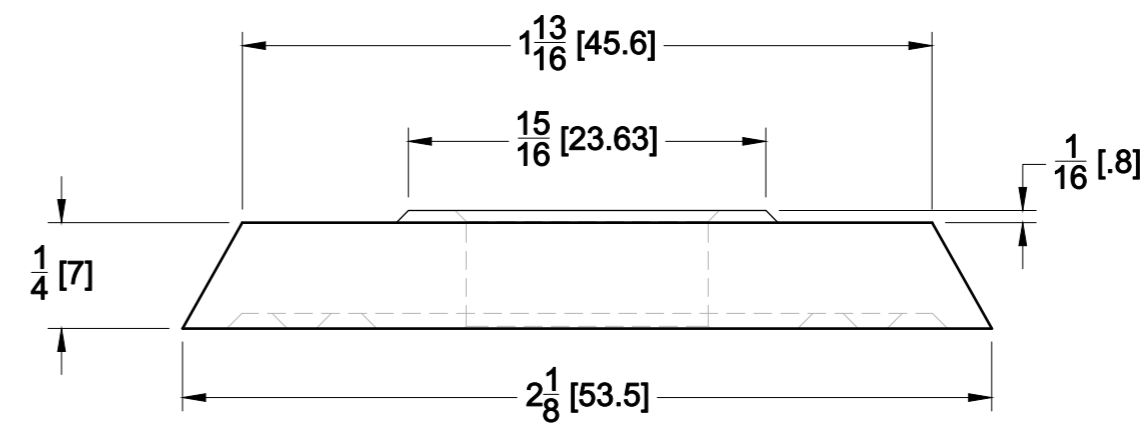

TOP VIEW

DETAIL B

FRONT VIEW

SECTION A

10101 NW 79th Ave  
Hialeah Gardens, FL 33016  
Phone: (877) 658-9008

Product: **Drainage Spacer for IGT Aluminum Base Shoe**

Code: R351

Material: Aluminum

Specifications:  
See details above.

Includes: One Drainage Spacer.

BEFORE PROCEEDING WITH FABRICATION, PLEASE ENSURE THAT YOU VERIFY ALL MEASUREMENTS. IT IS CRUCIAL TO DOUBLE-CHECK THE SPECIFICATIONS TO AVOID ANY DISCREPANCIES. FOR THE MOST UP-TO-DATE TECHNICAL SPECSHEETS AND CUTOUTS, KINDLY VISIT [GLASSHARDWARE.COM](http://GLASSHARDWARE.COM)