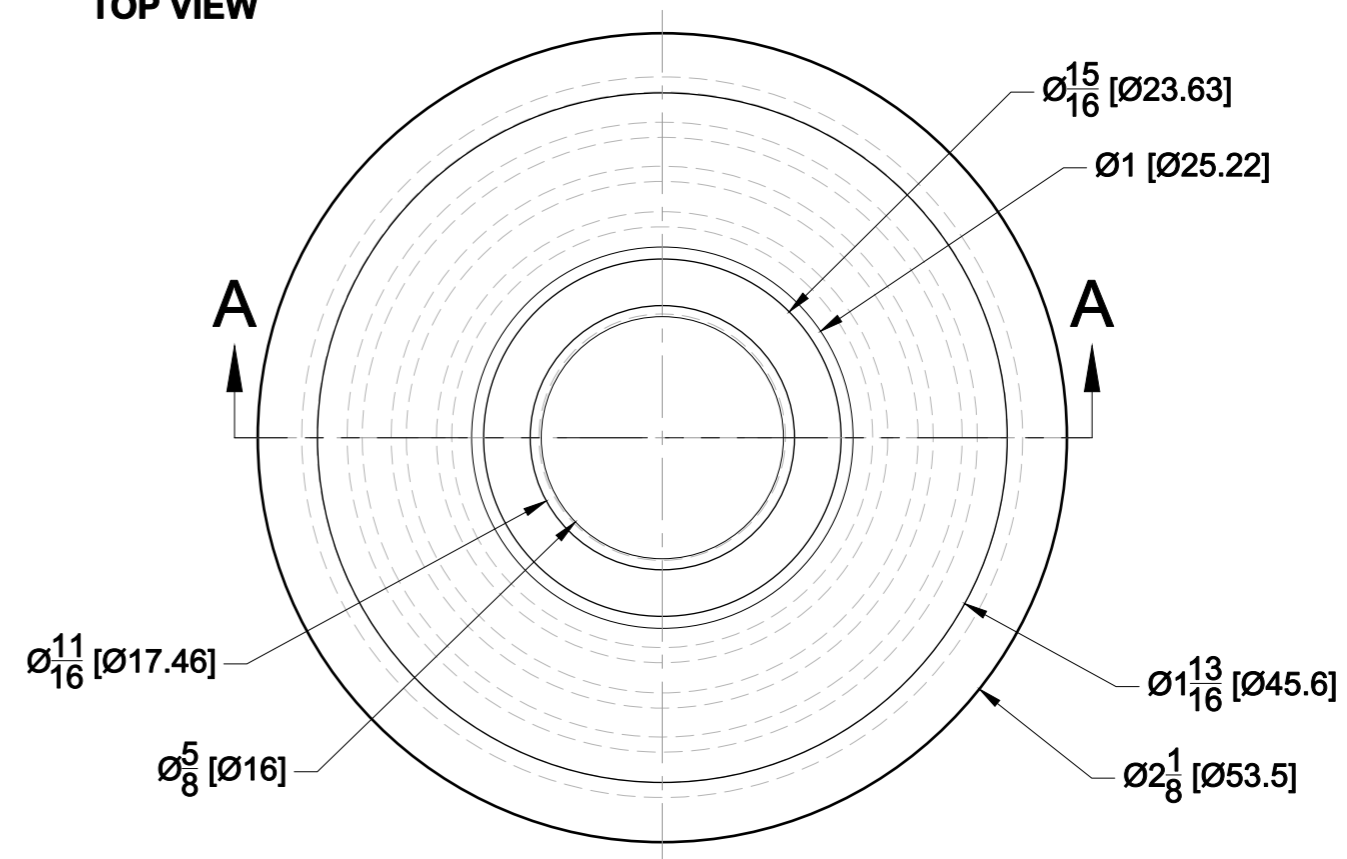

TOP VIEW

DETAIL B

FRONT VIEW

SECTION A

10101 NW 79th Ave  
Hialeah Gardens, FL 33016  
Phone: (877) 658-9008

Product: **Drainage Spacer for IGT Aluminum Base Shoe**

Code: R351

Material: Aluminum

Specifications:  
See details above.

Includes: One Drainage Spacer.

BEFORE PROCEEDING WITH FABRICATION, PLEASE ENSURE THAT YOU VERIFY ALL MEASUREMENTS. IT IS CRUCIAL TO DOUBLE-CHECK THE SPECIFICATIONS TO AVOID ANY DISCREPANCIES. FOR THE MOST UP-TO-DATE TECHNICAL SPECSHEETS AND CUTOUTS, KINDLY VISIT [GLASSHARDWARE.COM](http://GLASSHARDWARE.COM)