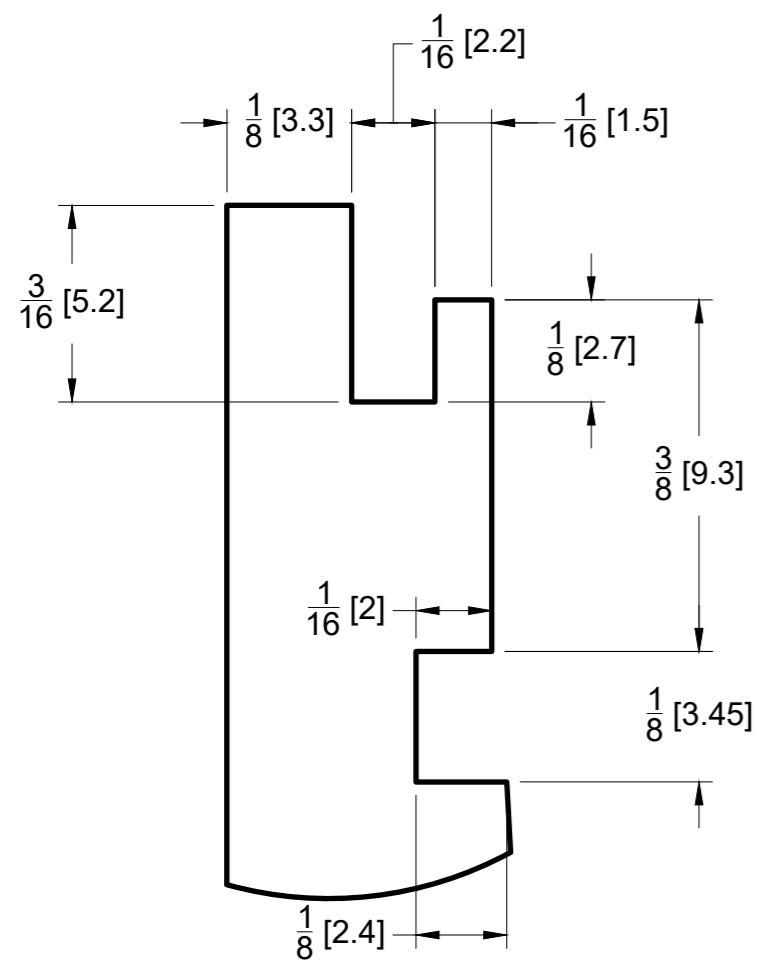

SIDE VIEW

TOP VIEW

FRONT VIEW

10101 NW 79th Ave
Hialeah Gardens, FL 33016
Phone: (877) 658-9008

Product: **19' 8" IGT Aluminum Base Shoe**

Code: R135

Material: Aluminum

Specifications:

Glass thickness: 1/2" (12.7 mm) 9/16" (14.3 mm) and 3/4" (19.05 mm).

Includes: One 19' 8" IGT Aluminum Base Shoe.

BEFORE PROCEEDING WITH FABRICATION, PLEASE ENSURE THAT YOU VERIFY ALL MEASUREMENTS. IT IS CRUCIAL TO DOUBLE-CHECK THE SPECIFICATIONS TO AVOID ANY DISCREPANCIES. FOR THE MOST UP-TO-DATE TECHNICAL SPECSHEETS AND CUTOUTS, KINDLY VISIT GLASSHARDWARE.COM

Date: 01/29/26

Sheet N°: 1/2

DETAIL A

DETAIL B

DETAIL C

10101 NW 79th Ave
Hialeah Gardens, FL 33016
Phone: (877) 658-9008

Product: **19' 8" IGT Aluminum Base Shoe**

Code: R135

Material: Aluminum

Specifications:

Glass thickness: $\frac{1}{2}$ " (12.7 mm) $\frac{9}{16}$ " (14.3 mm) and $\frac{3}{4}$ " (19.05 mm).

Includes: One 19' 8" IGT Aluminum Base Shoe.

BEFORE PROCEEDING WITH FABRICATION, PLEASE ENSURE THAT YOU VERIFY ALL MEASUREMENTS. IT IS CRUCIAL TO DOUBLE-CHECK THE SPECIFICATIONS TO AVOID ANY DISCREPANCIES. FOR THE MOST UP-TO-DATE TECHNICAL SPECSHEETS AND CUTOUTS, KINDLY VISIT GLASSHARDWARE.COM