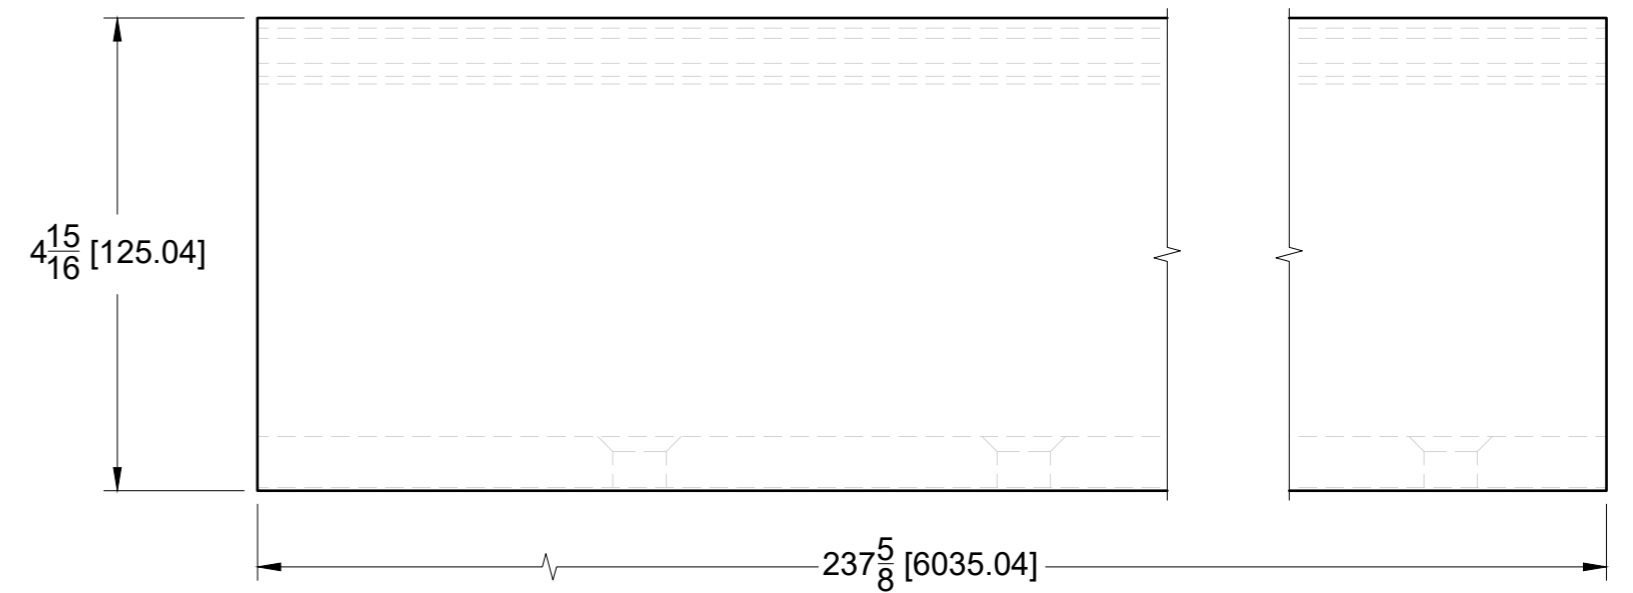

SIDE VIEW

TOP VIEW

FRONT VIEW

10101 NW 79th Ave
Hialeah Gardens, FL 33016
Phone: (877) 658-9008

Product: **19' 8" IGT Aluminum Base Shoe**

Code: R135

Material: Aluminum

Specifications:

Glass thickness: 1/2" (12.7 mm) 9/16" (14.3 mm) and 3/4" (19.05 mm).

Includes: One 19' 8" IGT Aluminum Base Shoe.

BEFORE PROCEEDING WITH FABRICATION, PLEASE ENSURE THAT YOU VERIFY ALL MEASUREMENTS. IT IS CRUCIAL TO DOUBLE-CHECK THE SPECIFICATIONS TO AVOID ANY DISCREPANCIES. FOR THE MOST UP-TO-DATE TECHNICAL SPECSHEETS AND CUTOUTS, KINDLY VISIT GLASSHARDWARE.COM

Date: 01/29/26

Sheet N°: 1/2

DETAIL A

DETAIL B

DETAIL C

10101 NW 79th Ave
Hialeah Gardens, FL 33016
Phone: (877) 658-9008

Product: **19' 8" IGT Aluminum Base Shoe**

Code: R135

Material: Aluminum

Specifications:

Glass thickness: $\frac{1}{2}$ " (12.7 mm) $\frac{9}{16}$ " (14.3 mm) and $\frac{3}{4}$ " (19.05 mm).

Includes: One 19' 8" IGT Aluminum Base Shoe.

BEFORE PROCEEDING WITH FABRICATION, PLEASE ENSURE THAT YOU VERIFY ALL MEASUREMENTS. IT IS CRUCIAL TO DOUBLE-CHECK THE SPECIFICATIONS TO AVOID ANY DISCREPANCIES. FOR THE MOST UP-TO-DATE TECHNICAL SPECSHEETS AND CUTOUTS, KINDLY VISIT GLASSHARDWARE.COM