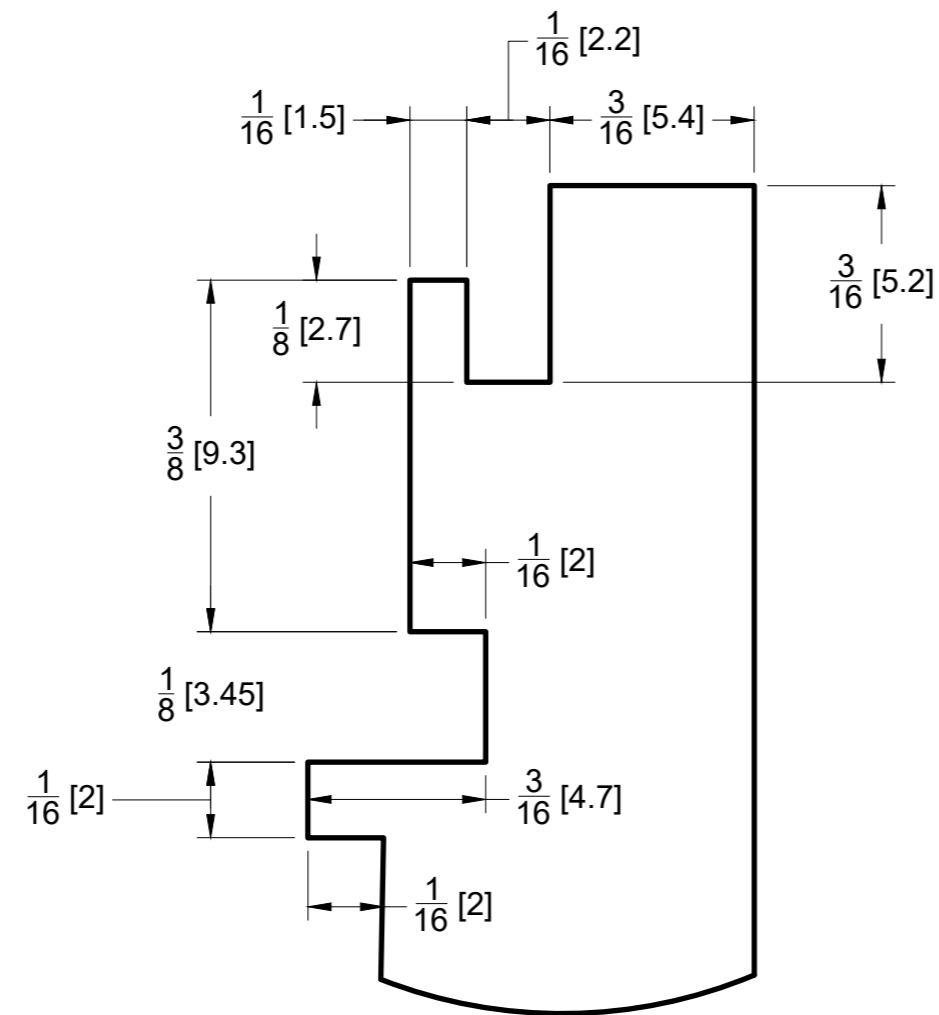

SIDE VIEW

TOP VIEW

FRONT VIEW

10101 NW 79th Ave
Hialeah Gardens, FL 33016
Phone: (877) 658-9008

Product: **19' 8" IGT Aluminum Base Shoe**

Code: R135

Material: Aluminum

Specifications:

Glass thickness: 1/2" (12.7 mm) 9/16" (14.3 mm) and 3/4" (19.05 mm).

Includes: One 19' 8" IGT Aluminum Base Shoe.

BEFORE PROCEEDING WITH FABRICATION, PLEASE ENSURE THAT YOU VERIFY ALL MEASUREMENTS. IT IS CRUCIAL TO DOUBLE-CHECK THE SPECIFICATIONS TO AVOID ANY DISCREPANCIES. FOR THE MOST UP-TO-DATE TECHNICAL SPECSHEETS AND CUTOUTS, KINDLY VISIT GLASSHARDWARE.COM

Date: 01/29/26

Sheet N°: 1/2

DETAIL A

DETAIL B

DETAIL C

10101 NW 79th Ave
Hialeah Gardens, FL 33016
Phone: (877) 658-9008

Product: **19' 8" IGT Aluminum Base Shoe**

Code: R135

Material: Aluminum

Specifications:

Glass thickness: $\frac{1}{2}$ " (12.7 mm) $\frac{9}{16}$ " (14.3 mm) and $\frac{3}{4}$ " (19.05 mm).

Includes: One 19' 8" IGT Aluminum Base Shoe.

BEFORE PROCEEDING WITH FABRICATION, PLEASE ENSURE THAT YOU VERIFY ALL MEASUREMENTS. IT IS CRUCIAL TO DOUBLE-CHECK THE SPECIFICATIONS TO AVOID ANY DISCREPANCIES. FOR THE MOST UP-TO-DATE TECHNICAL SPECSHEETS AND CUTOUTS, KINDLY VISIT GLASSHARDWARE.COM