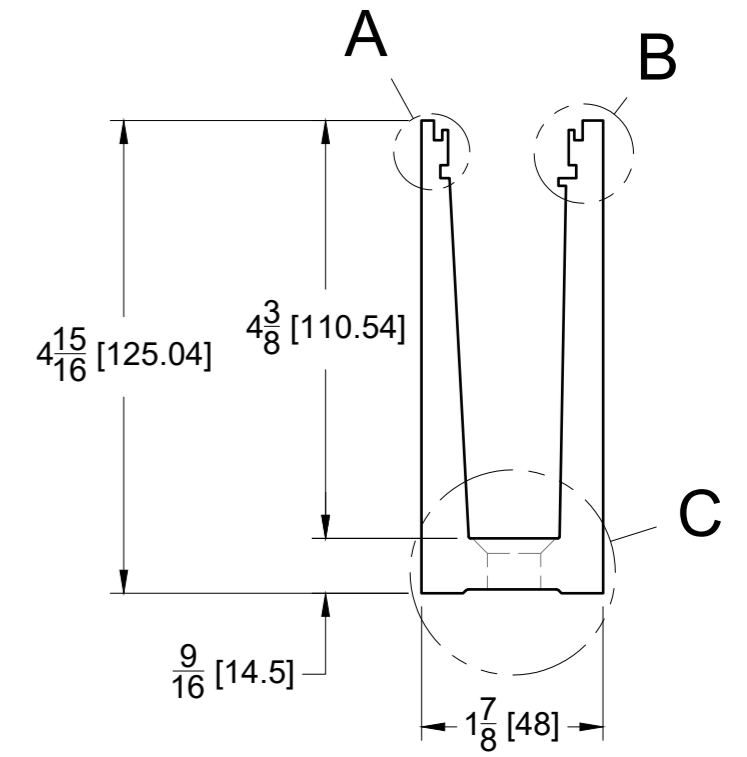

SIDE VIEW

TOP VIEW

FRONT VIEW

10101 NW 79th Ave
Hialeah Gardens, FL 33016
Phone: (877) 658-9008

Product: **19' 8" IGT Aluminum Base Shoe**

Code: R135

Material: Aluminum

Specifications:

Glass thickness: 1/2" (12.7 mm) 9/16" (14.3 mm) and 3/4" (19.05 mm).

Includes: One 19' 8" IGT Aluminum Base Shoe.

BEFORE PROCEEDING WITH FABRICATION, PLEASE ENSURE THAT YOU VERIFY ALL MEASUREMENTS. IT IS CRUCIAL TO DOUBLE-CHECK THE SPECIFICATIONS TO AVOID ANY DISCREPANCIES. FOR THE MOST UP-TO-DATE TECHNICAL SPECSHEETS AND CUTOUTS, KINDLY VISIT GLASSHARDWARE.COM

Date: 01/29/26

Sheet N°: 1/2

DETAIL A

DETAIL B

DETAIL C

10101 NW 79th Ave
Hialeah Gardens, FL 33016
Phone: (877) 658-9008

Product: **19' 8" IGT Aluminum Base Shoe**

Code: R135

Material: Aluminum

Specifications:

Glass thickness: $\frac{1}{2}$ " (12.7 mm) $\frac{9}{16}$ " (14.3 mm) and $\frac{3}{4}$ " (19.05 mm).

Includes: One 19' 8" IGT Aluminum Base Shoe.

BEFORE PROCEEDING WITH FABRICATION, PLEASE ENSURE THAT YOU VERIFY ALL MEASUREMENTS. IT IS CRUCIAL TO DOUBLE-CHECK THE SPECIFICATIONS TO AVOID ANY DISCREPANCIES. FOR THE MOST UP-TO-DATE TECHNICAL SPECSHEETS AND CUTOUTS, KINDLY VISIT GLASSHARDWARE.COM