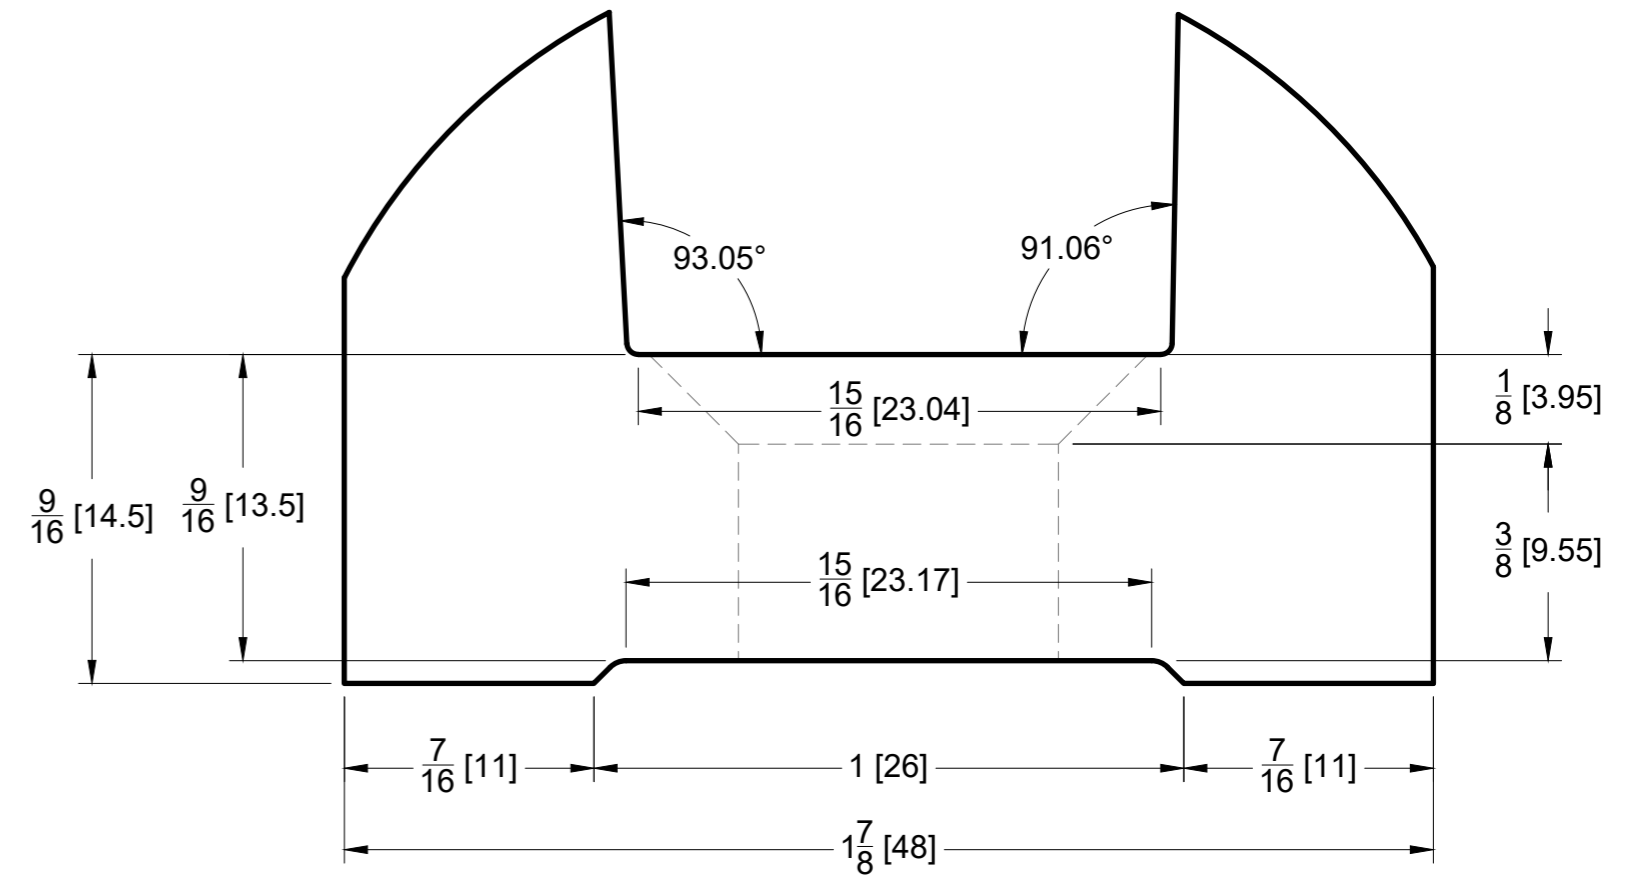

Glass thickness: 1/2" (12.7 mm) 9/16" (14.3 mm) and 3/4" (19.05 mm).

Includes: One 19' 8" IGT Aluminum Base Shoe.

BEFORE PROCEEDING WITH FABRICATION, PLEASE ENSURE THAT YOU VERIFY ALL MEASUREMENTS. IT IS CRUCIAL TO DOUBLE-CHECK THE SPECIFICATIONS TO AVOID ANY DISCREPANCIES. FOR THE MOST UP-TO-DATE TECHNICAL SPECSHEETS AND CUTOUTS, KINDLY VISIT GLASSHARDWARE.COM

Date: 01/29/26

Sheet N°: 1/2

DETAIL A

DETAIL B

DETAIL C

10101 NW 79th Ave
Hialeah Gardens, FL 33016
Phone: (877) 658-9008

Product: **19' 8" IGT Aluminum Base Shoe**

Code: R135

Material: Aluminum

Specifications:

Glass thickness: $\frac{1}{2}$ " (12.7 mm) $\frac{9}{16}$ " (14.3 mm) and $\frac{3}{4}$ " (19.05 mm).

Includes: One 19' 8" IGT Aluminum Base Shoe.

BEFORE PROCEEDING WITH FABRICATION, PLEASE ENSURE THAT YOU VERIFY ALL MEASUREMENTS. IT IS CRUCIAL TO DOUBLE-CHECK THE SPECIFICATIONS TO AVOID ANY DISCREPANCIES. FOR THE MOST UP-TO-DATE TECHNICAL SPECSHEETS AND CUTOUTS, KINDLY VISIT GLASSHARDWARE.COM