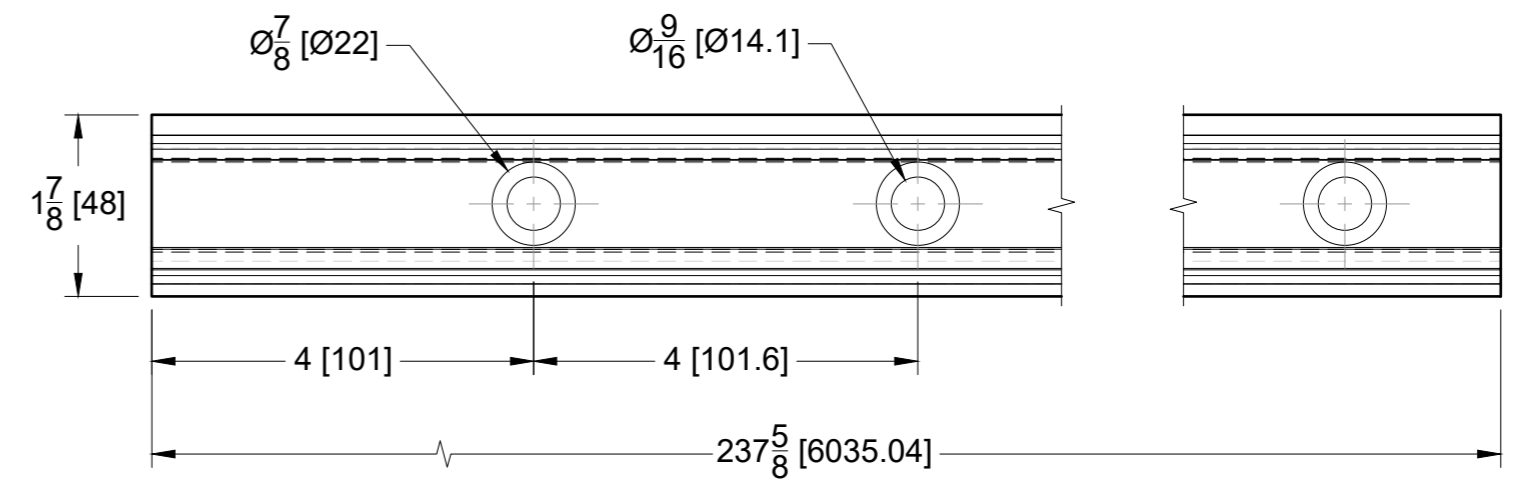

SIDE VIEW

TOP VIEW

FRONT VIEW

10101 NW 79th Ave
Hialeah Gardens, FL 33016
Phone: (877) 658-9008

Product: **19' 8" IGT Aluminum Base Shoe**

Code: R135

Material: Aluminum

Specifications:

Glass thickness: 1/2" (12.7 mm) 9/16" (14.3 mm) and 3/4" (19.05 mm).

Includes: One 19' 8" IGT Aluminum Base Shoe.

BEFORE PROCEEDING WITH FABRICATION, PLEASE ENSURE THAT YOU VERIFY ALL MEASUREMENTS. IT IS CRUCIAL TO DOUBLE-CHECK THE SPECIFICATIONS TO AVOID ANY DISCREPANCIES. FOR THE MOST UP-TO-DATE TECHNICAL SPECSHEETS AND CUTOUTS, KINDLY VISIT GLASSHARDWARE.COM

Date: 01/29/26

Sheet N°: 1/2

DETAIL A

DETAIL B

DETAIL C

10101 NW 79th Ave
Hialeah Gardens, FL 33016
Phone: (877) 658-9008

Product: **19' 8" IGT Aluminum Base Shoe**

Code: R135

Material: Aluminum

Specifications:

Glass thickness: $\frac{1}{2}$ " (12.7 mm) $\frac{9}{16}$ " (14.3 mm) and $\frac{3}{4}$ " (19.05 mm).

Includes: One 19' 8" IGT Aluminum Base Shoe.

BEFORE PROCEEDING WITH FABRICATION, PLEASE ENSURE THAT YOU VERIFY ALL MEASUREMENTS. IT IS CRUCIAL TO DOUBLE-CHECK THE SPECIFICATIONS TO AVOID ANY DISCREPANCIES. FOR THE MOST UP-TO-DATE TECHNICAL SPECSHEETS AND CUTOUTS, KINDLY VISIT GLASSHARDWARE.COM