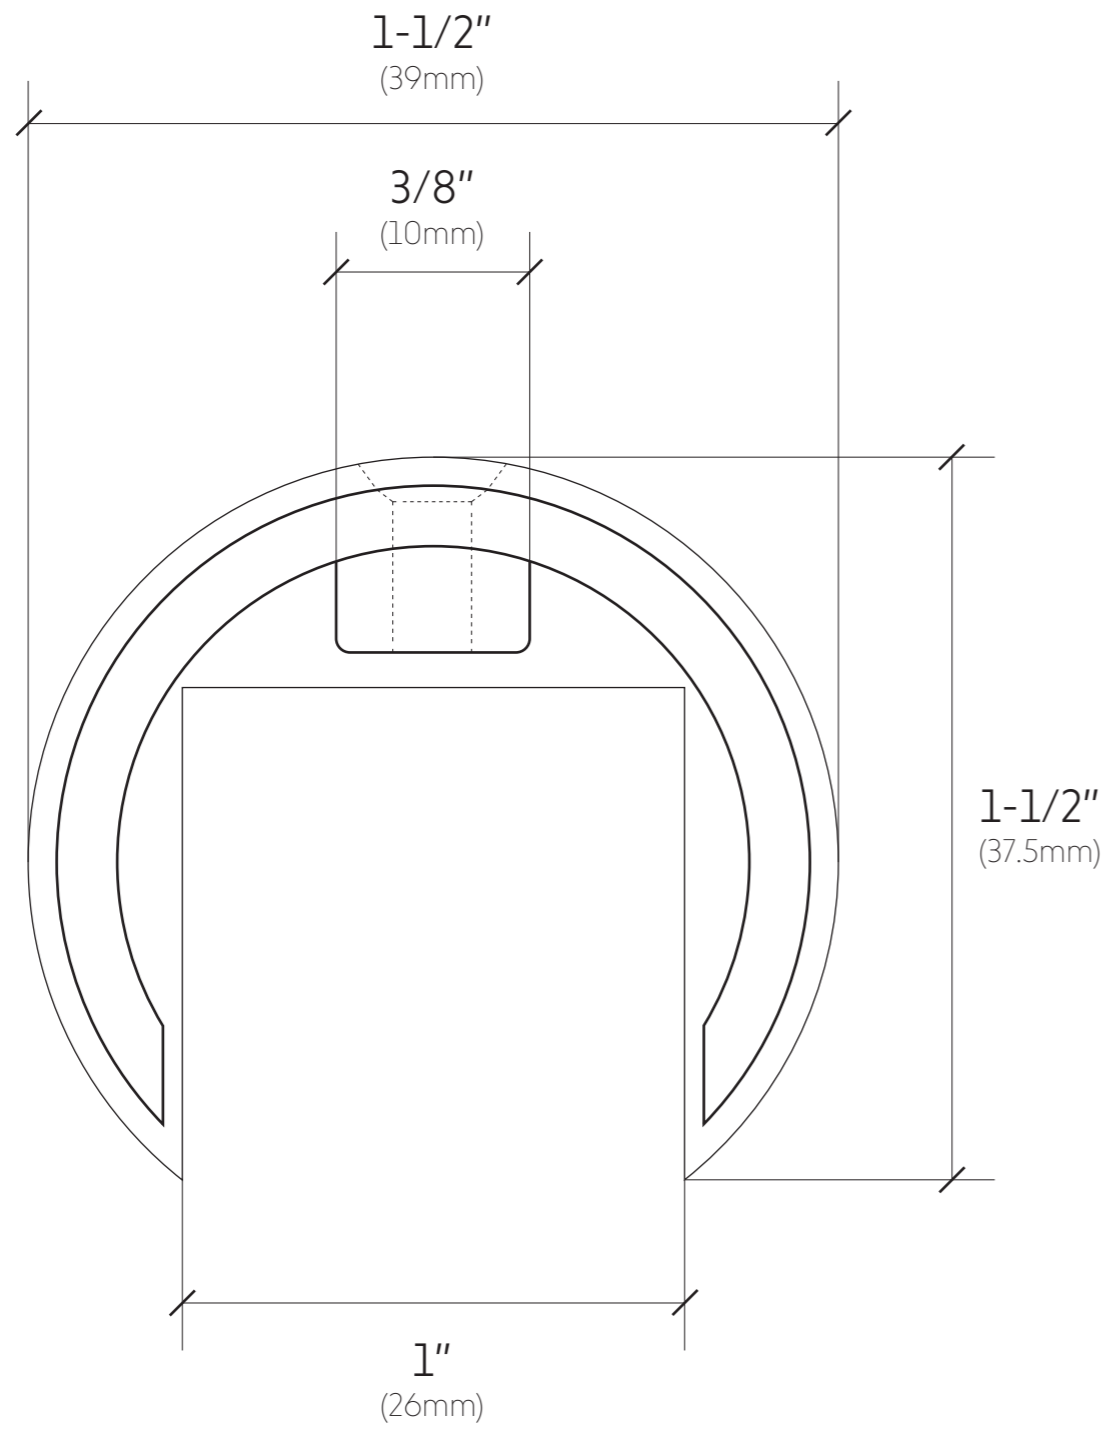

FRONT VIEW

SIDE VIEW

10101 NW 79th Ave
Hialeah Gardens, FL 33016
Phone: (877) 658-9008

Product: **180 Degree Connector for Round Cap Rail**
Code: R100
Material: 316L Stainless Steel

Specifications:
Glass thickness: 1/2" (12 mm) to 9/16" (14.3 mm).
Cutout required - Tempered glass only
Includes: One 180 Degree Connector for Round Cap Rail

BEFORE PROCEEDING WITH FABRICATION, PLEASE ENSURE THAT YOU VERIFY ALL MEASUREMENTS. IT IS CRUCIAL TO DOUBLE-CHECK THE SPECIFICATIONS TO AVOID ANY DISCREPANCIES. FOR THE MOST UP-TO-DATE TECHNICAL SPECSHEETS AND CUTOUTS, KINDLY VISIT GLASSHARDWARE.COM.
Date: 01/20/25