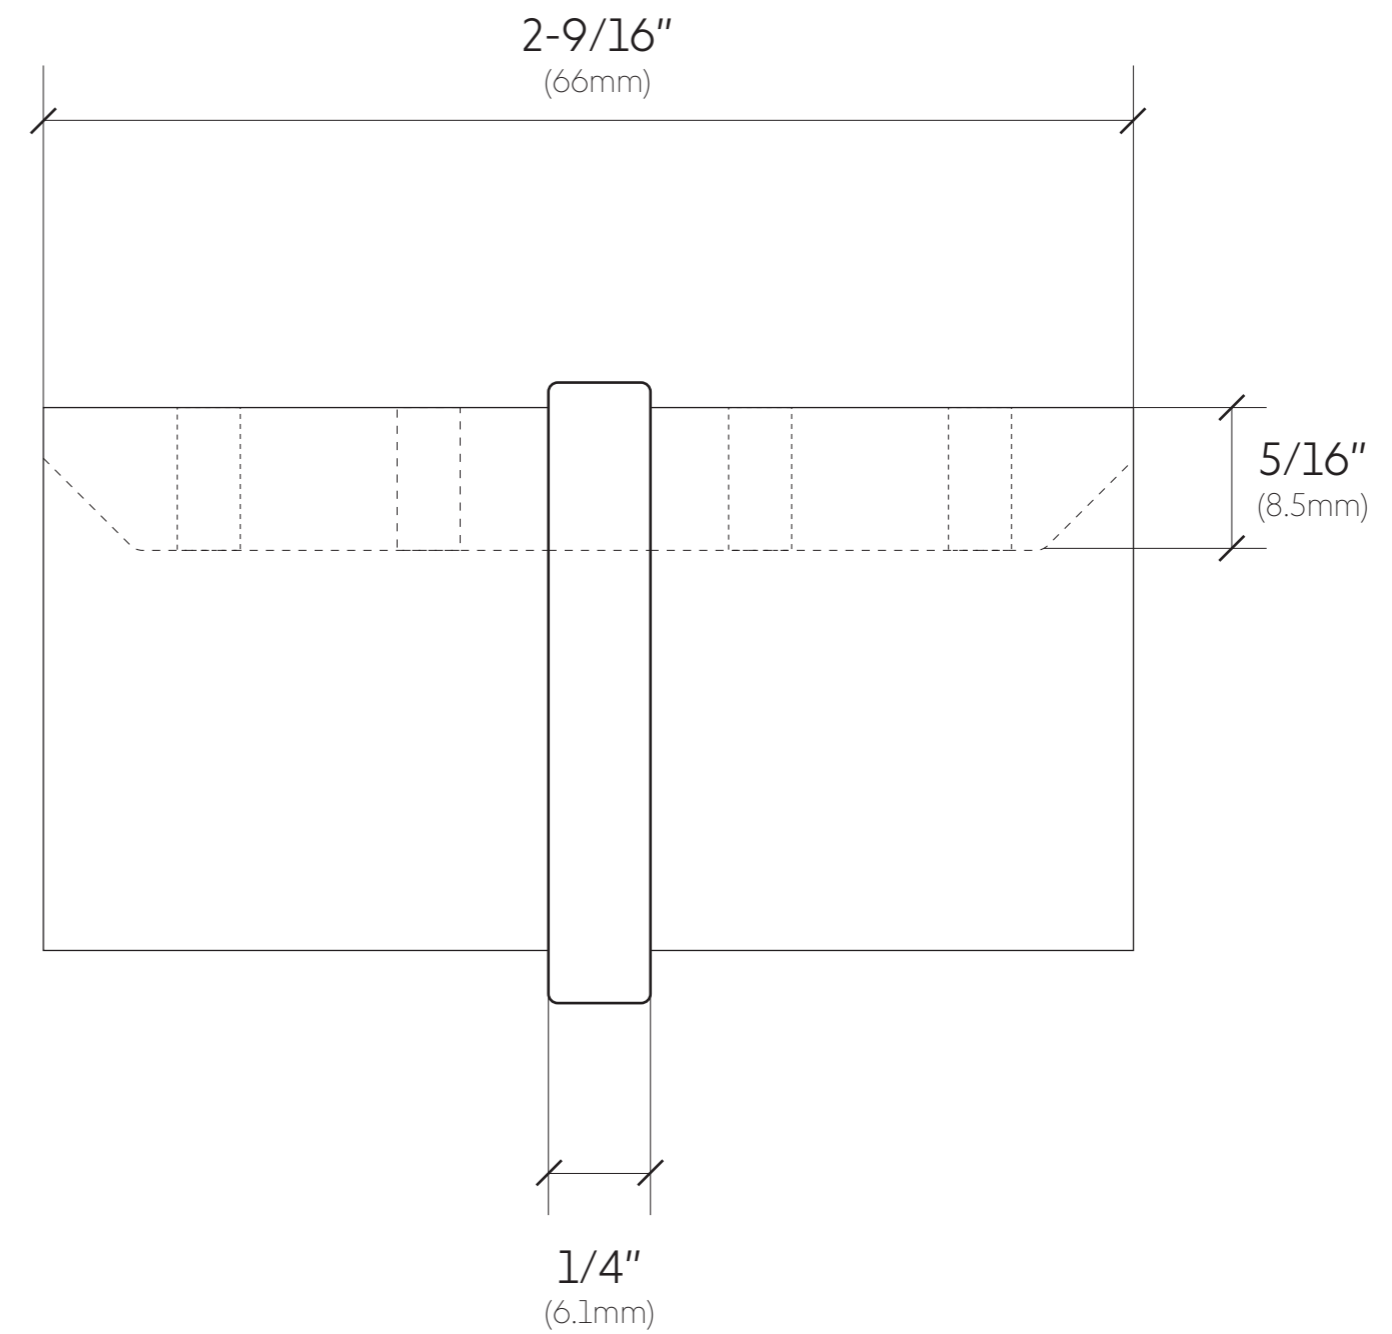

FRONT VIEW

SIDE VIEW

10101 NW 79th Ave
Hialeah Gardens, FL 33016
Phone: (877) 658-9008

Product: **180 Degree Connector for Round Cap Rail**
Code: R100
Material: 316L Stainless Steel

Specifications:
Glass thickness: 1/2" (12 mm) to 9/16" (14.3 mm).
Cutout required - Tempered glass only
Includes: One 180 Degree Connector for Round Cap Rail

BEFORE PROCEEDING WITH FABRICATION, PLEASE ENSURE THAT YOU VERIFY ALL MEASUREMENTS. IT IS CRUCIAL TO DOUBLE-CHECK THE SPECIFICATIONS TO AVOID ANY DISCREPANCIES. FOR THE MOST UP-TO-DATE TECHNICAL SPECSHEETS AND CUTOUTS, KINDLY VISIT GLASSHARDWARE.COM.
Date: 01/20/25