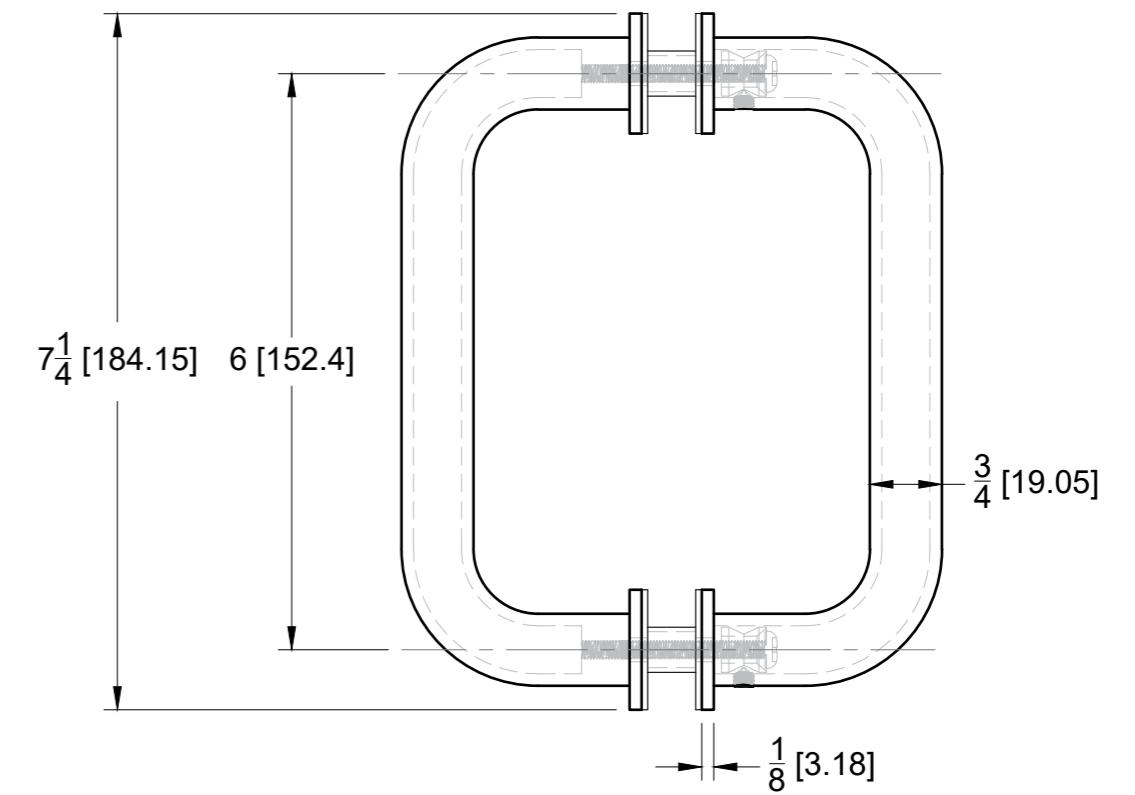

TOP VIEW

GLASS CUT OUT

SIDE VIEW

FRONT VIEW

10101 NW 79th Ave
Hialeah Gardens, FL 33016
Phone: (877) 658-9008

Product:

6" Round Pull Handle

Code:

PH606

Material:

304 Stainless Steel

Specifications:

Glass thickness: 3/8" (10 mm) to 1/2" (12 mm).
Cutout required - Tempered glass only
Includes: Gaskets for installation

BEFORE PROCEEDING WITH FABRICATION, PLEASE ENSURE THAT YOU VERIFY ALL MEASUREMENTS. IT IS CRUCIAL TO DOUBLE-CHECK THE SPECIFICATIONS TO AVOID ANY DISCREPANCIES. FOR THE MOST UP-TO-DATE TECHNICAL SPECSHEETS AND CUTOUTS, KINDLY VISIT GLASSHARDWARE.COM.