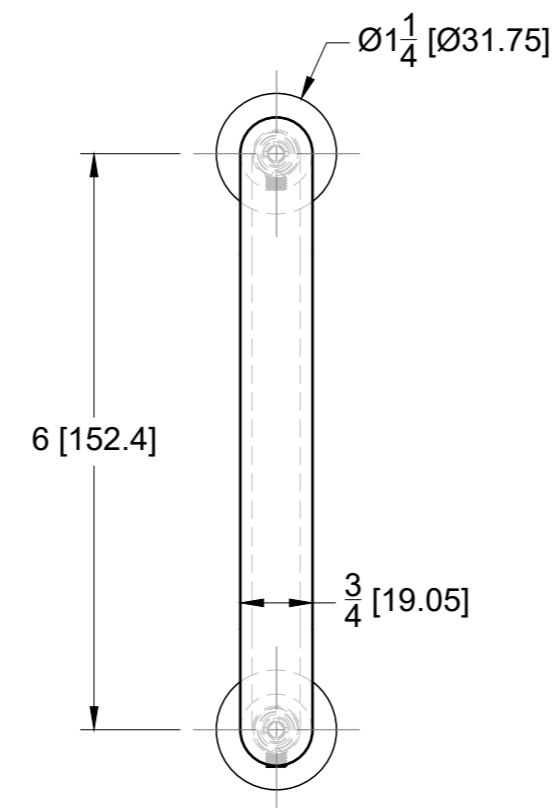

TOP VIEW

GLASS CUT OUT

SIDE VIEW

FRONT VIEW

10101 NW 79th Ave
Hialeah Gardens, FL 33016
Phone: (877) 658-9008

Product:

6" Round Pull Handle

Code:

PH606

Material:

304 Stainless Steel

Specifications:

Glass thickness: 3/8" (10 mm) to 1/2" (12 mm).
Cutout required - Tempered glass only
Includes: Gaskets for installation

BEFORE PROCEEDING WITH FABRICATION, PLEASE ENSURE THAT YOU VERIFY ALL MEASUREMENTS. IT IS CRUCIAL TO DOUBLE-CHECK THE SPECIFICATIONS TO AVOID ANY DISCREPANCIES. FOR THE MOST UP-TO-DATE TECHNICAL SPECSHEETS AND CUTOUTS, KINDLY VISIT GLASSHARDWARE.COM.