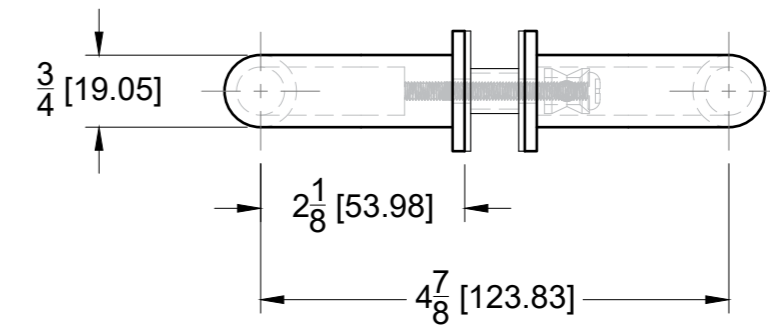

TOP VIEW

GLASS CUT OUT

SIDE VIEW

FRONT VIEW

10101 NW 79th Ave
Hialeah Gardens, FL 33016
Phone: (877) 658-9008

Product:

6" Round Pull Handle

Code:

PH606

Material:

304 Stainless Steel

Specifications:

Glass thickness: 3/8" (10 mm) to 1/2" (12 mm).
Cutout required - Tempered glass only
Includes: Gaskets for installation

BEFORE PROCEEDING WITH FABRICATION, PLEASE ENSURE THAT YOU VERIFY ALL MEASUREMENTS. IT IS CRUCIAL TO DOUBLE-CHECK THE SPECIFICATIONS TO AVOID ANY DISCREPANCIES. FOR THE MOST UP-TO-DATE TECHNICAL SPECSHEETS AND CUTOUTS, KINDLY VISIT GLASSHARDWARE.COM.