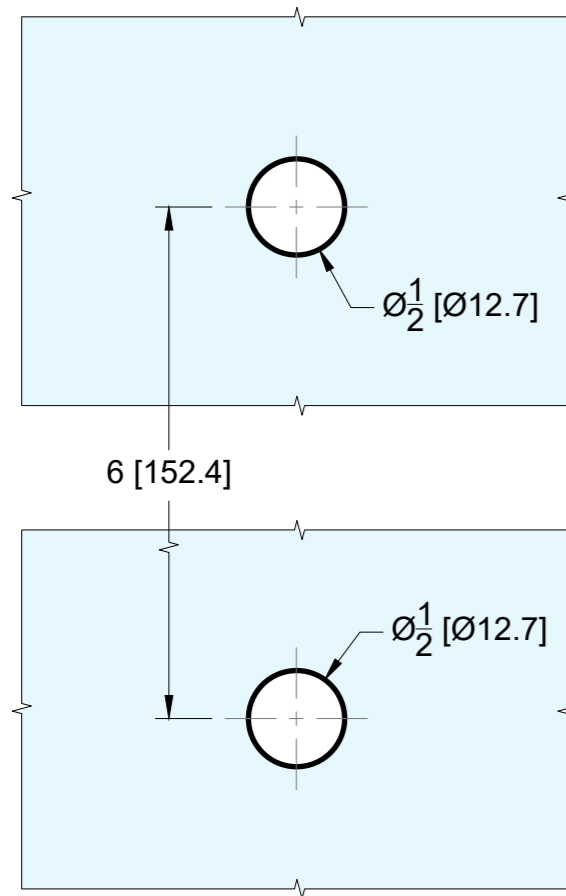

TOP VIEW

GLASS CUT OUT

SIDE VIEW

FRONT VIEW

10101 NW 79th Ave
Hialeah Gardens, FL 33016
Phone: (877) 658-9008

Product:

6" Round Pull Handle

Code:

PH606

Material:

304 Stainless Steel

Specifications:

Glass thickness: 3/8" (10 mm) to 1/2" (12 mm).
Cutout required - Tempered glass only
Includes: Gaskets for installation

BEFORE PROCEEDING WITH FABRICATION, PLEASE ENSURE THAT YOU VERIFY ALL MEASUREMENTS. IT IS CRUCIAL TO DOUBLE-CHECK THE SPECIFICATIONS TO AVOID ANY DISCREPANCIES. FOR THE MOST UP-TO-DATE TECHNICAL SPECSHEETS AND CUTOUTS, KINDLY VISIT GLASSHARDWARE.COM.