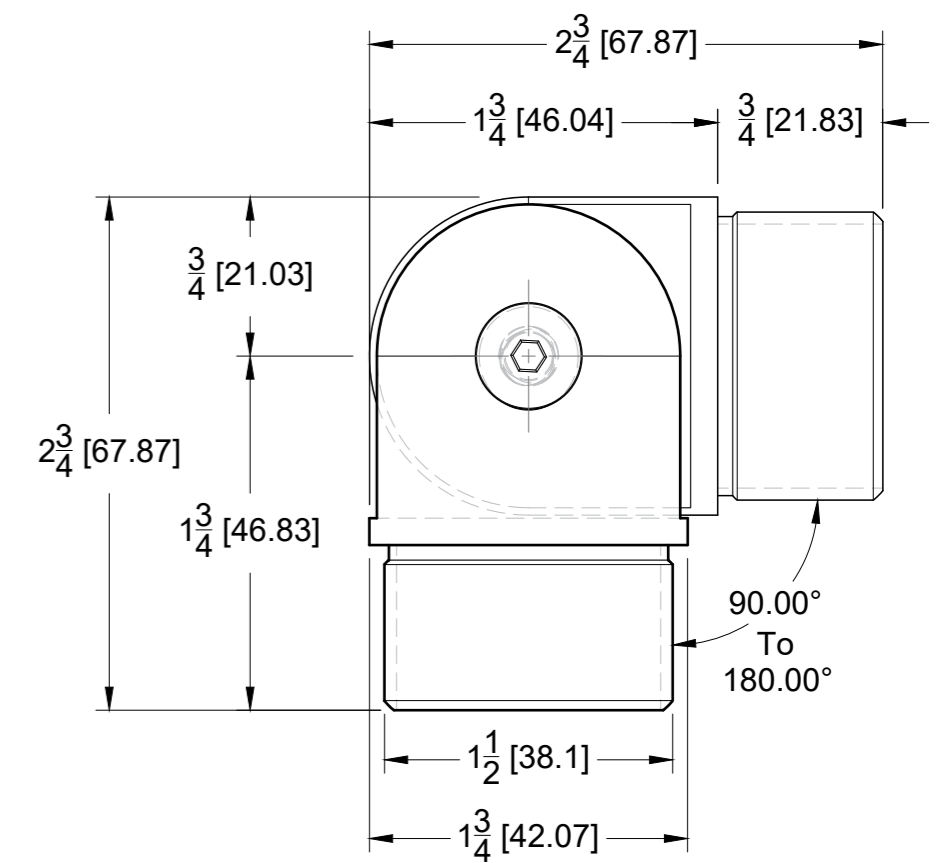

FRONT

BACK

TOP VIEW

LEFT SIDE VIEW

RIGHT SIDE VIEW

BACK VIEW

10101 NW 79th Ave
Hialeah Gardens, FL 33016
Phone: (877) 658-9008

Product: **Adjustable Connector for Round Handrail**

Code: HRCAD

Material: 316L Stainless Steel

Specifications:

Includes: One Adjustable Connector for Round Handrail

BEFORE PROCEEDING WITH FABRICATION, PLEASE ENSURE THAT YOU VERIFY ALL MEASUREMENTS. IT IS CRUCIAL TO DOUBLE-CHECK THE SPECIFICATIONS TO AVOID ANY DISCREPANCIES. FOR THE MOST UP-TO-DATE TECHNICAL SPECSHEETS AND CUTOUTS, KINDLY VISIT GLASSHARDWARE.COM.