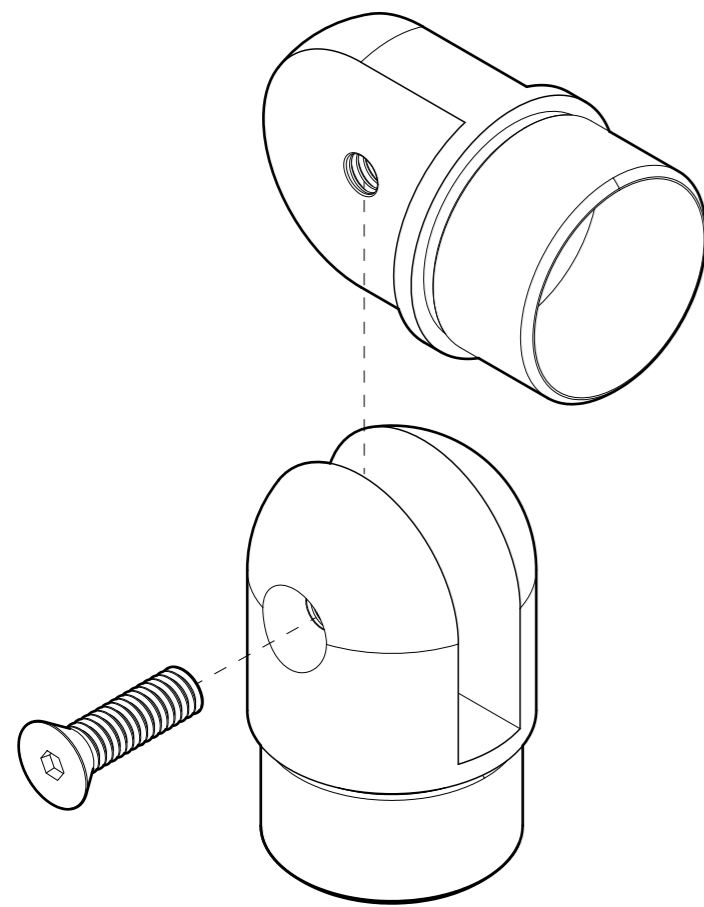

FRONT

BACK

TOP VIEW

LEFT SIDE VIEW

RIGHT SIDE VIEW

BACK VIEW

10101 NW 79th Ave
Hialeah Gardens, FL 33016
Phone: (877) 658-9008

Product: **Adjustable Connector for Round Handrail**

Code: HRCAD

Material: 316L Stainless Steel

Specifications:

Includes: One Adjustable Connector for Round Handrail

BEFORE PROCEEDING WITH FABRICATION, PLEASE ENSURE THAT YOU VERIFY ALL MEASUREMENTS. IT IS CRUCIAL TO DOUBLE-CHECK THE SPECIFICATIONS TO AVOID ANY DISCREPANCIES. FOR THE MOST UP-TO-DATE TECHNICAL SPECSHEETS AND CUTOUTS, KINDLY VISIT GLASSHARDWARE.COM.