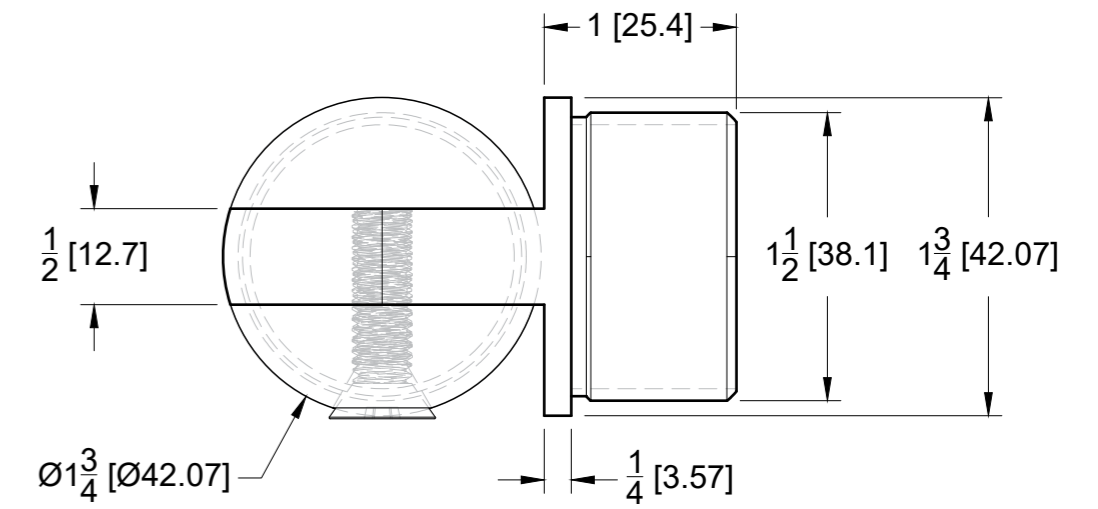

FRONT

BACK

TOP VIEW

LEFT SIDE VIEW

RIGHT SIDE VIEW

BACK VIEW

10101 NW 79th Ave
Hialeah Gardens, FL 33016
Phone: (877) 658-9008

Product: **Adjustable Connector for Round Handrail**

Code: HRCAD

Material: 316L Stainless Steel

Specifications:

Includes: One Adjustable Connector for Round Handrail

BEFORE PROCEEDING WITH FABRICATION, PLEASE ENSURE THAT YOU VERIFY ALL MEASUREMENTS. IT IS CRUCIAL TO DOUBLE-CHECK THE SPECIFICATIONS TO AVOID ANY DISCREPANCIES. FOR THE MOST UP-TO-DATE TECHNICAL SPECSHEETS AND CUTOUTS, KINDLY VISIT GLASSHARDWARE.COM.