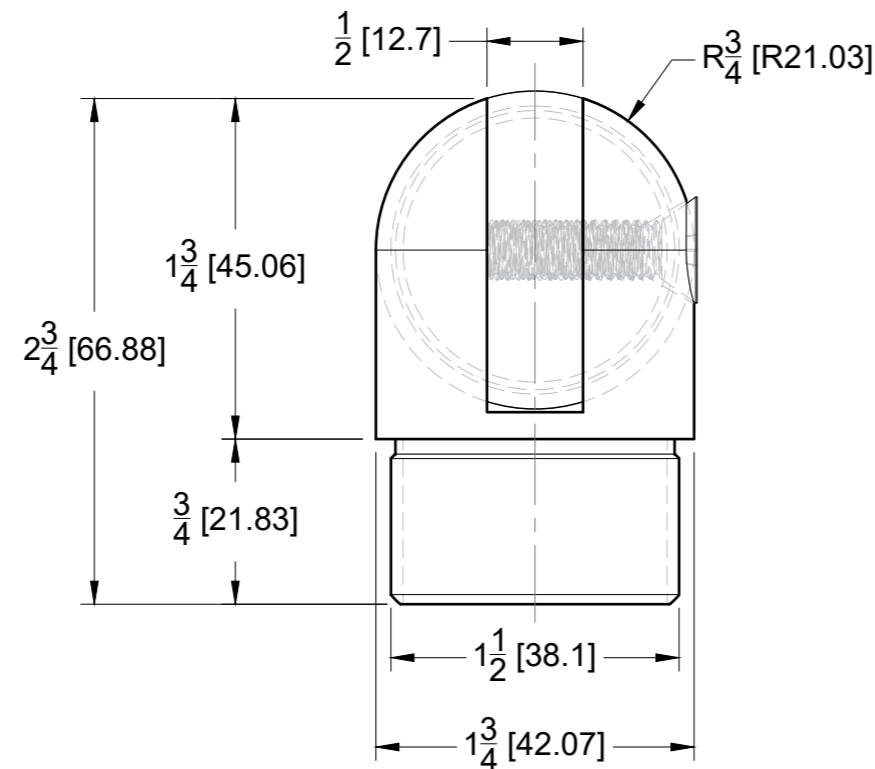

FRONT

BACK

TOP VIEW

LEFT SIDE VIEW

RIGHT SIDE VIEW

BACK VIEW

10101 NW 79th Ave
Hialeah Gardens, FL 33016
Phone: (877) 658-9008

Product: **Adjustable Connector for Round Handrail**

Code: HRCAD

Material: 316L Stainless Steel

Specifications:

Includes: One Adjustable Connector for Round Handrail

BEFORE PROCEEDING WITH FABRICATION, PLEASE ENSURE THAT YOU VERIFY ALL MEASUREMENTS. IT IS CRUCIAL TO DOUBLE-CHECK THE SPECIFICATIONS TO AVOID ANY DISCREPANCIES. FOR THE MOST UP-TO-DATE TECHNICAL SPECSHEETS AND CUTOUTS, KINDLY VISIT GLASSHARDWARE.COM.