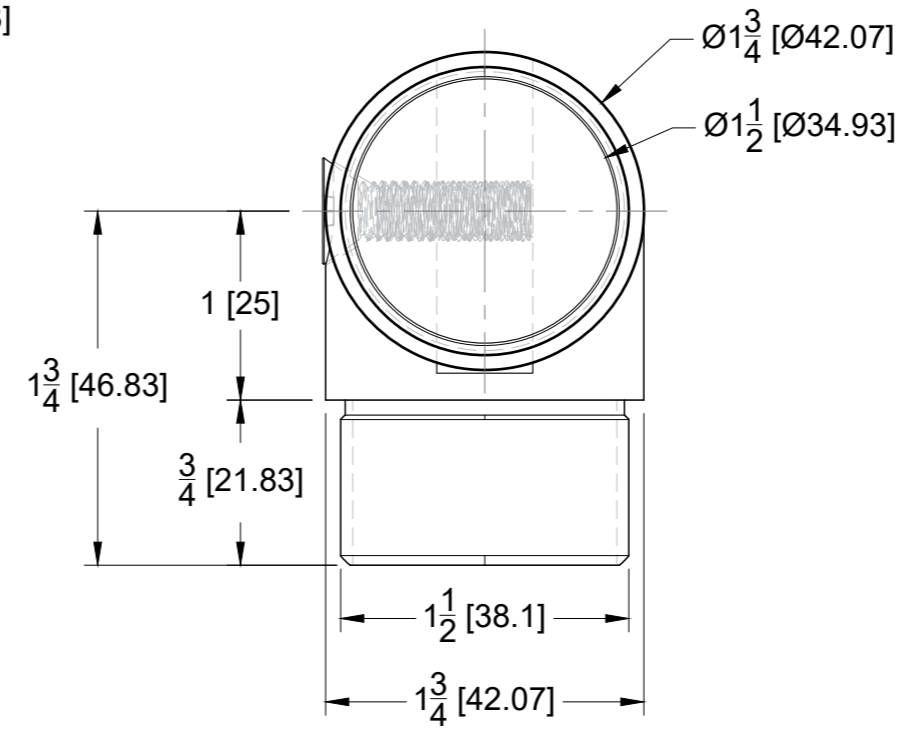

FRONT

BACK

TOP VIEW

LEFT SIDE VIEW

RIGHT SIDE VIEW

BACK VIEW

10101 NW 79th Ave
Hialeah Gardens, FL 33016
Phone: (877) 658-9008

Product: **Adjustable Connector for Round Handrail**

Code: HRCAD

Material: 316L Stainless Steel

Specifications:

Includes: One Adjustable Connector for Round Handrail

BEFORE PROCEEDING WITH FABRICATION, PLEASE ENSURE THAT YOU VERIFY ALL MEASUREMENTS. IT IS CRUCIAL TO DOUBLE-CHECK THE SPECIFICATIONS TO AVOID ANY DISCREPANCIES. FOR THE MOST UP-TO-DATE TECHNICAL SPECSHEETS AND CUTOUTS, KINDLY VISIT GLASSHARDWARE.COM.