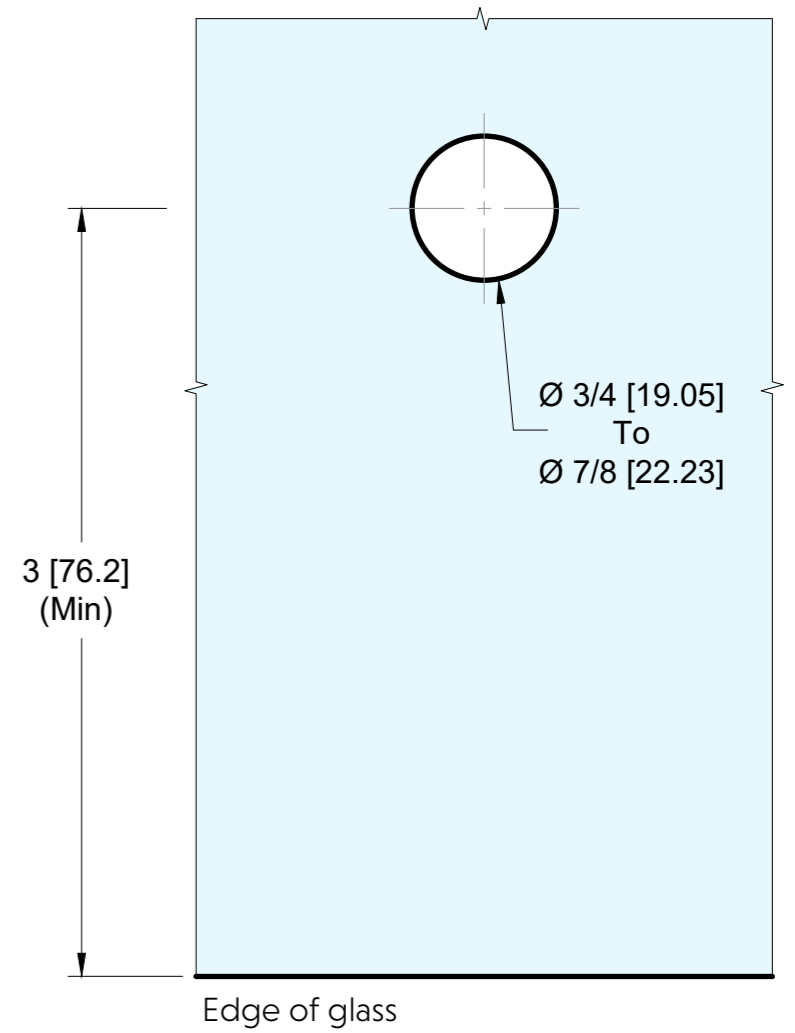

FRONT

BACK

GLASS CUT OUT

TOP VIEW

FRONT VIEW

SIDE VIEW

10101 NW 79th Ave  
Hialeah Gardens, FL 33016  
Phone: (877) 658-9008

Product: **Round Heavy Duty Standoff, 3/4" Base x 2" Diameter**

Code: GS19X50

Material: 316L stainless steel

Specifications:

Glass thickness: 3/8" (10 mm) to 13/16" (20.6 mm)  
Includes: One heavy duty standoff with gaskets.  
Screw sold separately (CAT # HBX06-4.00)