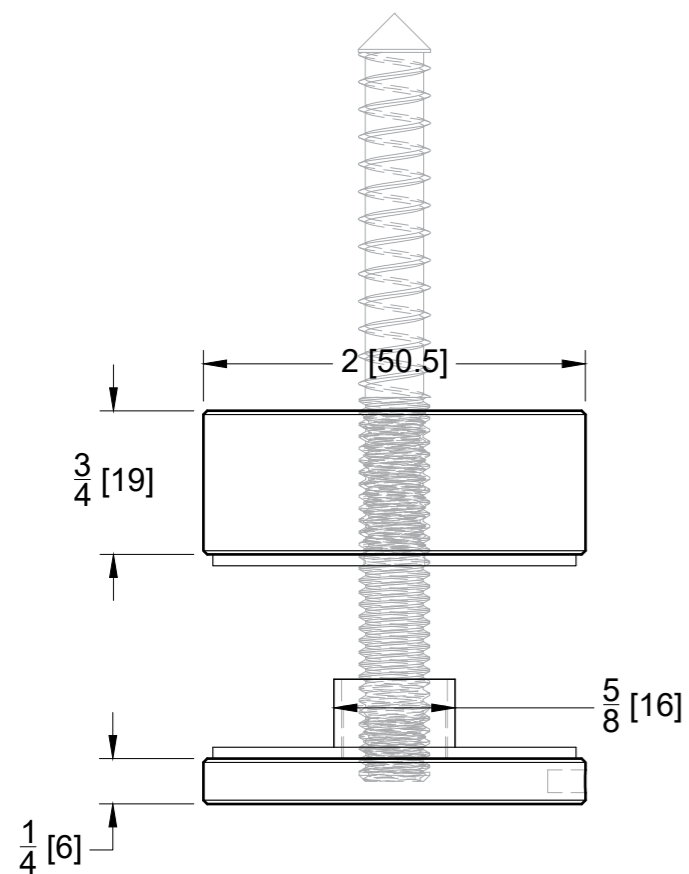

FRONT

BACK

GLASS CUT OUT

TOP VIEW

FRONT VIEW

SIDE VIEW

10101 NW 79th Ave  
Hialeah Gardens, FL 33016  
Phone: (877) 658-9008

Product: **Round Heavy Duty Standoff, 3/4" Base x 2" Diameter**

Code: GS19X50

Material: 316L stainless steel

Specifications:

Glass thickness: 3/8" (10 mm) to 13/16" (20.6 mm)  
Includes: One heavy duty standoff with gaskets.  
Screw sold separately (CAT # HBX06-4.00)