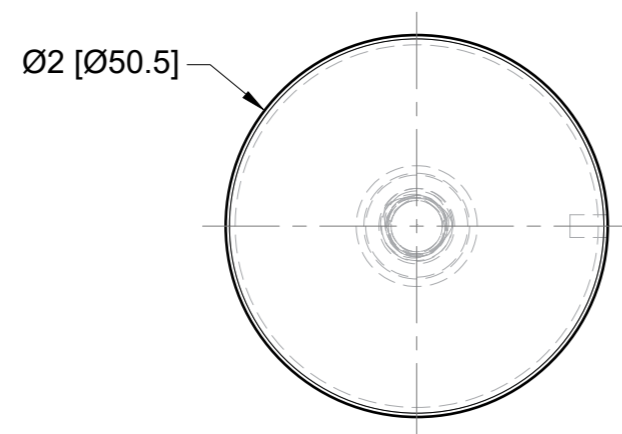

FRONT

BACK

GLASS CUT OUT

TOP VIEW

FRONT VIEW

SIDE VIEW

10101 NW 79th Ave  
Hialeah Gardens, FL 33016  
Phone: (877) 658-9008

Product: **Round Heavy Duty Standoff, 3/4" Base x 2" Diameter**

Code: GS19X50

Material: 316L stainless steel

Specifications:

Glass thickness: 3/8" (10 mm) to 13/16" (20.6 mm)  
Includes: One heavy duty standoff with gaskets.  
Screw sold separately (CAT # HBX06-4.00)