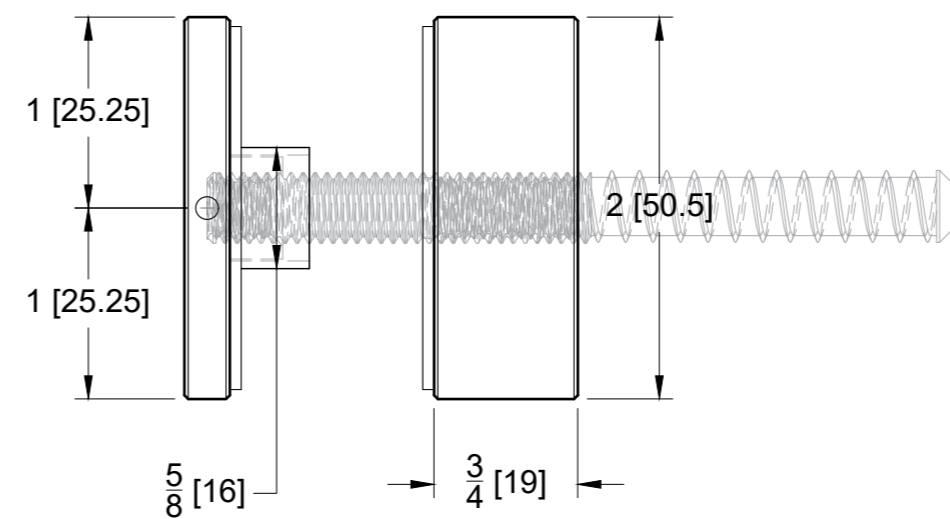

FRONT

BACK

GLASS CUT OUT

TOP VIEW

FRONT VIEW

SIDE VIEW

10101 NW 79th Ave  
Hialeah Gardens, FL 33016  
Phone: (877) 658-9008

Product: **Round Heavy Duty Standoff, 3/4" Base x 2" Diameter**

Code: GS19X50

Material: 316L stainless steel

Specifications:

Glass thickness: 3/8" (10 mm) to 13/16" (20.6 mm)  
Includes: One heavy duty standoff with gaskets.  
Screw sold separately (CAT # HBX06-4.00)