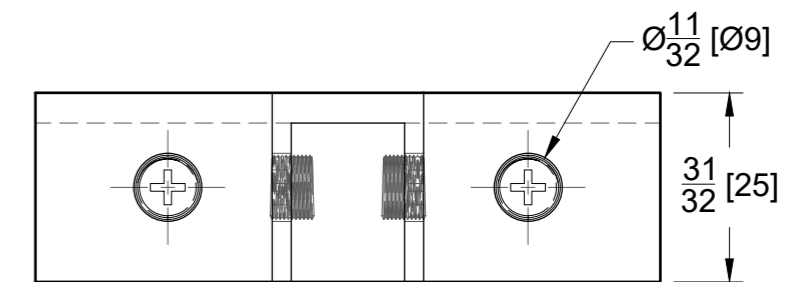

TOP VIEW

FRONT VIEW

SIDE VIEW

10101 NW 79th Ave
Hialeah Gardens, FL 33016
Phone: (877) 658-9008
Fax: (888) 280-2285

Product: **Glass-to-Glass T-Junction Sleeve Over Clamp**
Code: CGCT
Material: Solid Brass

Specifications:
Glass thickness: 3/8" (10 mm) to 1/2" (12 mm).
Cutout not required - Tempered glass only.
Includes: Gaskets for installation.

BEFORE PROCEEDING WITH FABRICATION, PLEASE ENSURE THAT YOU VERIFY ALL MEASUREMENTS. IT IS CRUCIAL TO DOUBLE-CHECK THE SPECIFICATIONS TO AVOID ANY DISCREPANCIES. FOR THE MOST UP-TO-DATE TECHNICAL SPECSHEETS AND CUTOUTS, KINDLY VISIT GLASSHARDWARE.COM.