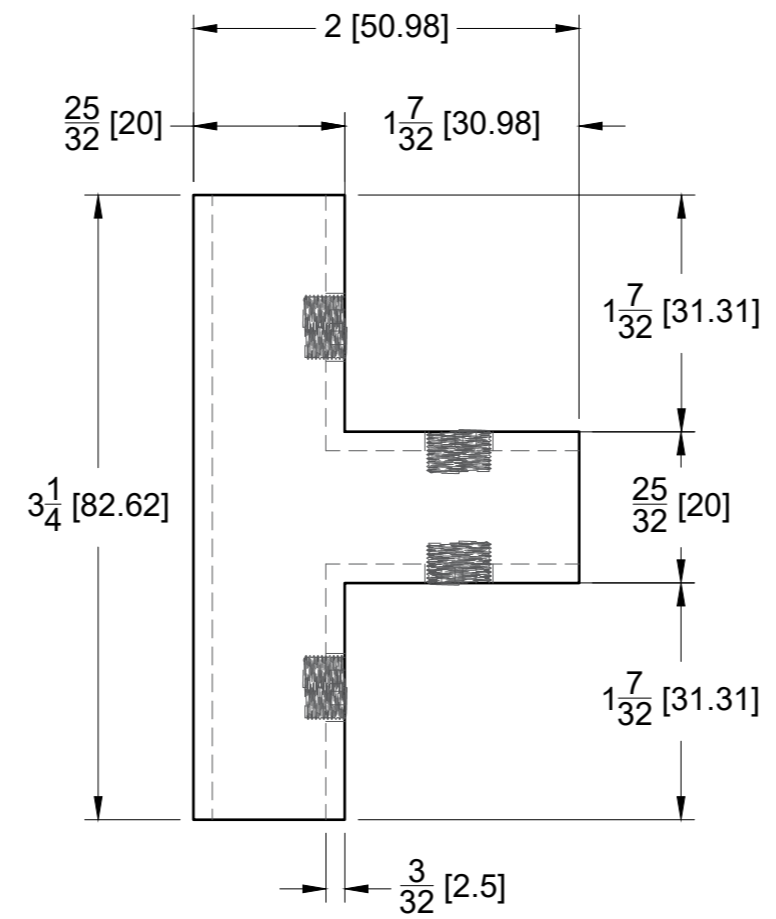

TOP VIEW

FRONT VIEW

SIDE VIEW

10101 NW 79th Ave
Hialeah Gardens, FL 33016
Phone: (877) 658-9008
Fax: (888) 280-2285

Product: **Glass-to-Glass T-Junction Sleeve Over Clamp**
Code: CGCT
Material: Solid Brass

Specifications:
Glass thickness: 3/8" (10 mm) to 1/2" (12 mm).
Cutout not required - Tempered glass only.
Includes: Gaskets for installation.

BEFORE PROCEEDING WITH FABRICATION, PLEASE ENSURE THAT YOU VERIFY ALL MEASUREMENTS. IT IS CRUCIAL TO DOUBLE-CHECK THE SPECIFICATIONS TO AVOID ANY DISCREPANCIES. FOR THE MOST UP-TO-DATE TECHNICAL SPECSHEETS AND CUTOUTS, KINDLY VISIT GLASSHARDWARE.COM.