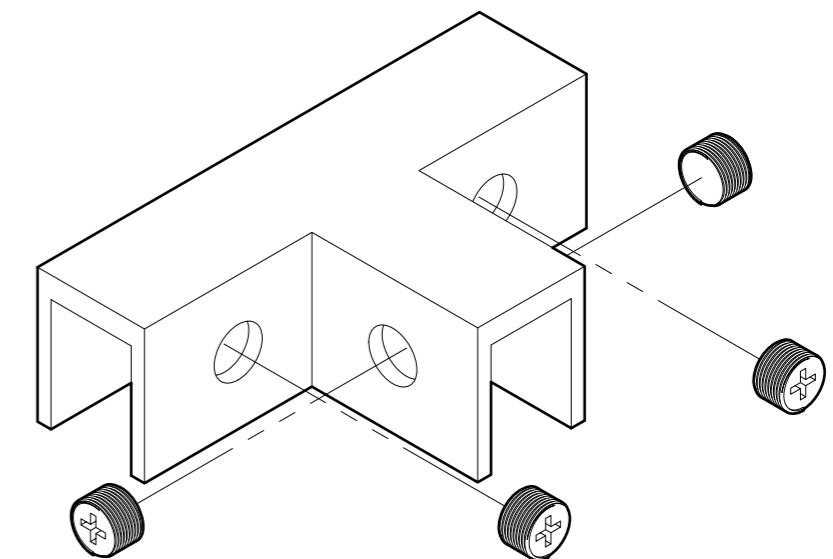

TOP VIEW

FRONT VIEW

SIDE VIEW

10101 NW 79th Ave
Hialeah Gardens, FL 33016
Phone: (877) 658-9008
Fax: (888) 280-2285

Product: **Glass-to-Glass T-Junction Sleeve Over Clamp**
Code: CGCT
Material: Solid Brass

Specifications:
Glass thickness: 3/8" (10 mm) to 1/2" (12 mm).
Cutout not required - Tempered glass only.
Includes: Gaskets for installation.

BEFORE PROCEEDING WITH FABRICATION, PLEASE ENSURE THAT YOU VERIFY ALL MEASUREMENTS. IT IS CRUCIAL TO DOUBLE-CHECK THE SPECIFICATIONS TO AVOID ANY DISCREPANCIES. FOR THE MOST UP-TO-DATE TECHNICAL SPECSHEETS AND CUTOUTS, KINDLY VISIT GLASSHARDWARE.COM.