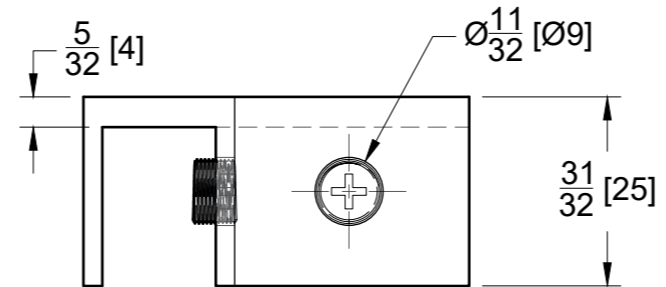

TOP VIEW

FRONT VIEW

SIDE VIEW

10101 NW 79th Ave
Hialeah Gardens, FL 33016
Phone: (877) 658-9008
Fax: (888) 280-2285

Product: **Glass-to-Glass T-Junction Sleeve Over Clamp**
Code: CGCT
Material: Solid Brass

Specifications:
Glass thickness: 3/8" (10 mm) to 1/2" (12 mm).
Cutout not required - Tempered glass only.
Includes: Gaskets for installation.

BEFORE PROCEEDING WITH FABRICATION, PLEASE ENSURE THAT YOU VERIFY ALL MEASUREMENTS. IT IS CRUCIAL TO DOUBLE-CHECK THE SPECIFICATIONS TO AVOID ANY DISCREPANCIES. FOR THE MOST UP-TO-DATE TECHNICAL SPECSHEETS AND CUTOUTS, KINDLY VISIT GLASSHARDWARE.COM.