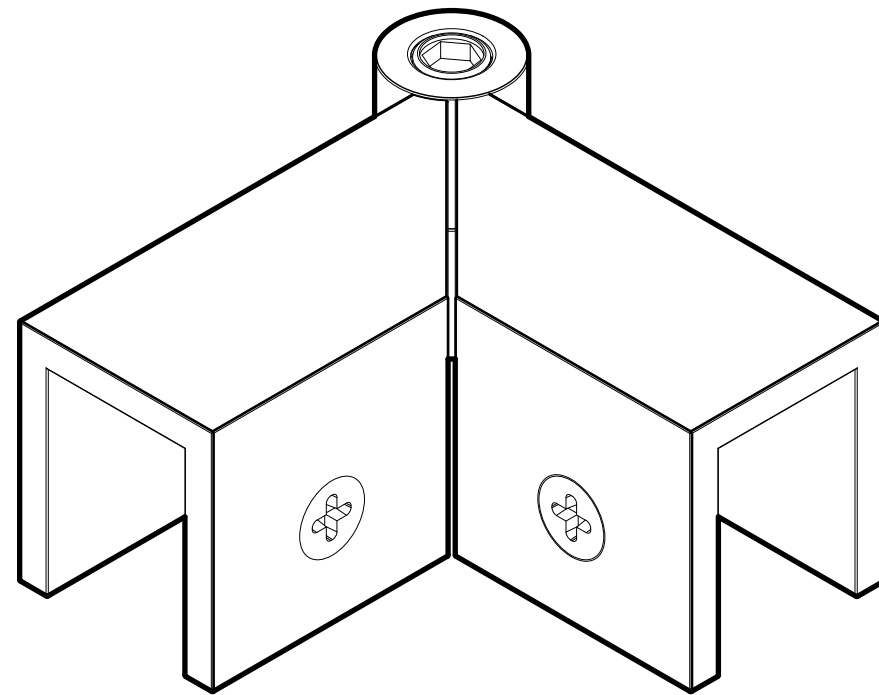

FRONT

BACK

TOP VIEW

SIDE VIEW

FRONT VIEW

10101 NW 79th Ave
Hialeah Gardens, FL 33016
Phone: (877) 658-9008
Fax: (888) 280-2285

Product: **Glass-to-Glass Adjustable Sleeve Over Clamp**
Code: CGCAD
Material: Solid Brass

Specifications:
Glass thickness: 3/8" (10 mm) to 1/2" (12 mm).
Cutout not required - Tempered glass only
Includes: Gaskets for installation

BEFORE PROCEEDING WITH FABRICATION, PLEASE ENSURE THAT YOU VERIFY ALL MEASUREMENTS. IT IS CRUCIAL TO DOUBLE-CHECK THE SPECIFICATIONS TO AVOID ANY DISCREPANCIES. FOR THE MOST UP-TO-DATE TECHNICAL SPECSHEETS AND CUTOUTS, KINDLY VISIT GLASSHARDWARE.COM.
Date: 12/02/24