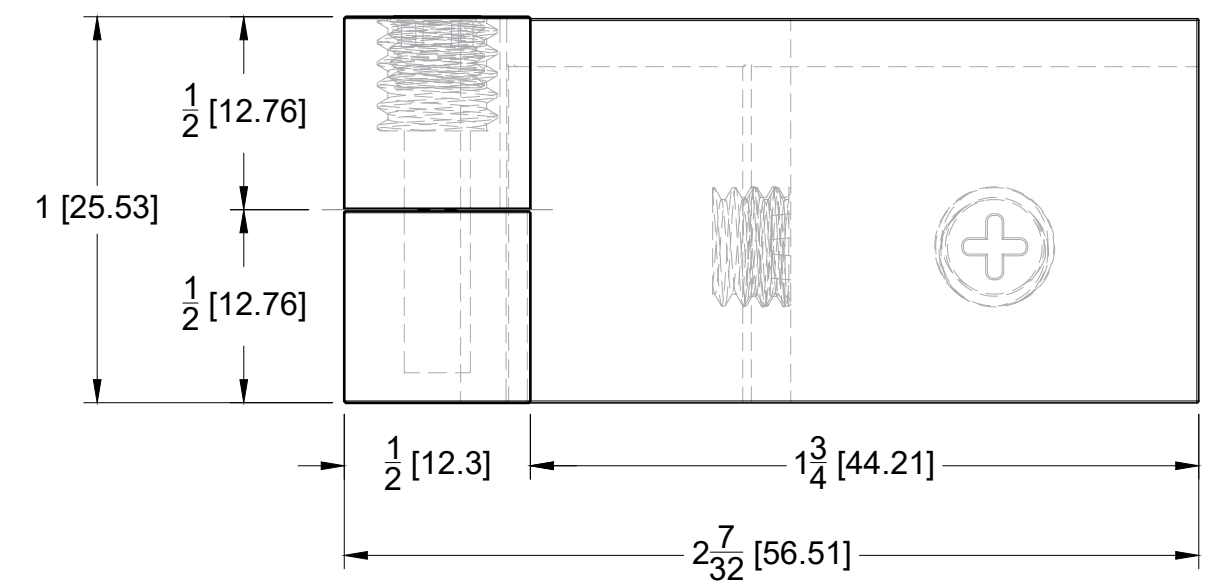

FRONT

BACK

TOP VIEW

SIDE VIEW

FRONT VIEW

10101 NW 79th Ave
Hialeah Gardens, FL 33016
Phone: (877) 658-9008
Fax: (888) 280-2285

Product: **Glass-to-Glass Adjustable Sleeve Over Clamp**
Code: CGCAD
Material: Solid Brass

Specifications:
Glass thickness: 3/8" (10 mm) to 1/2" (12 mm).
Cutout not required - Tempered glass only
Includes: Gaskets for installation

BEFORE PROCEEDING WITH FABRICATION, PLEASE ENSURE THAT YOU VERIFY ALL MEASUREMENTS. IT IS CRUCIAL TO DOUBLE-CHECK THE SPECIFICATIONS TO AVOID ANY DISCREPANCIES. FOR THE MOST UP-TO-DATE TECHNICAL SPECSHEETS AND CUTOUTS, KINDLY VISIT GLASSHARDWARE.COM.
Date: 12/02/24