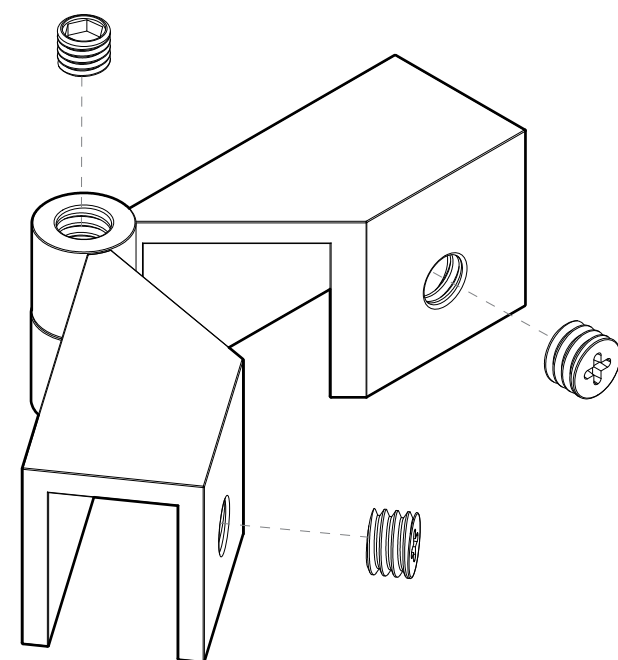

FRONT

BACK

TOP VIEW

SIDE VIEW

FRONT VIEW

10101 NW 79th Ave
Hialeah Gardens, FL 33016
Phone: (877) 658-9008
Fax: (888) 280-2285

Product: **Glass-to-Glass Adjustable Sleeve Over Clamp**
Code: CGCAD
Material: Solid Brass

Specifications:
Glass thickness: 3/8" (10 mm) to 1/2" (12 mm).
Cutout not required - Tempered glass only
Includes: Gaskets for installation

BEFORE PROCEEDING WITH FABRICATION, PLEASE ENSURE THAT YOU VERIFY ALL MEASUREMENTS. IT IS CRUCIAL TO DOUBLE-CHECK THE SPECIFICATIONS TO AVOID ANY DISCREPANCIES. FOR THE MOST UP-TO-DATE TECHNICAL SPECSHEETS AND CUTOUTS, KINDLY VISIT GLASSHARDWARE.COM.
Date: 12/02/24