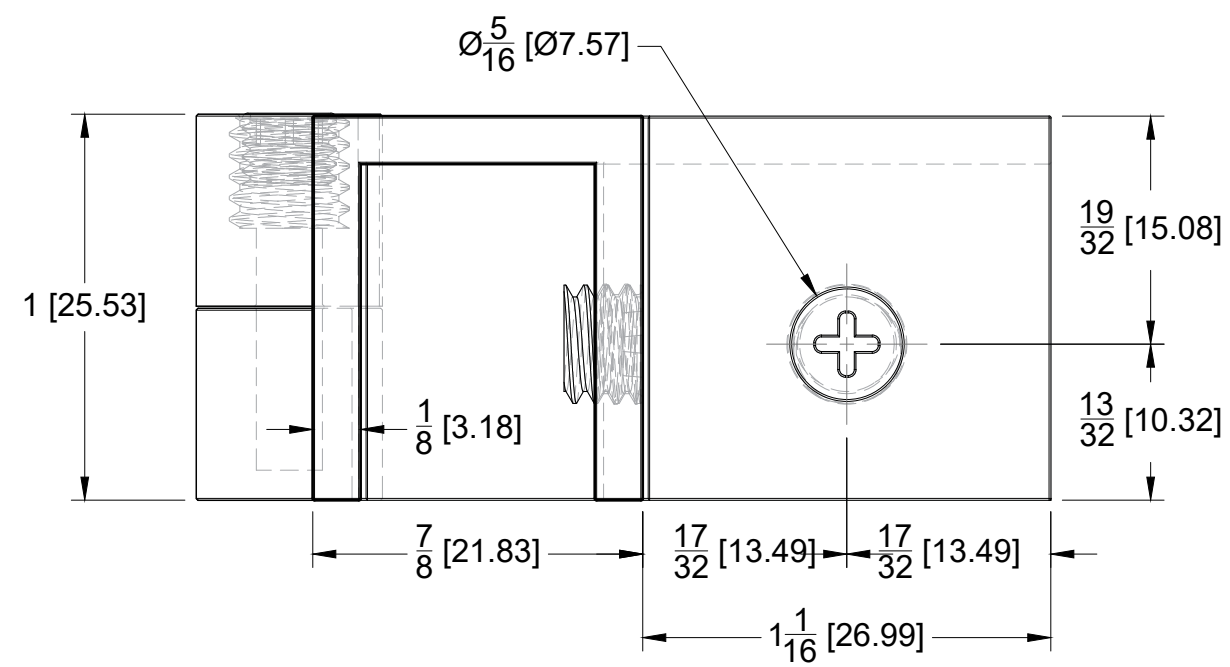

FRONT

BACK

TOP VIEW

SIDE VIEW

FRONT VIEW

10101 NW 79th Ave
Hialeah Gardens, FL 33016
Phone: (877) 658-9008
Fax: (888) 280-2285

Product: **Glass-to-Glass Adjustable Sleeve Over Clamp**
Code: CGCAD
Material: Solid Brass

Specifications:
Glass thickness: 3/8" (10 mm) to 1/2" (12 mm).
Cutout not required - Tempered glass only
Includes: Gaskets for installation

BEFORE PROCEEDING WITH FABRICATION, PLEASE ENSURE THAT YOU VERIFY ALL MEASUREMENTS. IT IS CRUCIAL TO DOUBLE-CHECK THE SPECIFICATIONS TO AVOID ANY DISCREPANCIES. FOR THE MOST UP-TO-DATE TECHNICAL SPECSHEETS AND CUTOUTS, KINDLY VISIT GLASSHARDWARE.COM.
Date: 12/02/24