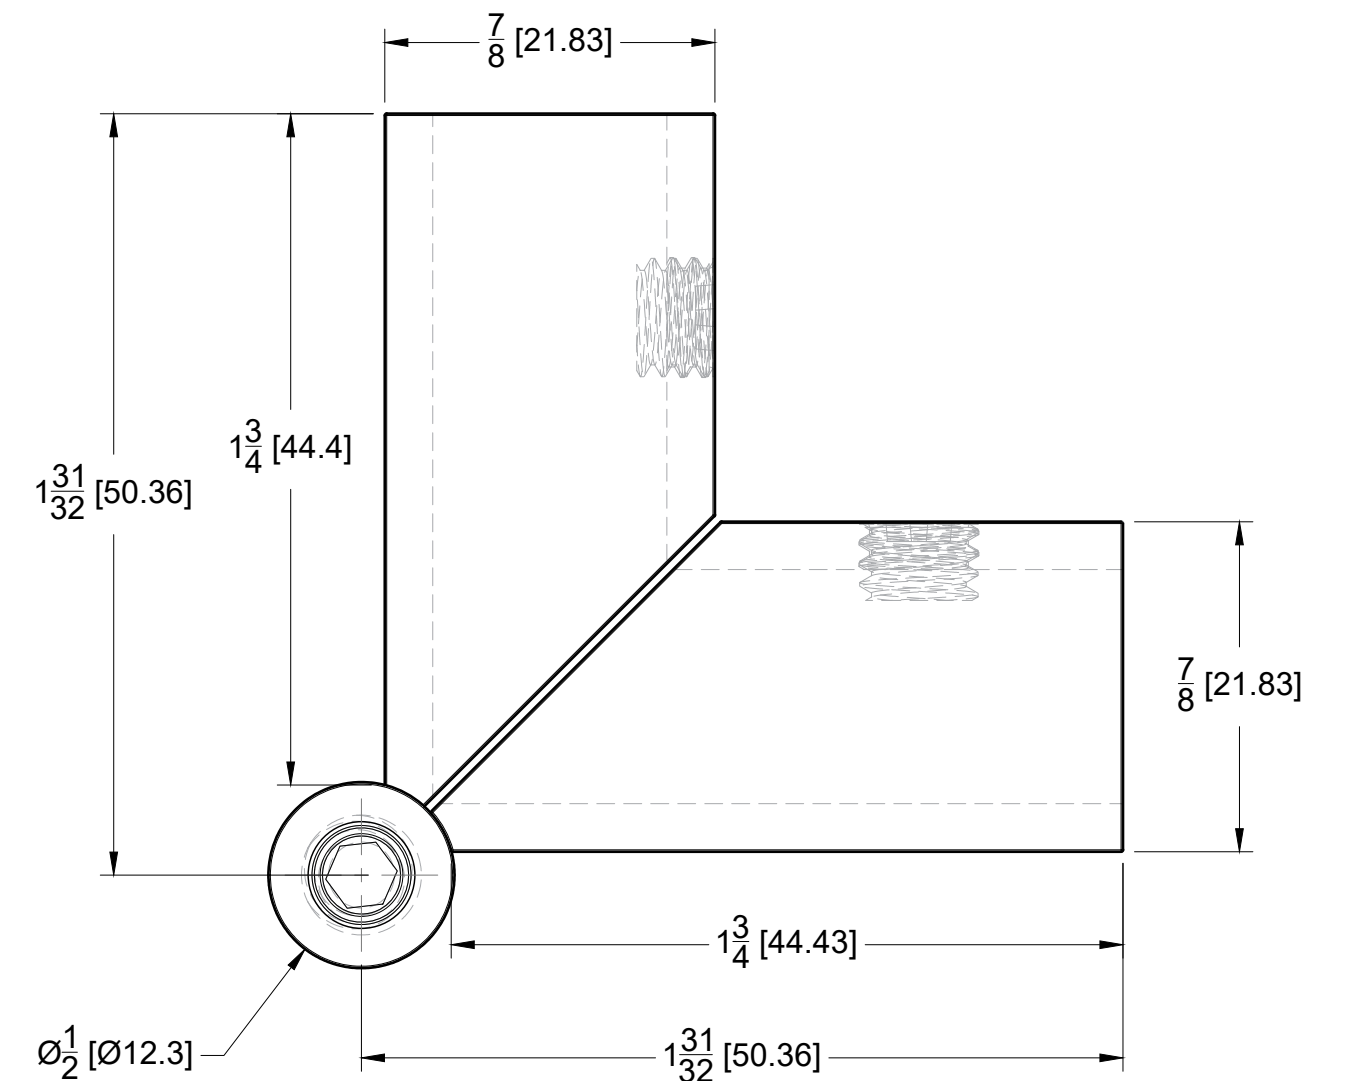

FRONT

BACK

TOP VIEW

SIDE VIEW

FRONT VIEW

10101 NW 79th Ave
Hialeah Gardens, FL 33016
Phone: (877) 658-9008
Fax: (888) 280-2285

Product: **Glass-to-Glass Adjustable Sleeve Over Clamp**
Code: CGCAD
Material: Solid Brass

Specifications:
Glass thickness: 3/8" (10 mm) to 1/2" (12 mm).
Cutout not required - Tempered glass only
Includes: Gaskets for installation

BEFORE PROCEEDING WITH FABRICATION, PLEASE ENSURE THAT YOU VERIFY ALL MEASUREMENTS. IT IS CRUCIAL TO DOUBLE-CHECK THE SPECIFICATIONS TO AVOID ANY DISCREPANCIES. FOR THE MOST UP-TO-DATE TECHNICAL SPECSHEETS AND CUTOUTS, KINDLY VISIT GLASSHARDWARE.COM.
Date: 12/02/24