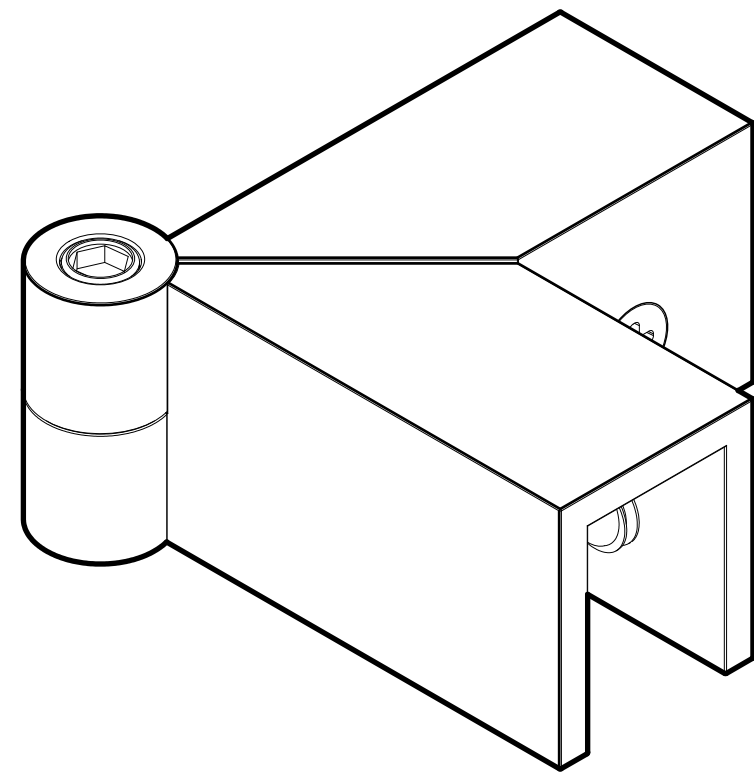

FRONT

BACK

TOP VIEW

SIDE VIEW

FRONT VIEW

10101 NW 79th Ave
Hialeah Gardens, FL 33016
Phone: (877) 658-9008
Fax: (888) 280-2285

Product: **Glass-to-Glass Adjustable Sleeve Over Clamp**
Code: CGCAD
Material: Solid Brass

Specifications:
Glass thickness: 3/8" (10 mm) to 1/2" (12 mm).
Cutout not required - Tempered glass only
Includes: Gaskets for installation

BEFORE PROCEEDING WITH FABRICATION, PLEASE ENSURE THAT YOU VERIFY ALL MEASUREMENTS. IT IS CRUCIAL TO DOUBLE-CHECK THE SPECIFICATIONS TO AVOID ANY DISCREPANCIES. FOR THE MOST UP-TO-DATE TECHNICAL SPECSHEETS AND CUTOUTS, KINDLY VISIT GLASSHARDWARE.COM.
Date: 12/02/24